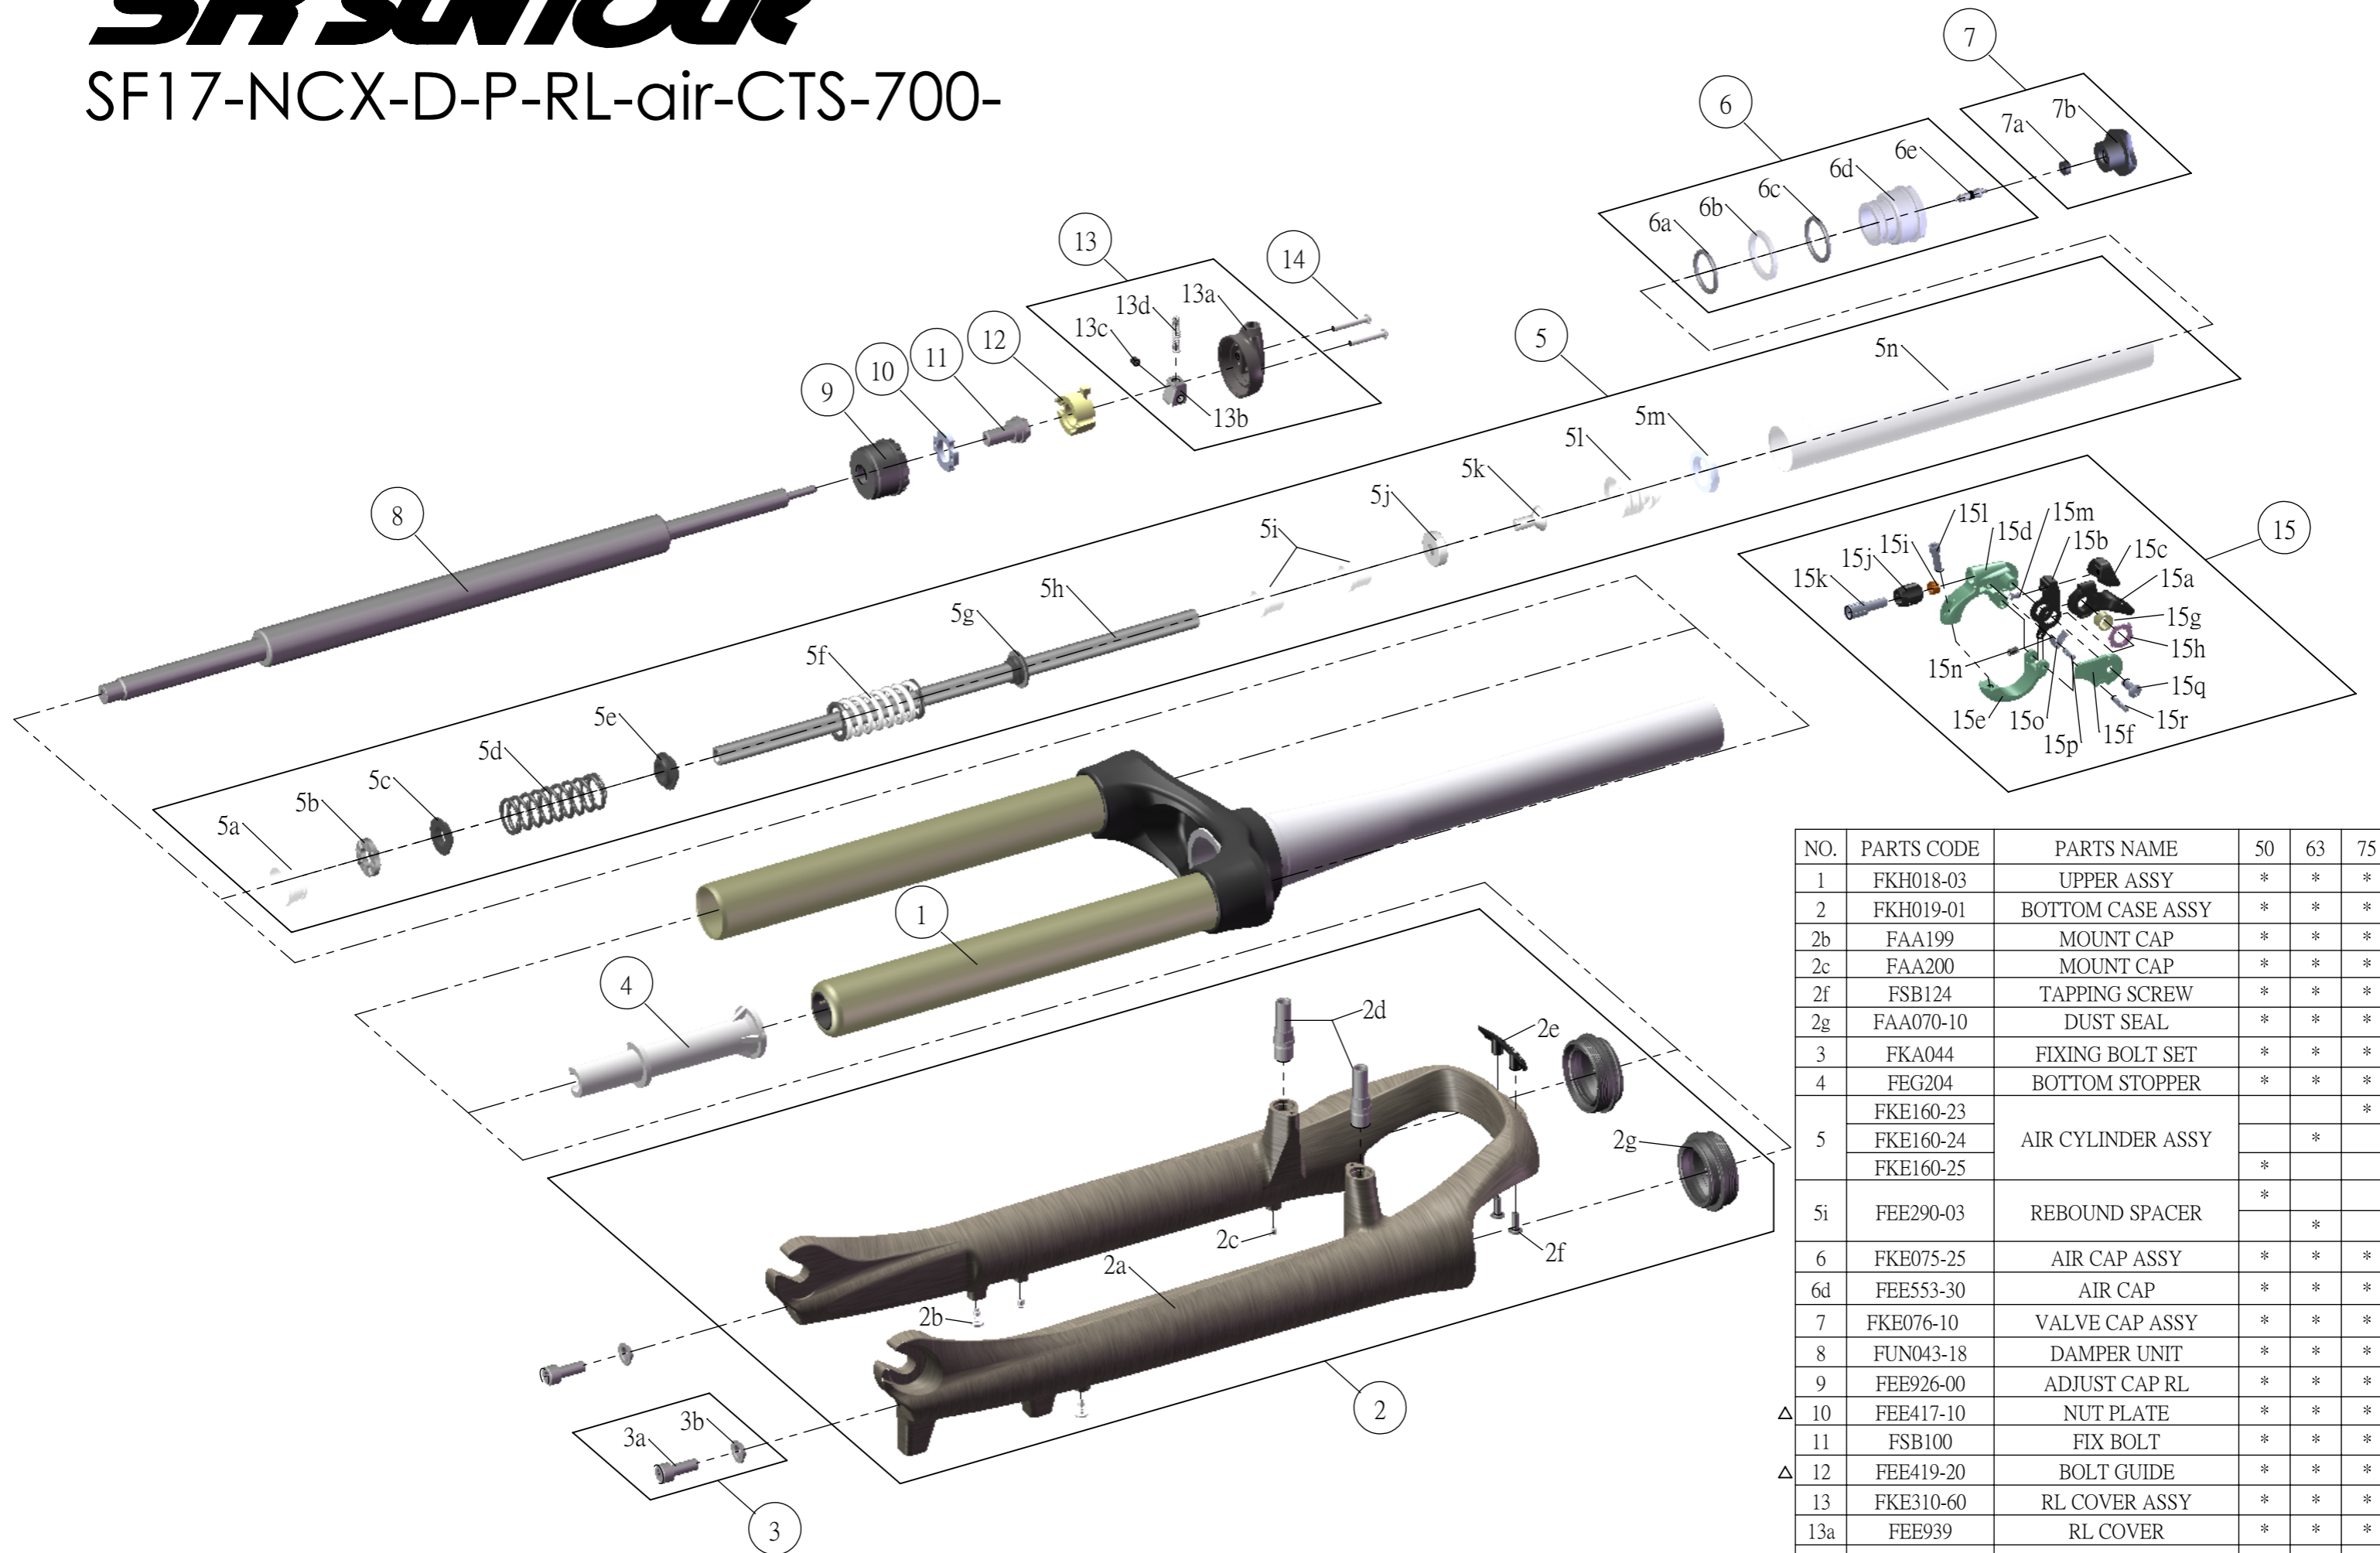

SF SUNTOUR

SF17-NCX-D-P-RL-air-CTS-700-

NO.	PARTS CODE	PARTS NAME	50	63	75	QT
1	FKH018-03	UPPER ASSY	*	*	*	1
2	FKH019-01	BOTTOM CASE ASSY	*	*	*	1
2b	FAA199	MOUNT CAP	*	*	*	2
2c	FAA200	MOUNT CAP	*	*	*	2
2f	FSB124	TAPPING SCREW	*	*	*	2
2g	FAA070-10	DUST SEAL	*	*	*	2
3	FKA044	FIXING BOLT SET	*	*	*	2
4	FEG204	BOTTOM STOPPER	*	*	*	1
5	FKE160-23	AIR CYLINDER ASSY			*	1
	FKE160-24		*		1	
	FKE160-25		*		1	
5i	FEE290-03	REBOUND SPACER	*			2
6	FKE075-25	AIR CAP ASSY	*	*	*	1
6d	FEE553-30	AIR CAP	*	*	*	1
7	FKE076-10	VALVE CAP ASSY	*	*	*	1
8	FUN043-18	DAMPER UNIT	*	*	*	1
9	FEE926-00	ADJUST CAP RL	*	*	*	1
Δ 10	FEE417-10	NUT PLATE	*	*	*	1
11	FSB100	FIX BOLT	*	*	*	1
Δ 12	FEE419-20	BOLT GUIDE	*	*	*	1
13	FKE310-60	RL COVER ASSY	*	*	*	1
13a	FEE939	RL COVER	*	*	*	1
14	FSB144	TA CAP BOLT	*	*	*	2
15	SL15SC-RLO	REMOTE LEVER ASSY	*	*	*	1