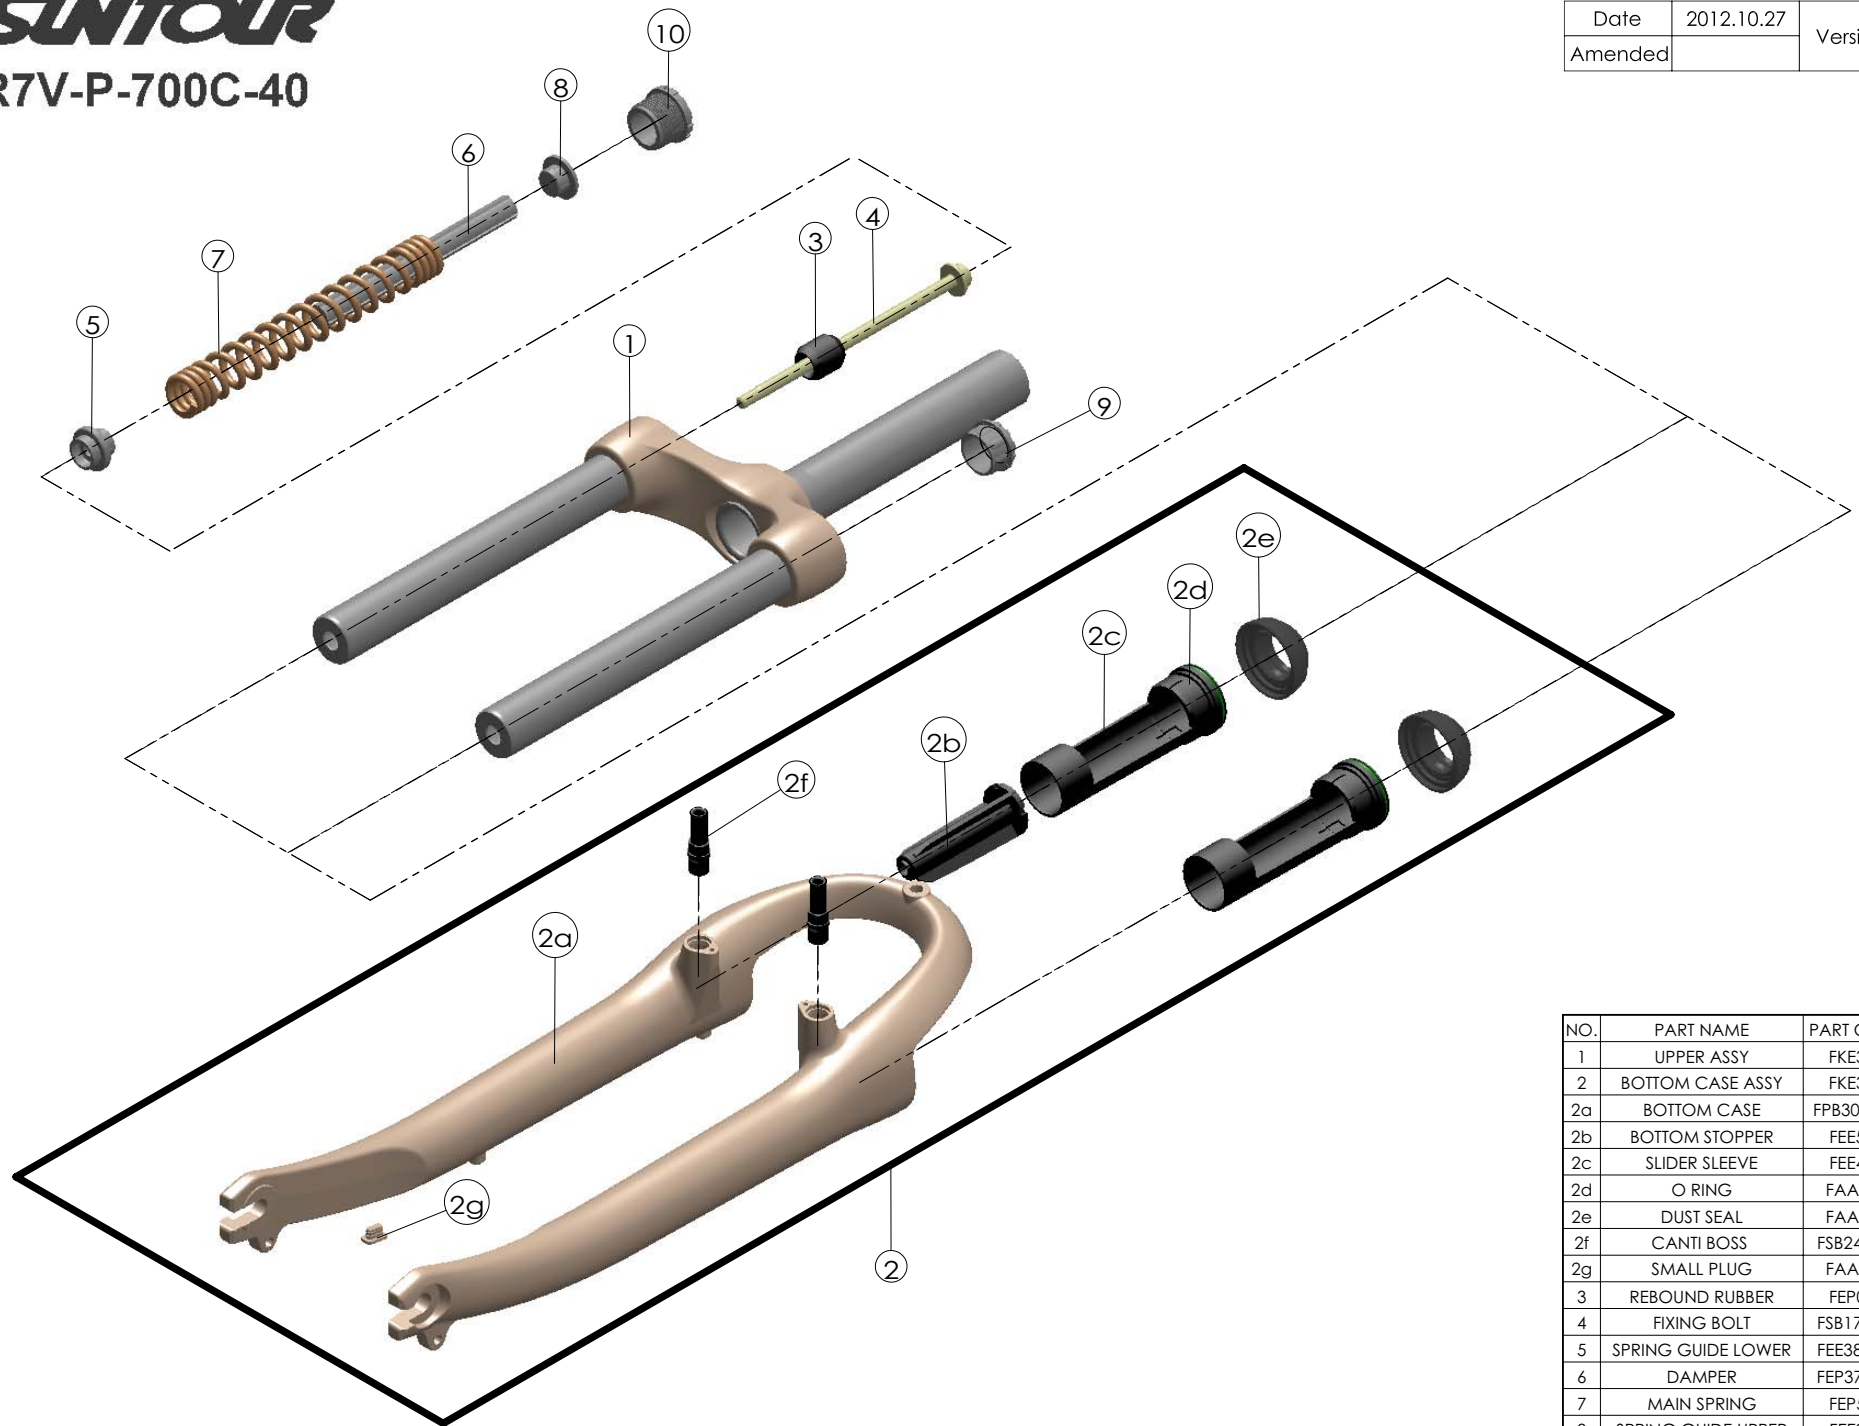

Date	2012.10.27	Version	1
Amended			

NO.	PART NAME	PART CODE	QTY.
1	UPPER ASSY	FKE392	1
2	BOTTOM CASE ASSY	FKE393	1
2a	BOTTOM CASE	FPB306-AA	1
2b	BOTTOM STOPPER	FEE505	1
2c	SLIDER SLEEVE	FEE475	2
2d	O RING	FAA188	2
2e	DUST SEAL	FAA123	2
2f	CANTI BOSS	FSB241-16	2
2g	SMALL PLUG	FAA353	1
3	REBOUND RUBBER	FEP086	1
4	FIXING BOLT	FSB171-00	1
5	SPRING GUIDE LOWER	FEE385-40	1
6	DAMPER	FEP376-10	1
7	MAIN SPRING	FEP558	1
8	SPRING GUIDE UPPER	FEE989	1
9	DUST SEAL	FEE514	1
10	FIXING CAP	FEE675	1