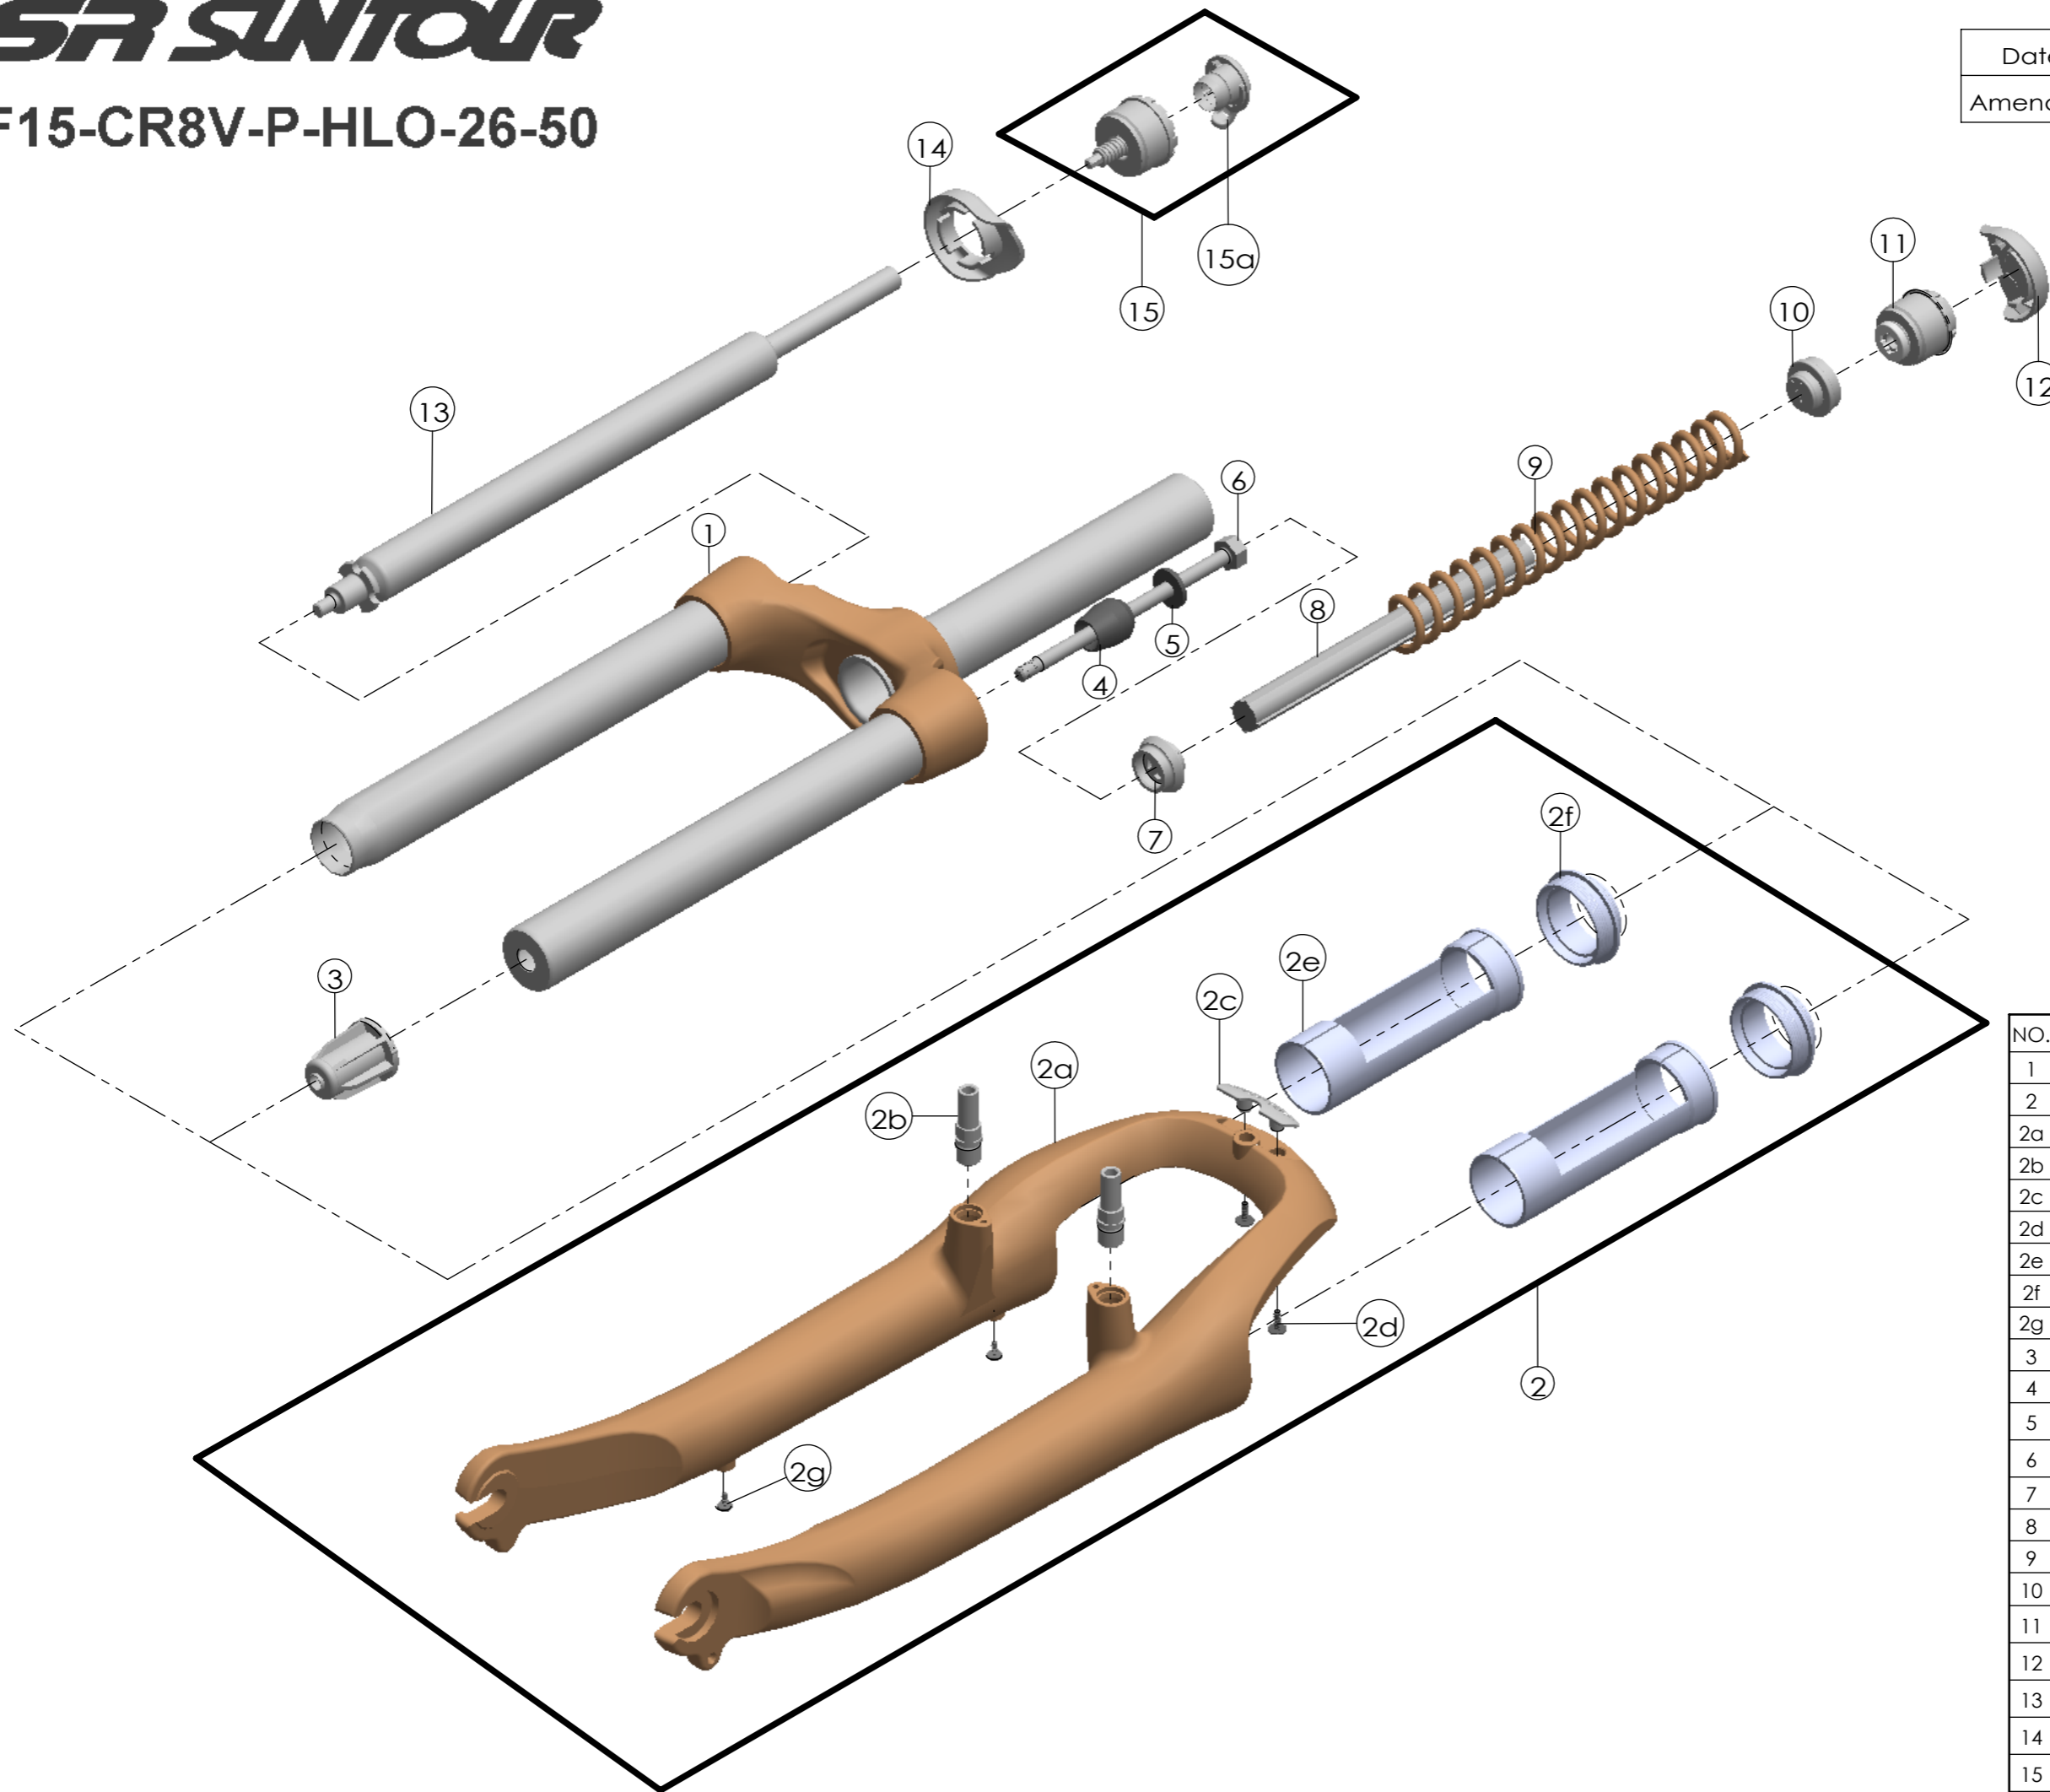

SUNTOUR

SF15-CR8V-P-HLO-26-50

Date	2014.3.13	Version	1
Amended			

NO.	PART NAME	PART CODE	QTY.
1	UPPER ASSY	FKZ067-01	1
2	BOTTOM CASE ASSY	FKZ068-10	1
2a	BOTTOM CASE	FPB398	1
2b	CANTI BOSS	FSB241-16	2
2c	BRACE COVER	FEG263	1
2d	TAPPING SCREW	FSB114-10	2
2e	SLIDER SLEEVE	FEE942	2
2f	DUST SEAL	FAA125-40	2
2g	MOUNT CAP	FAA199-10	2
3	BOTTOM STOPPER	FEE503	1
4	REBOUND RUBBER	FEP086-10	1
5	WASHER	FSW003	1
6	FIXING BOLT	FSB109-10	1
7	SPRING GUIDE LOWER	FEE468-10	1
8	DAMPER	FEP262-30	1
9	MAIN SPRING	FEP709	1
10	SPRING GUIDE UPPER	FEE467-10	1
11	ADJUST CAP	FKE213-03	1
12	PRELOAD COVER	FEG139	1
13	DAMPER UNIT	FUN050-21	1
14	LO KNOB COVER	FEG140	1
15	LO TOP CAP	FKE028-46	1
15a	LO KNOB	FEG145	1