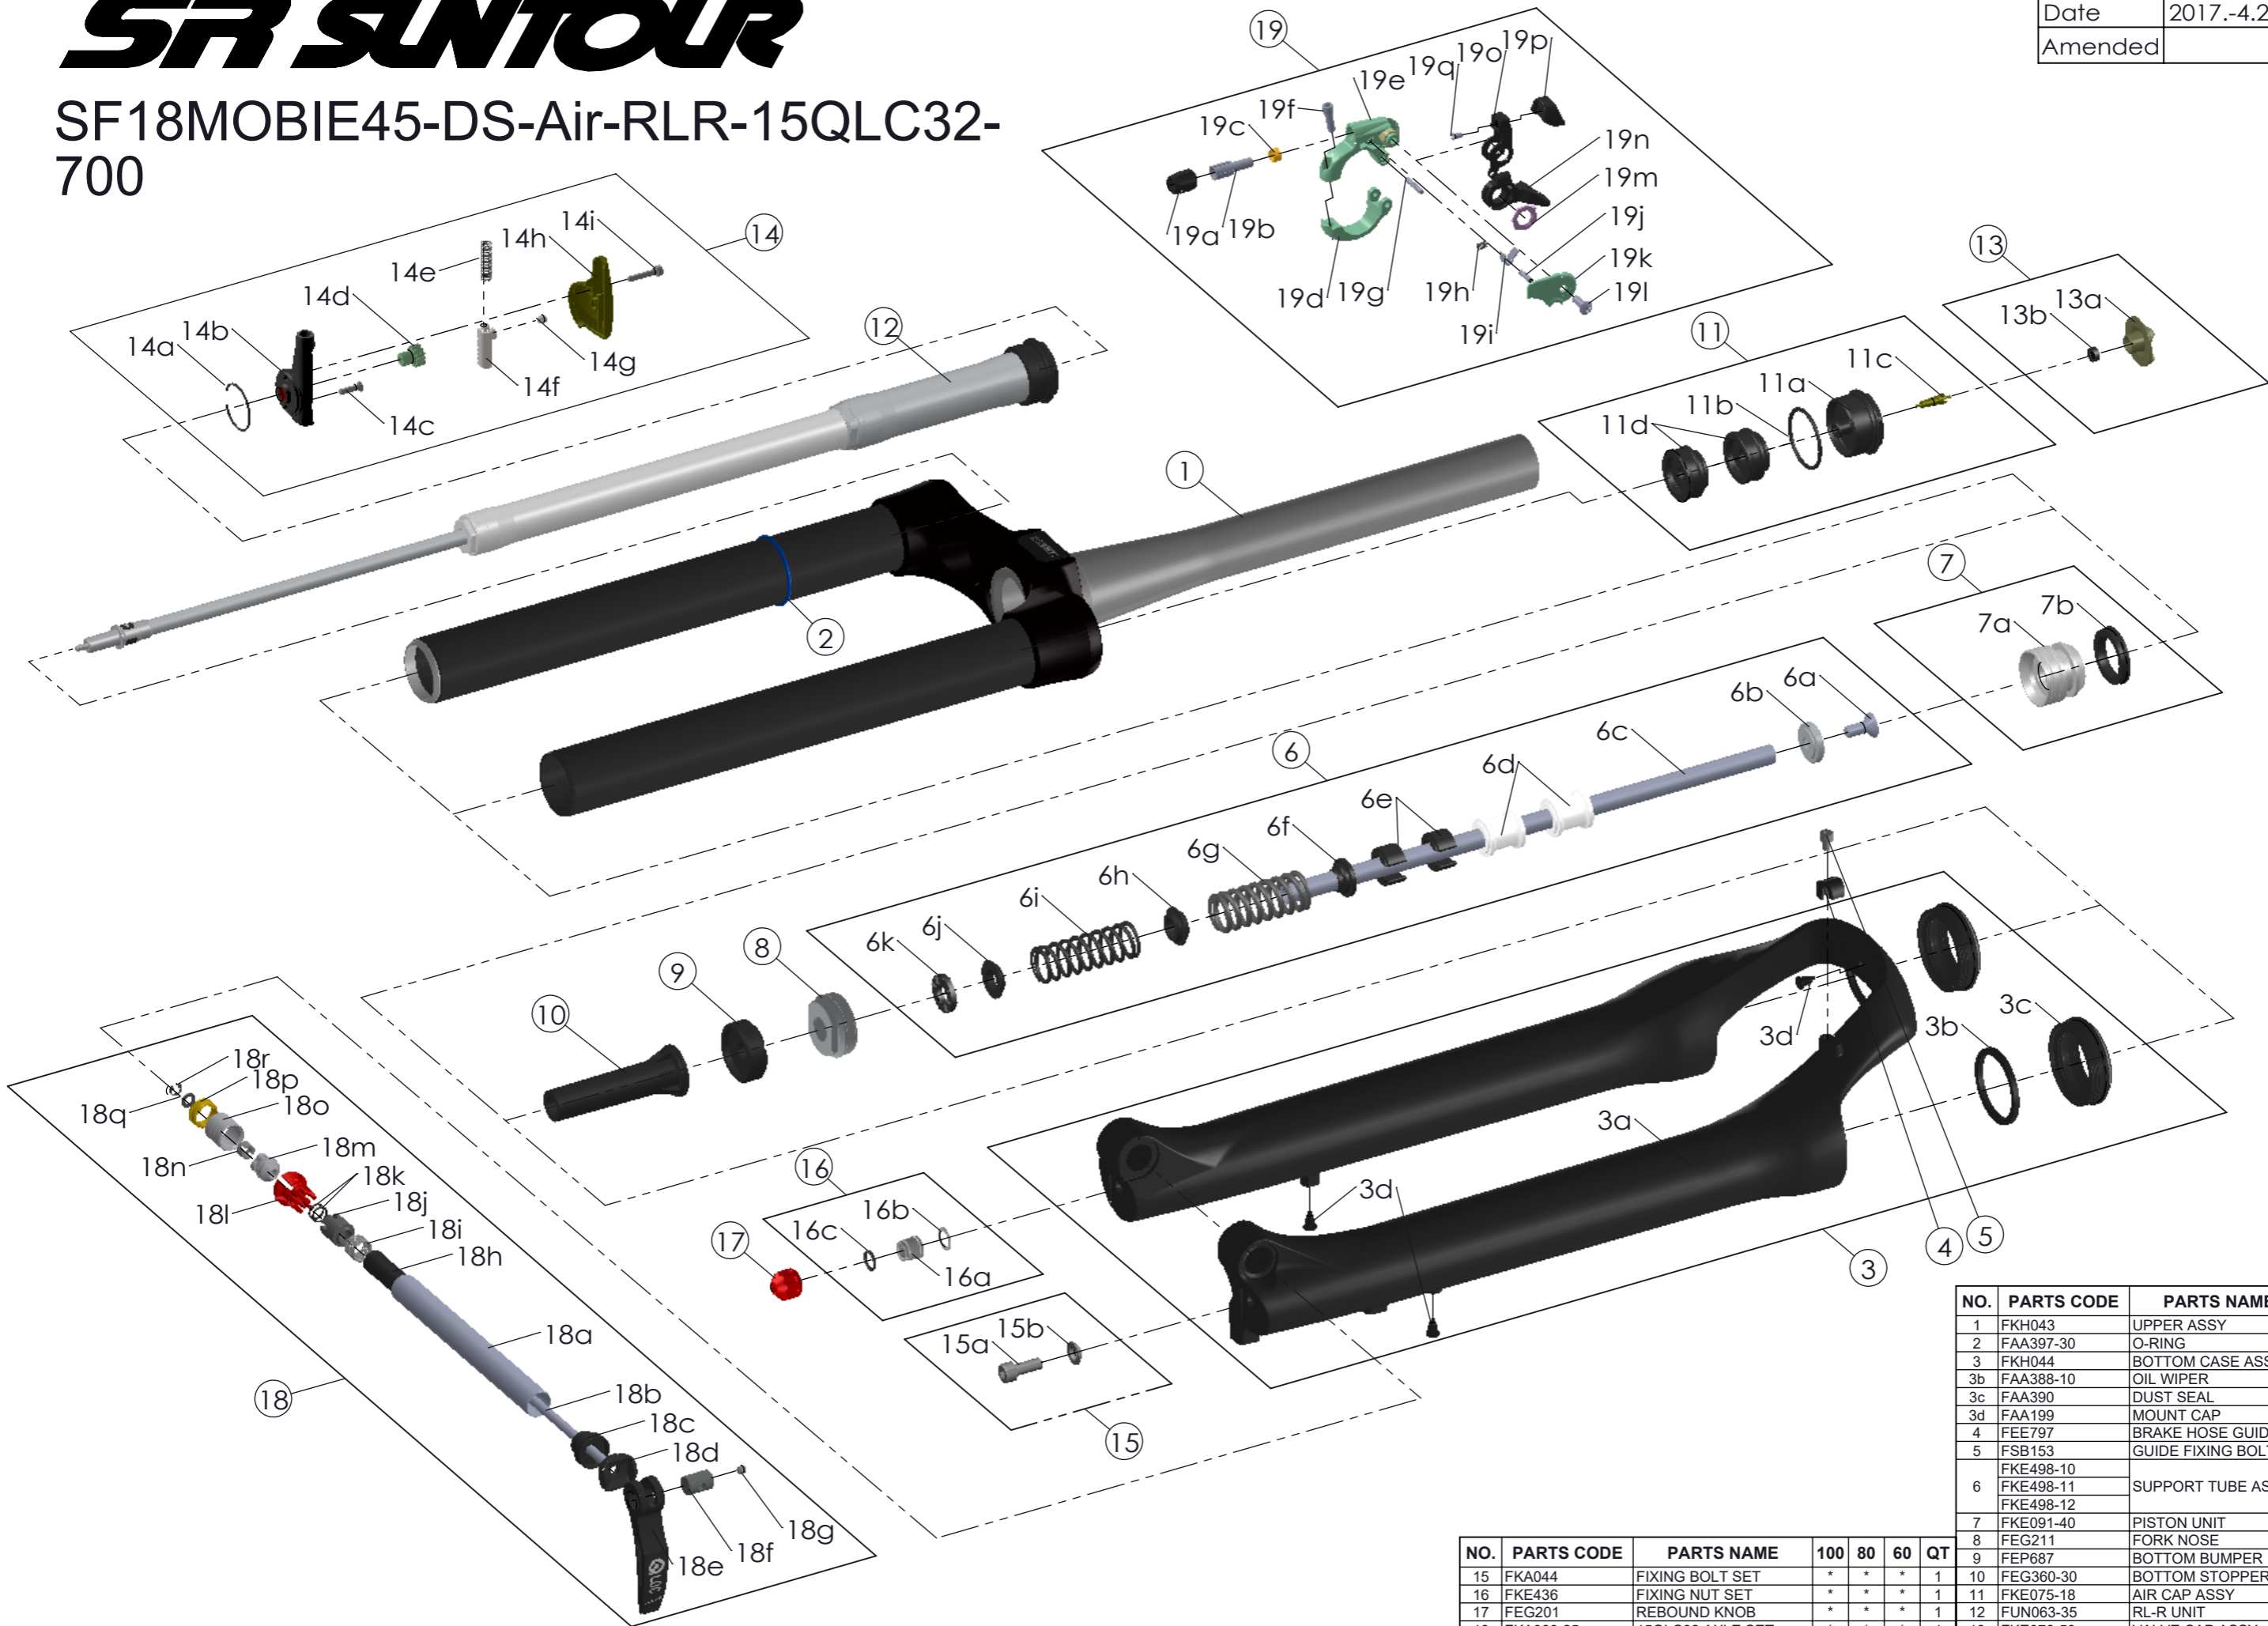

SUNTOUR

SF18MOBIE45-DS-Air-RLR-15QLC32-700

| | | | |
|---------|------------|---------|---|
| Date | 2017.-4.21 | Version | 0 |
| Amended | | | |

| NO. | PARTS CODE | PARTS NAME | 100 | 80 | 60 | QT |
|-----|------------|-------------------|-----|----|----|----|
| 1 | FKH043 | UPPER ASSY | * | * | * | 1 |
| 2 | FAA397-30 | O-RING | * | * | * | 1 |
| 3 | FKH044 | BOTTOM CASE ASSY | * | * | * | 1 |
| 3b | FAA388-10 | OIL WIPER | * | * | * | 1 |
| 3c | FAA390 | DUST SEAL | * | * | * | 2 |
| 3d | FAA199 | MOUNT CAP | * | * | * | 3 |
| 4 | FEE797 | BRAKE HOSE GUIDE | * | * | * | 1 |
| 5 | FSB153 | GUIDE FIXING BOLT | * | * | * | 1 |
| | FKE498-10 | | * | * | * | 1 |
| 6 | FKE498-11 | SUPPORT TUBE ASSY | * | * | * | 1 |
| | FKE498-12 | | * | * | * | 1 |
| 7 | FKE091-40 | PISTON UNIT | * | * | * | 1 |
| 8 | FEG211 | FORK NOSE | * | * | * | 1 |
| 9 | FEP687 | BOTTOM BUMPER | * | * | * | 1 |
| 15 | FKA044 | FIXING BOLT SET | * | * | * | 1 |
| 16 | FKE436 | FIXING NUT SET | * | * | * | 1 |
| 17 | FEG201 | REBOUND KNOB | * | * | * | 1 |
| 18 | FKA069-25 | 15QLC32 AXLE SET | * | * | * | 1 |
| 17 | SL15SC-RLO | REMOTE LEVER ASSY | * | * | * | 1 |
| 10 | FEG360-30 | BOTTOM STOPPER | * | * | * | 1 |
| 11 | FKE075-18 | AIR CAP ASSY | * | * | * | 1 |
| 12 | FUN063-35 | RL-R UNIT | * | * | * | 1 |
| 13 | FKE076-50 | VALVE CAP ASSY | * | * | * | 1 |
| 14 | FKE112-01 | RL REMOTE ASSY | * | * | * | 1 |