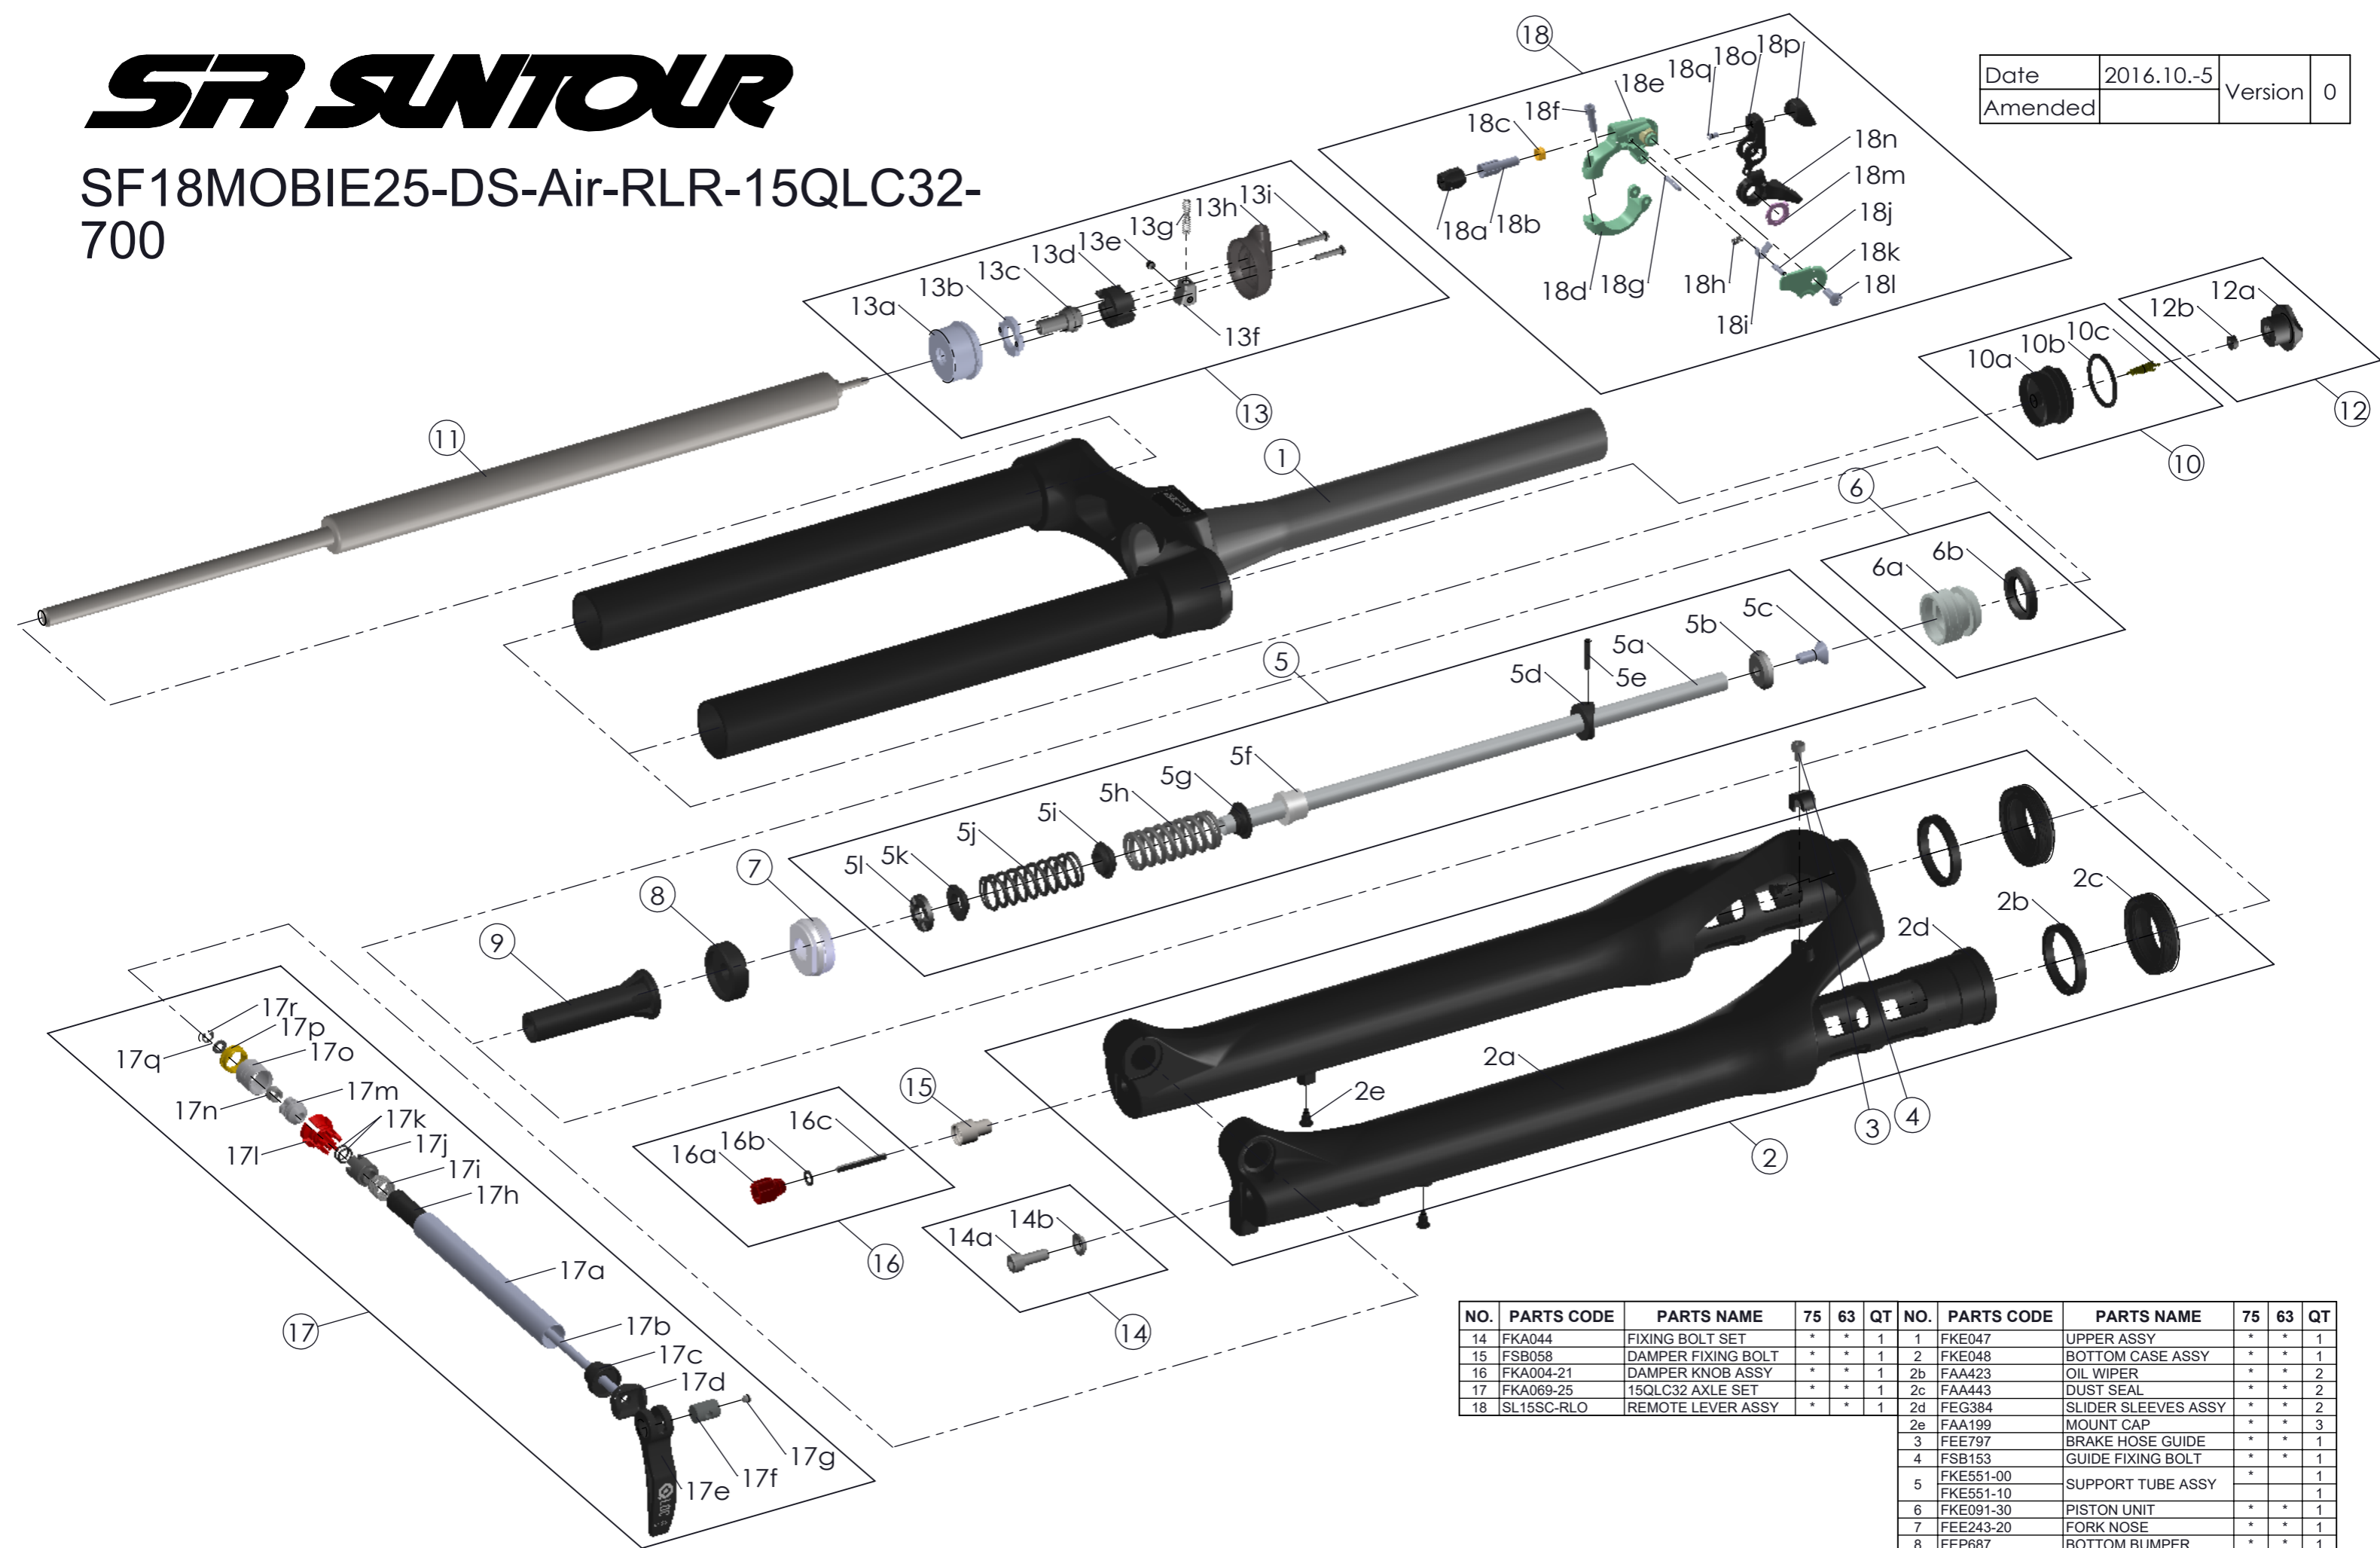

SUNTOUR

SF18MOBIE25-DS-Air-RLR-15QLC32-700

Date	2016.10.-5	Version	0
Amended			

NO.	PARTS CODE	PARTS NAME	75	63	QT	NO.	PARTS CODE	PARTS NAME	75	63	QT
14	FKA044	FIXING BOLT SET	*	*	1	1	FKE047	UPPER ASSY	*	*	1
15	FSB058	DAMPER FIXING BOLT	*	*	1	2	FKE048	BOTTOM CASE ASSY	*	*	1
16	FKA004-21	DAMPER KNOB ASSY	*	*	1	2b	FAA423	OIL WIPER	*	*	2
17	FKA069-25	15QLC32 AXLE SET	*	*	1	2c	FAA443	DUST SEAL	*	*	2
18	SL15SC-RLO	REMOTE LEVER ASSY	*	*	1	2d	FEG384	SLIDER SLEEVES ASSY	*	*	2
						2e	FAA199	MOUNT CAP	*	*	3
						3	FEE797	BRAKE HOSE GUIDE	*	*	1
						4	FSB153	GUIDE FIXING BOLT	*	*	1
						5	FKE551-00	SUPPORT TUBE ASSY	*		1
							FKE551-10				1
						6	FKE091-30	PISTON UNIT	*	*	1
						7	FEE243-20	FORK NOSE	*	*	1
						8	FEP687	BOTTOM BUMPER	*	*	1
						9	FEG360-30	BOTTOM STOPPER	*	*	1
						10	FKE075-04	AIR CAP ASSY	*	*	1
						11	FUN071-00	RL-R UNIT	*	*	1
						12	FKE076-10	VALVE CAP ASSY	*	*	1
						13	FKE310-30	RL COVER ASSY	*	*	1