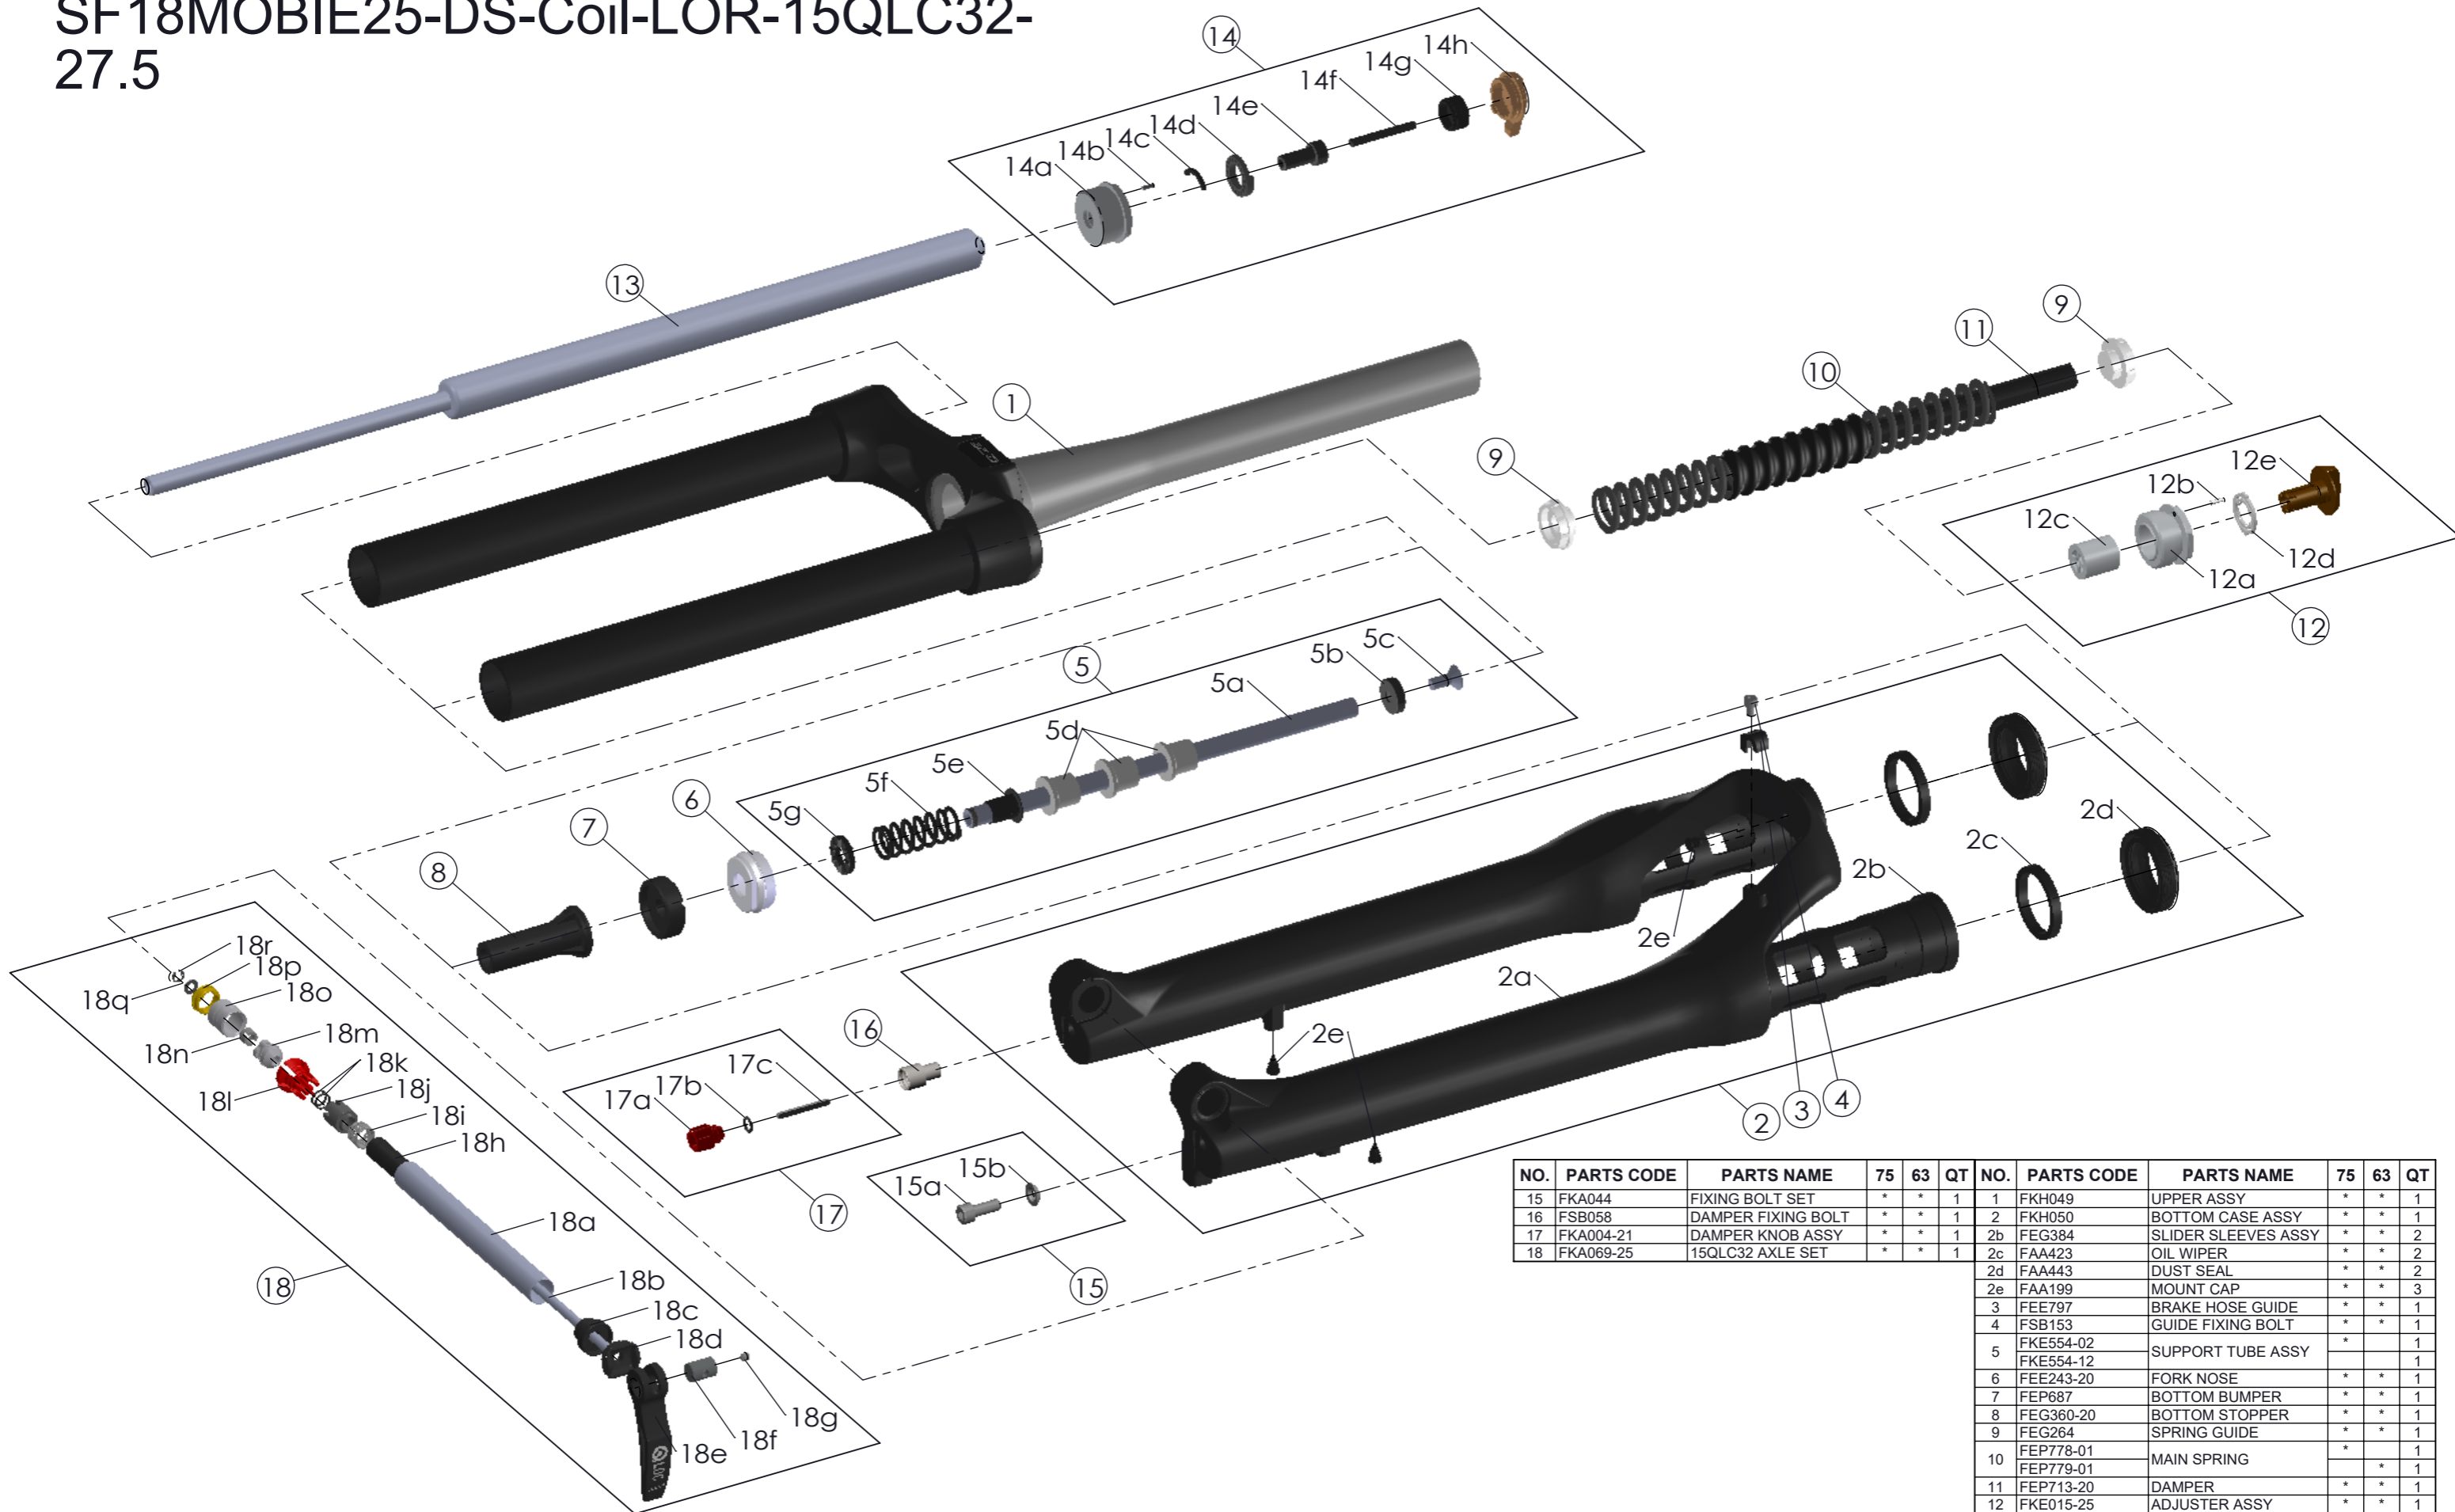

SUNTOUR

SF18MOBIE25-DS-Coil-LOR-15QLC32-27.5

Date	2017.-2.18	Version	1
Amended	2018.-5.-2		

NO.	PARTS CODE	PARTS NAME	75	63	QT	NO.	PARTS CODE	PARTS NAME	75	63	QT
15	FKA044	FIXING BOLT SET	*	*	1	1	FKH049	UPPER ASSY	*	*	1
16	FSB058	DAMPER FIXING BOLT	*	*	1	2	FKH050	BOTTOM CASE ASSY	*	*	1
17	FKA004-21	DAMPER KNOB ASSY	*	*	1	2b	FEG384	SLIDER SLEEVES ASSY	*	*	2
18	FKA069-25	15QLC32 AXLE SET	*	*	1	2c	FAA423	OIL WIPER	*	*	2
						2d	FAA443	DUST SEAL	*	*	2
						2e	FAA199	MOUNT CAP	*	*	3
						3	FEE797	BRAKE HOSE GUIDE	*	*	1
						4	FSB153	GUIDE FIXING BOLT	*	*	1
						5	FKE554-02	SUPPORT TUBE ASSY	*		1
							FKE554-12				1
						6	FEE243-20	FORK NOSE	*	*	1
						7	FEP687	BOTTOM BUMPER	*	*	1
						8	FEG360-20	BOTTOM STOPPER	*	*	1
						9	FEG264	SPRING GUIDE	*	*	1
						10	FEP778-01	MAIN SPRING	*		1
							FEP779-01		*	*	1
						11	FEP713-20	DAMPER	*	*	1
						12	FKE015-25	ADJUSTER ASSY	*	*	1
						13	FUN070-00	LO-R UNIT	*	*	1
						14	FKE526-12	LO TOP CAP ASSY	*	*	1