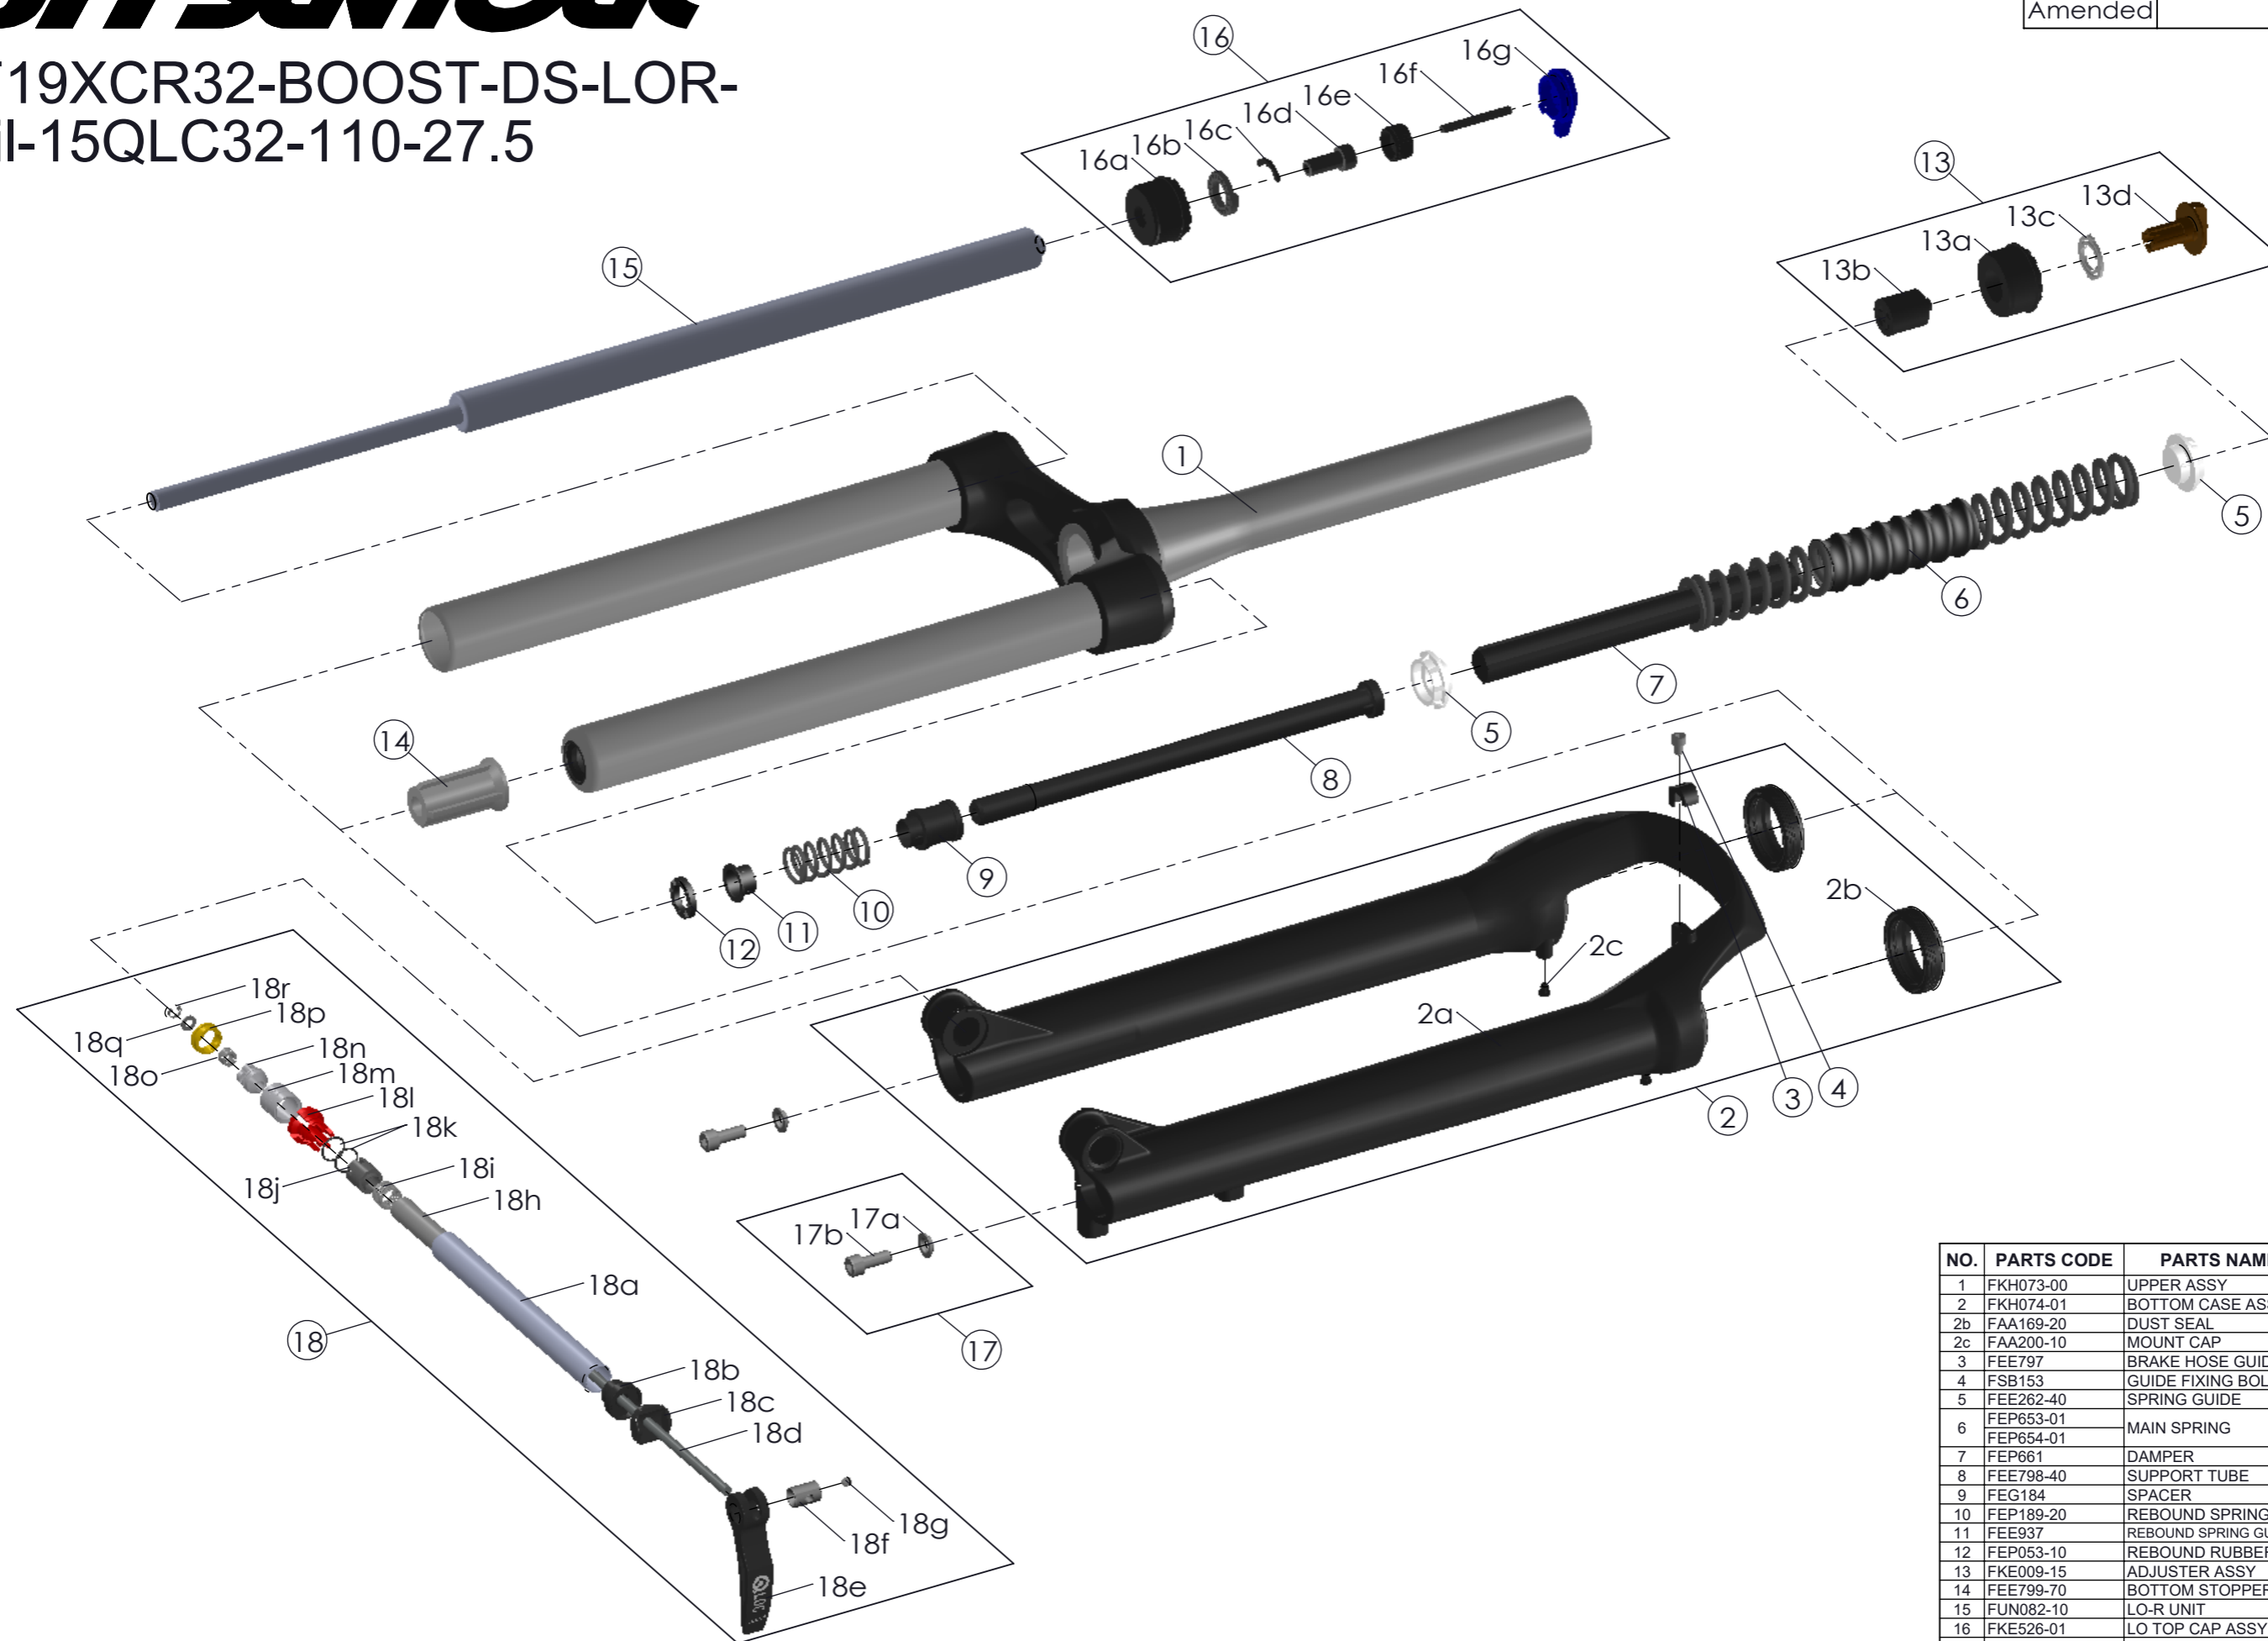

SUNTOUR

SF19XCR32-BOOST-DS-LOR-
coil-15QLC32-110-27.5

Date	2018.-8.-9	Version	0
Amended			

NO.	PARTS CODE	PARTS NAME	120	100	QT
1	FKH073-00	UPPER ASSY	*	*	1
2	FKH074-01	BOTTOM CASE ASSY	*	*	1
2b	FAA169-20	DUST SEAL	*	*	2
2c	FAA200-10	MOUNT CAP	*	*	4
3	FEE797	BRAKE HOSE GUIDE	*	*	1
4	FSB153	GUIDE FIXING BOLT	*	*	1
5	FEE262-40	SPRING GUIDE	*	*	2
6	FEP653-01	MAIN SPRING	*	*	1
	FEP654-01		*	*	1
7	FEP661	DAMPER	*	*	1
8	FEE798-40	SUPPORT TUBE	*	*	1
9	FEG184	SPACER	*	*	1
10	FEP189-20	REBOUND SPRING	*	*	1
11	FEE937	REBOUND SPRING GUIDE	*	*	1
12	FEP053-10	REBOUND RUBBER	*	*	1
13	FKE009-15	ADJUSTER ASSY	*	*	1
14	FEE799-70	BOTTOM STOPPER	*	*	1
15	FUN082-10	LO-R UNIT	*	*	1
16	FKE526-01	LO TOP CAP ASSY	*	*	1
17	FKA044	FIXING BOLT SET	*	*	2
18	FKA100-25	15QLC32-110 AXLE SET	*	*	1