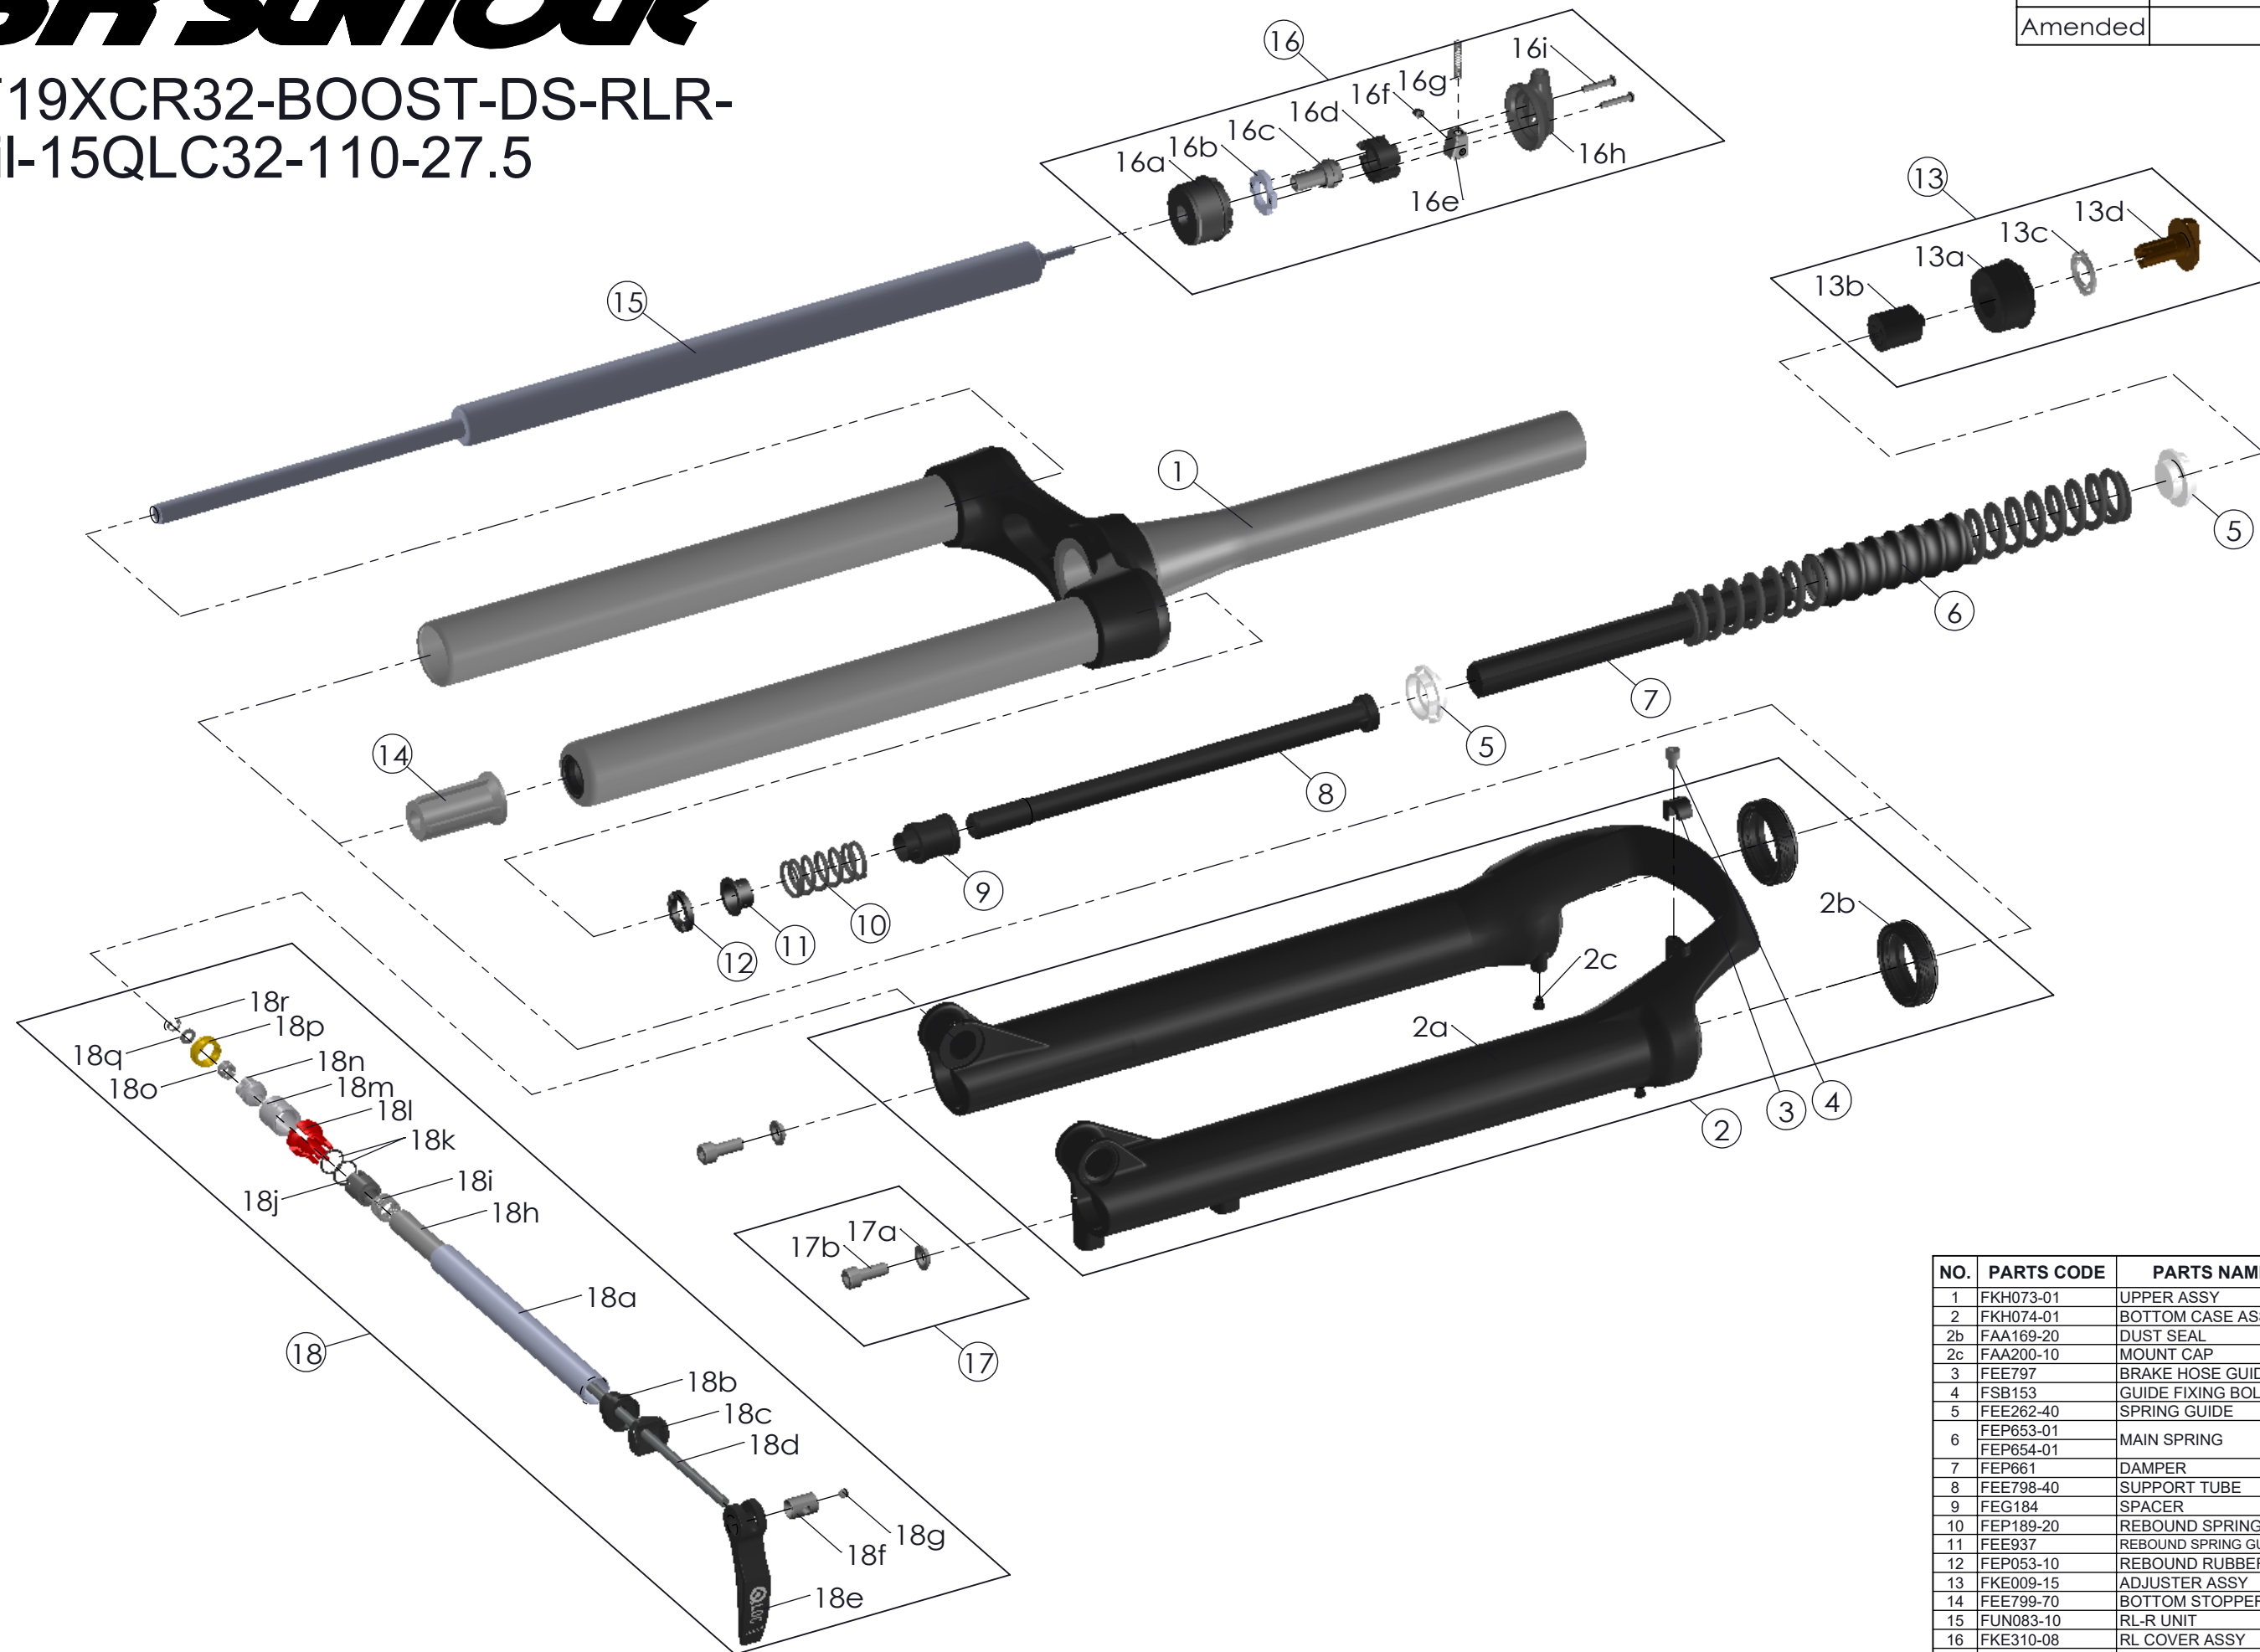

# SR SUNTOUR

SF19XCR32-BOOST-DS-RLR-  
coil-15QLC32-110-27.5

|         |            |         |   |
|---------|------------|---------|---|
| Date    | 2018.-8.-9 | Version | 0 |
| Amended |            |         |   |

| NO. | PARTS CODE | PARTS NAME           | 120 | 100 | QT |
|-----|------------|----------------------|-----|-----|----|
| 1   | FKH073-01  | UPPER ASSY           | *   | *   | 1  |
| 2   | FKH074-01  | BOTTOM CASE ASSY     | *   | *   | 1  |
| 2b  | FAA169-20  | DUST SEAL            | *   | *   | 2  |
| 2c  | FAA200-10  | MOUNT CAP            | *   | *   | 4  |
| 3   | FEE797     | BRAKE HOSE GUIDE     | *   | *   | 1  |
| 4   | FSB153     | GUIDE FIXING BOLT    | *   | *   | 1  |
| 5   | FEE262-40  | SPRING GUIDE         | *   | *   | 2  |
| 6   | FEP653-01  | MAIN SPRING          | *   | *   | 1  |
|     | FEP654-01  |                      | *   | *   | 1  |
| 7   | FEP661     | DAMPER               | *   | *   | 1  |
| 8   | FEE798-40  | SUPPORT TUBE         | *   | *   | 1  |
| 9   | FEG184     | SPACER               | *   | *   | 1  |
| 10  | FEP189-20  | REBOUND SPRING       | *   | *   | 1  |
| 11  | FEE937     | REBOUND SPRING GUIDE | *   | *   | 1  |
| 12  | FEP053-10  | REBOUND RUBBER       | *   | *   | 1  |
| 13  | FKE009-15  | ADJUSTER ASSY        | *   | *   | 1  |
| 14  | FEE799-70  | BOTTOM STOPPER       | *   | *   | 1  |
| 15  | FUN083-10  | RL-R UNIT            | *   | *   | 1  |
| 16  | FKE310-08  | RL COVER ASSY        | *   | *   | 1  |
| 17  | FKA044     | FIXING BOLT SET      | *   | *   | 2  |
| 18  | FKA100-25  | 15QLC32-110 AXLE SET | *   | *   | 1  |