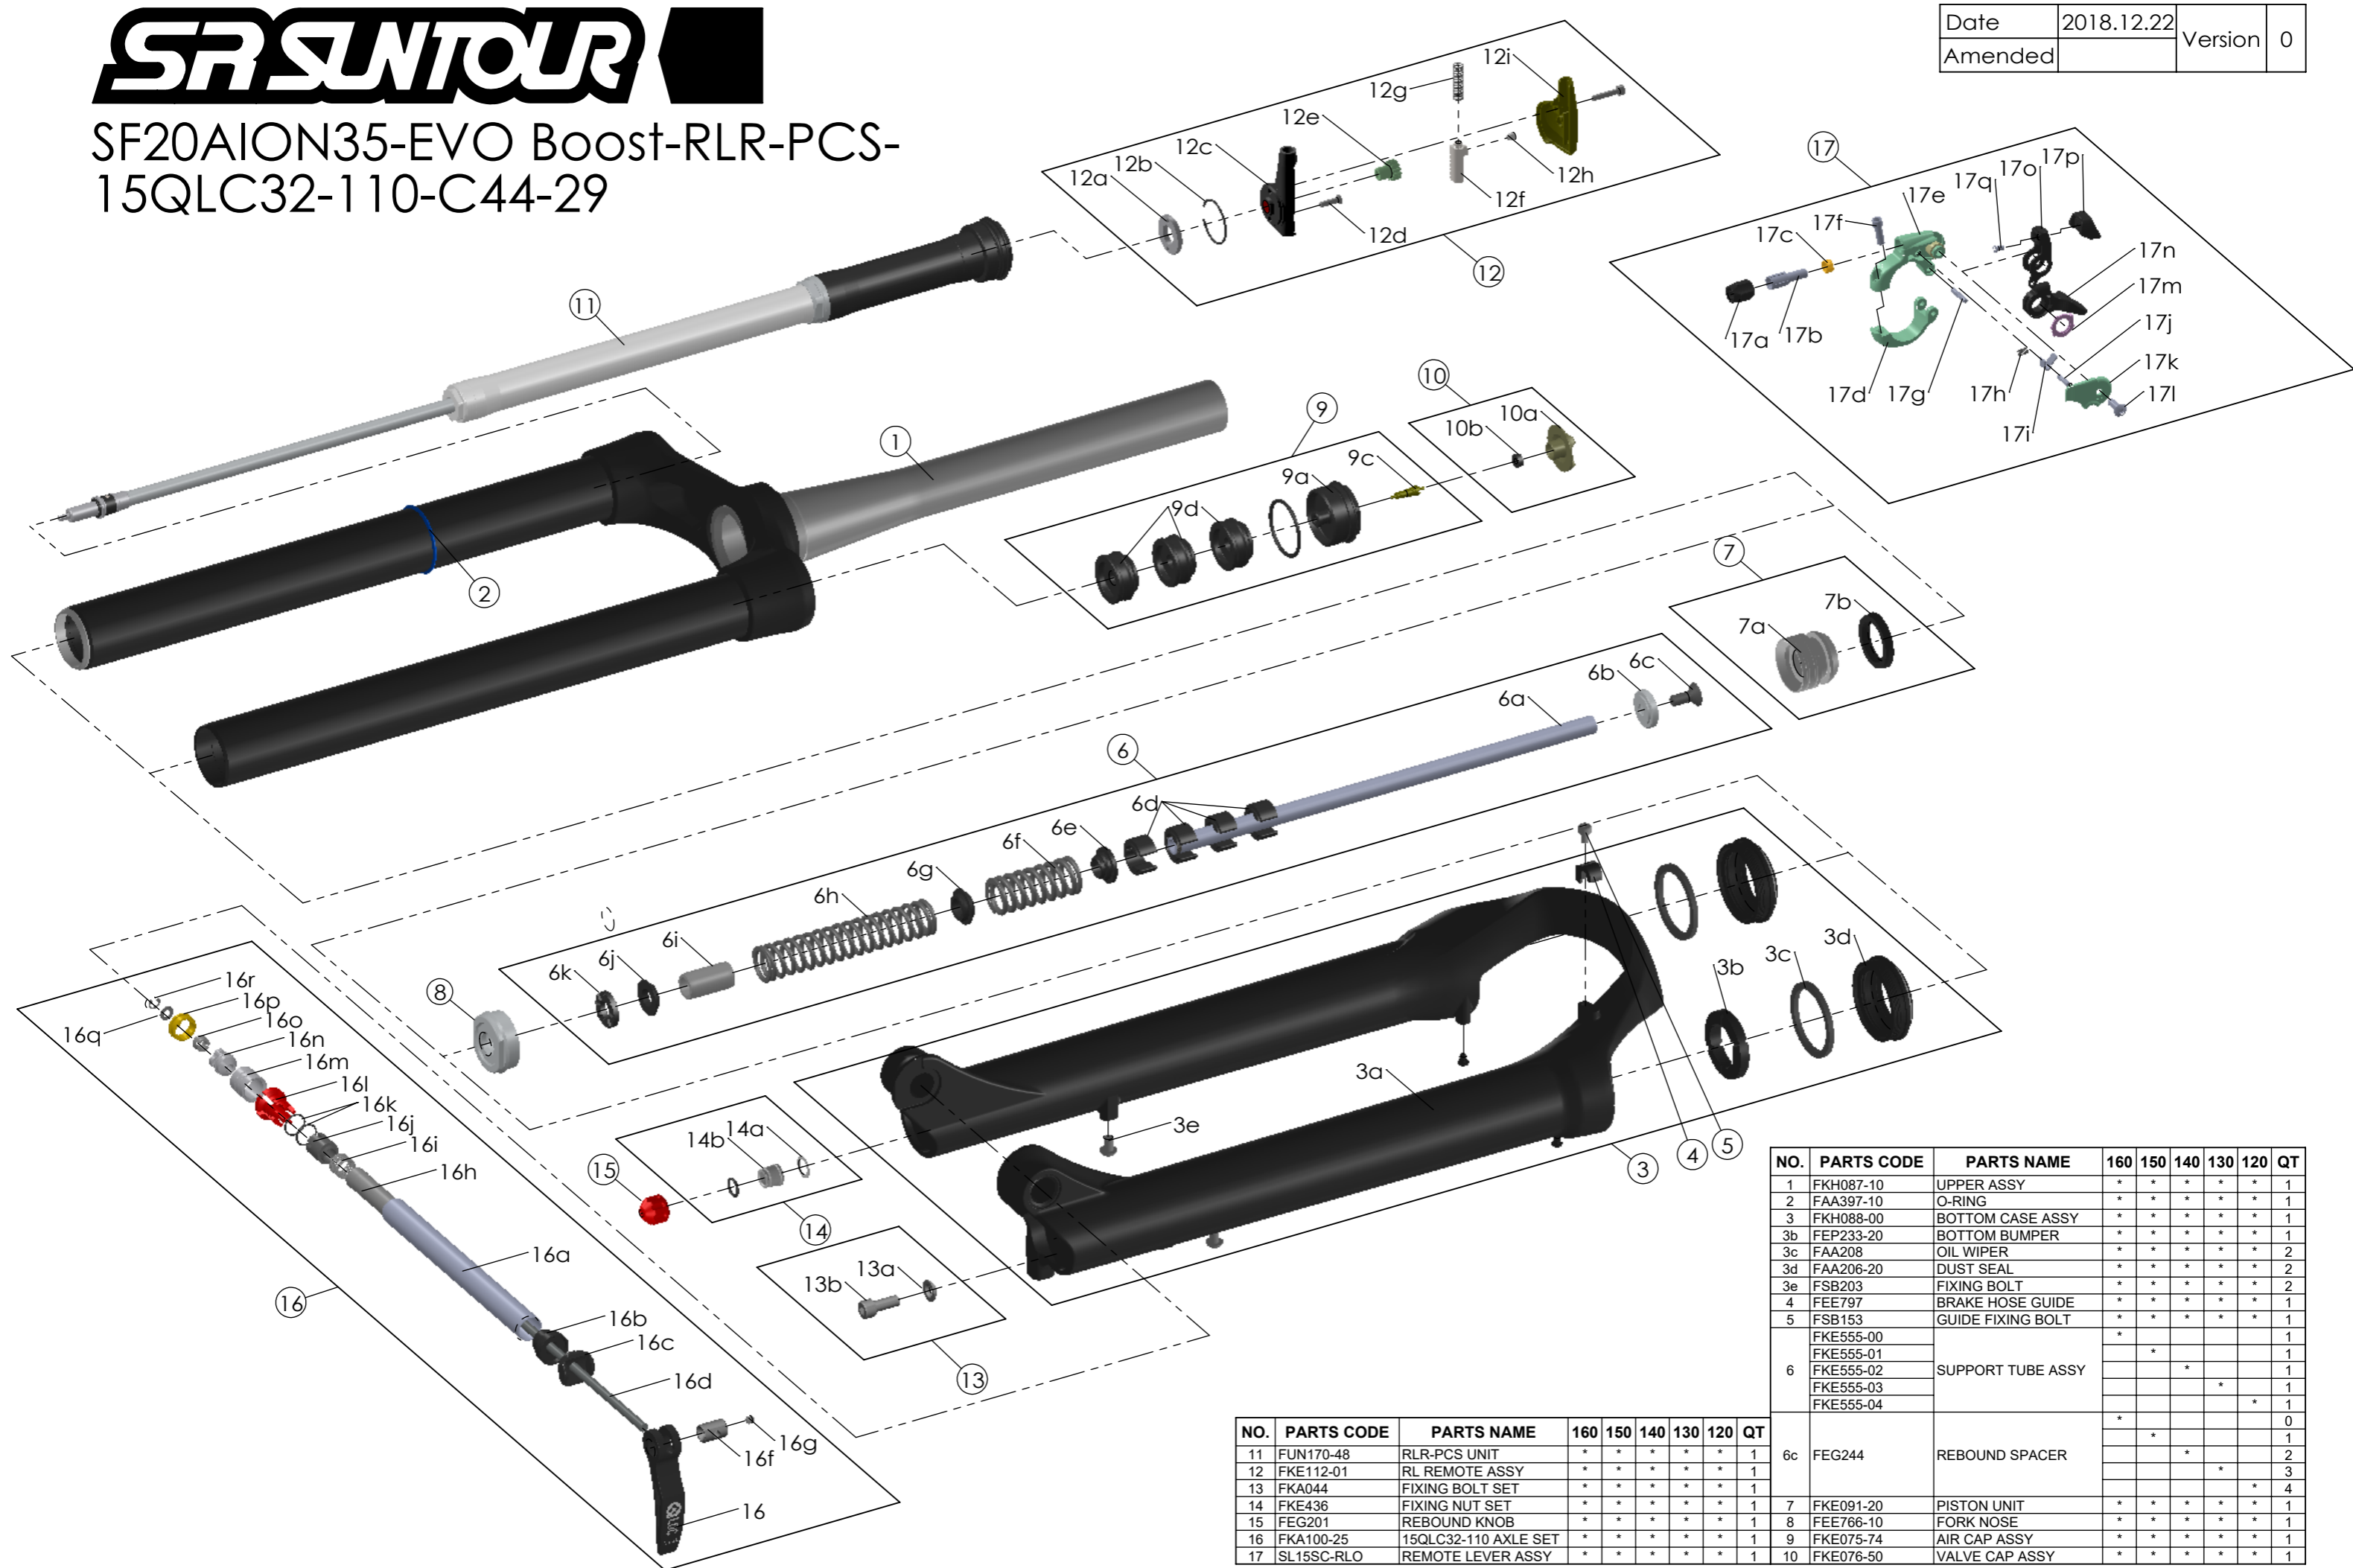

# SF20AION35-EVO Boost-RLR-PCS-15QLC32-110-C44-29

Date	2018.12.22	Version	0
Amended			

NO.	PARTS CODE	PARTS NAME	160	150	140	130	120	QT		
1	FKH087-10	UPPER ASSY	*	*	*	*	*	1		
2	FAA397-10	O-RING	*	*	*	*	*	1		
3	FKH088-00	BOTTOM CASE ASSY	*	*	*	*	*	1		
3b	FEP233-20	BOTTOM BUMPER	*	*	*	*	*	1		
3c	FAA208	OIL WIPER	*	*	*	*	*	2		
3d	FAA206-20	DUST SEAL	*	*	*	*	*	2		
3e	FSB203	FIXING BOLT	*	*	*	*	*	2		
4	FEE797	BRAKE HOSE GUIDE	*	*	*	*	*	1		
5	FSB153	GUIDE FIXING BOLT	*	*	*	*	*	1		
6	FKE555-00	SUPPORT TUBE ASSY	*					1		
	FKE555-01			*				1		
	FKE555-02				*			1		
	FKE555-03					*		1		
	FKE555-04						*	1		
6c	FEG244	REBOUND SPACER					*	0		
					*			1		
					*			2		
7	FKE091-20	PISTON UNIT	*	*	*	*	*	1		
			8	FEE766-10	FORK NOSE	*	*	*	*	1
			9	FKE075-74	AIR CAP ASSY	*	*	*	*	1
			10	FKE076-50	VALVE CAP ASSY	*	*	*	*	1

NO.	PARTS CODE	PARTS NAME	160	150	140	130	120	QT
11	FUN170-48	RLR-PCS UNIT	*	*	*	*	*	1
12	FKE112-01	RL REMOTE ASSY	*	*	*	*	*	1
13	FKA044	FIXING BOLT SET	*	*	*	*	*	1
14	FKE436	FIXING NUT SET	*	*	*	*	*	1
15	FEG201	REBOUND KNOB	*	*	*	*	*	1
16	FKA100-25	15QLC32-110 AXLE SET	*	*	*	*	*	1
17	SL15SC-RLO	REMOTE LEVER ASSY	*	*	*	*	*	1