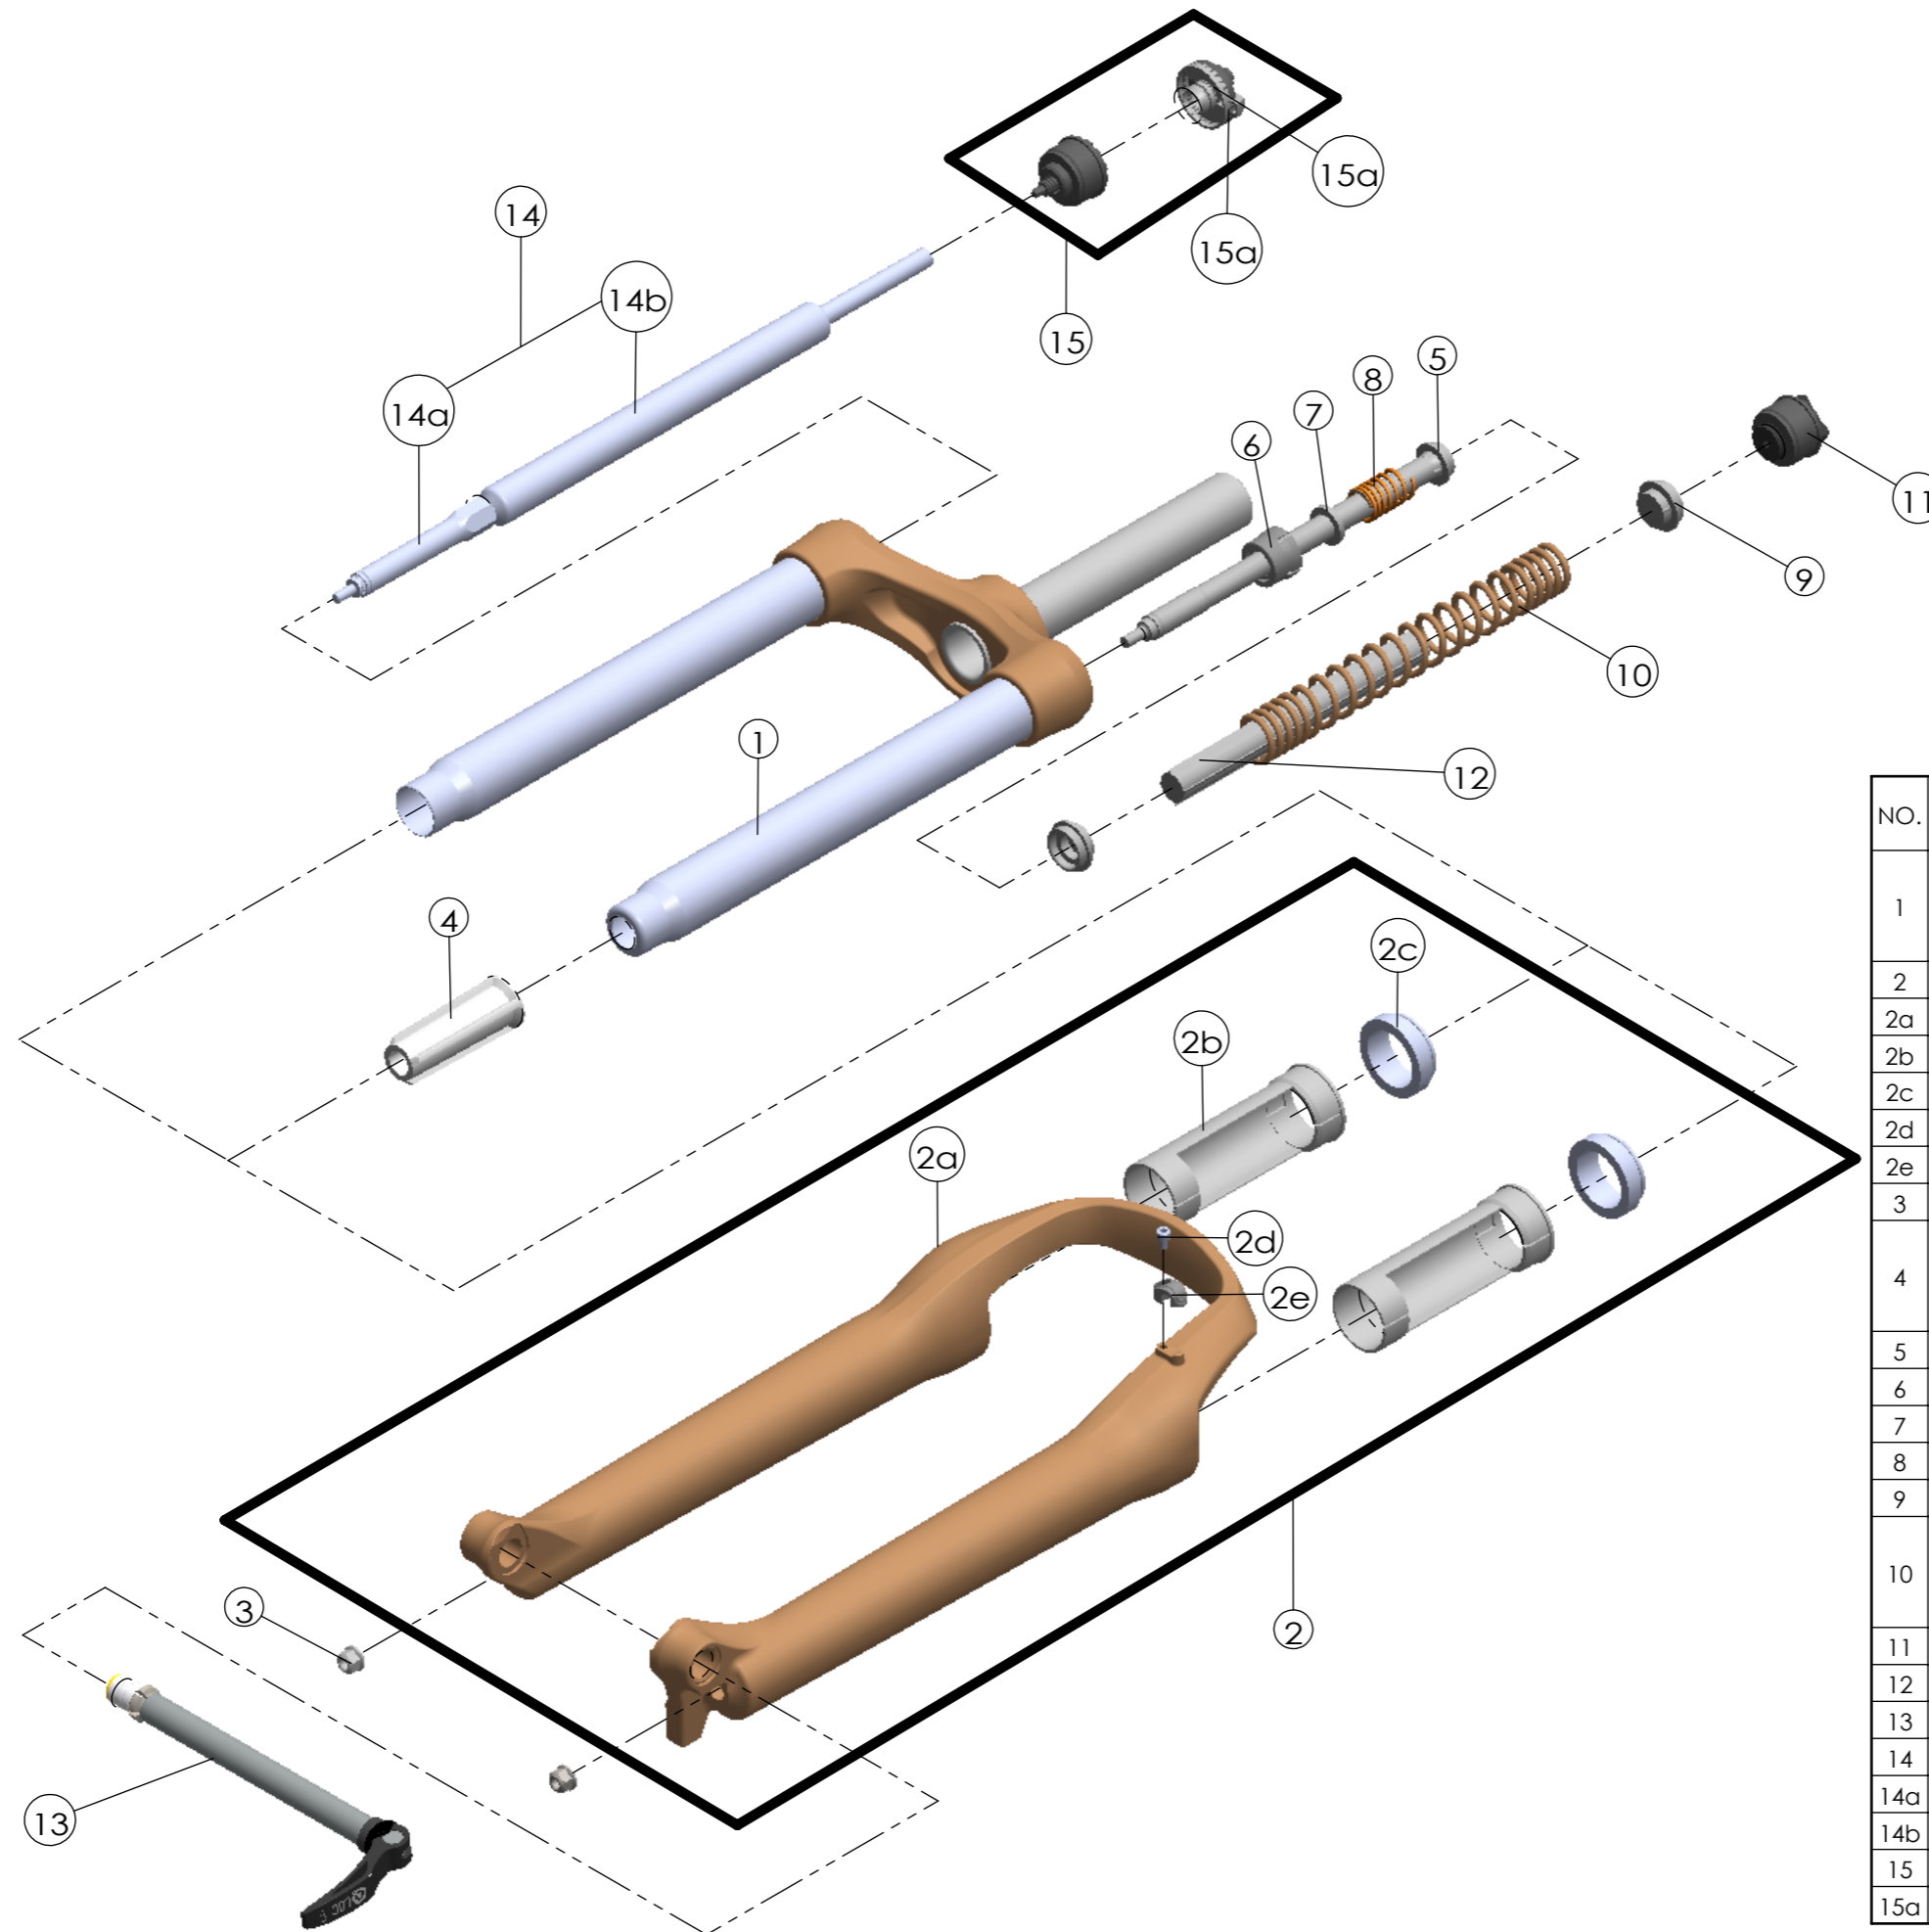

Date	2016.10.25	Version	2
Amended	2017.3.2		

NO.	PART NAME	PART CODE	QTY.		
			80	100	120
1	UPPER ASSY	FKZ096-01	1	-	-
		FKZ096-02	-	1	-
		FKZ096-03	-	-	1
2	BOTTOM CASE ASSY	FKZ097-10	1	1	1
2a	BOTTOM CASE	FPB424	1	1	1
2b	SLIDER SLEEVE	FEG137	2	2	2
2c	DUST SEAL	FAA169-20	2	2	2
2d	BOLT	FSB153	1	1	1
2e	HOSE GUIDE	FEG166	1	1	1
3	FIXING NUT	FSN023	2	2	2
4	BOTTOM STOPPER	FEE959-00	1	-	-
		FEP806-40	-	1	-
		FEP806-30	-	-	1
5	SUPPORT TUBE	FEG175	1	1	1
6	FORK NOSE	FEE805	1	1	1
7	REBOUND RUBBER	FEP053	1	1	1
8	REBOUND SPRING	FEP189-20	1	1	1
9	SPRING GUIDE	FEE434-10	2	2	2
10	MAIN SPRING	FEP747	1	-	-
		FEP748	-	1	-
		FEP759	-	-	1
11	ADJUST SYSTEM	FKE009-21	1	1	1
12	DAMPER	FEP320-10	1	1	1
13	15QLC32-110 AXLE SET	FKA100-25	1	1	1
14	DAMPER UNIT	FUN050-14	1	1	1
14a	SUPPORT TUBE	FEE847-02	1	1	1
14b	DAMPER BODY	FUN050-00	1	1	1
15	LO ADJUST SYSTEM	FKE028-27	1	1	1
15a	LO KNOB	FEG256	1	1	1