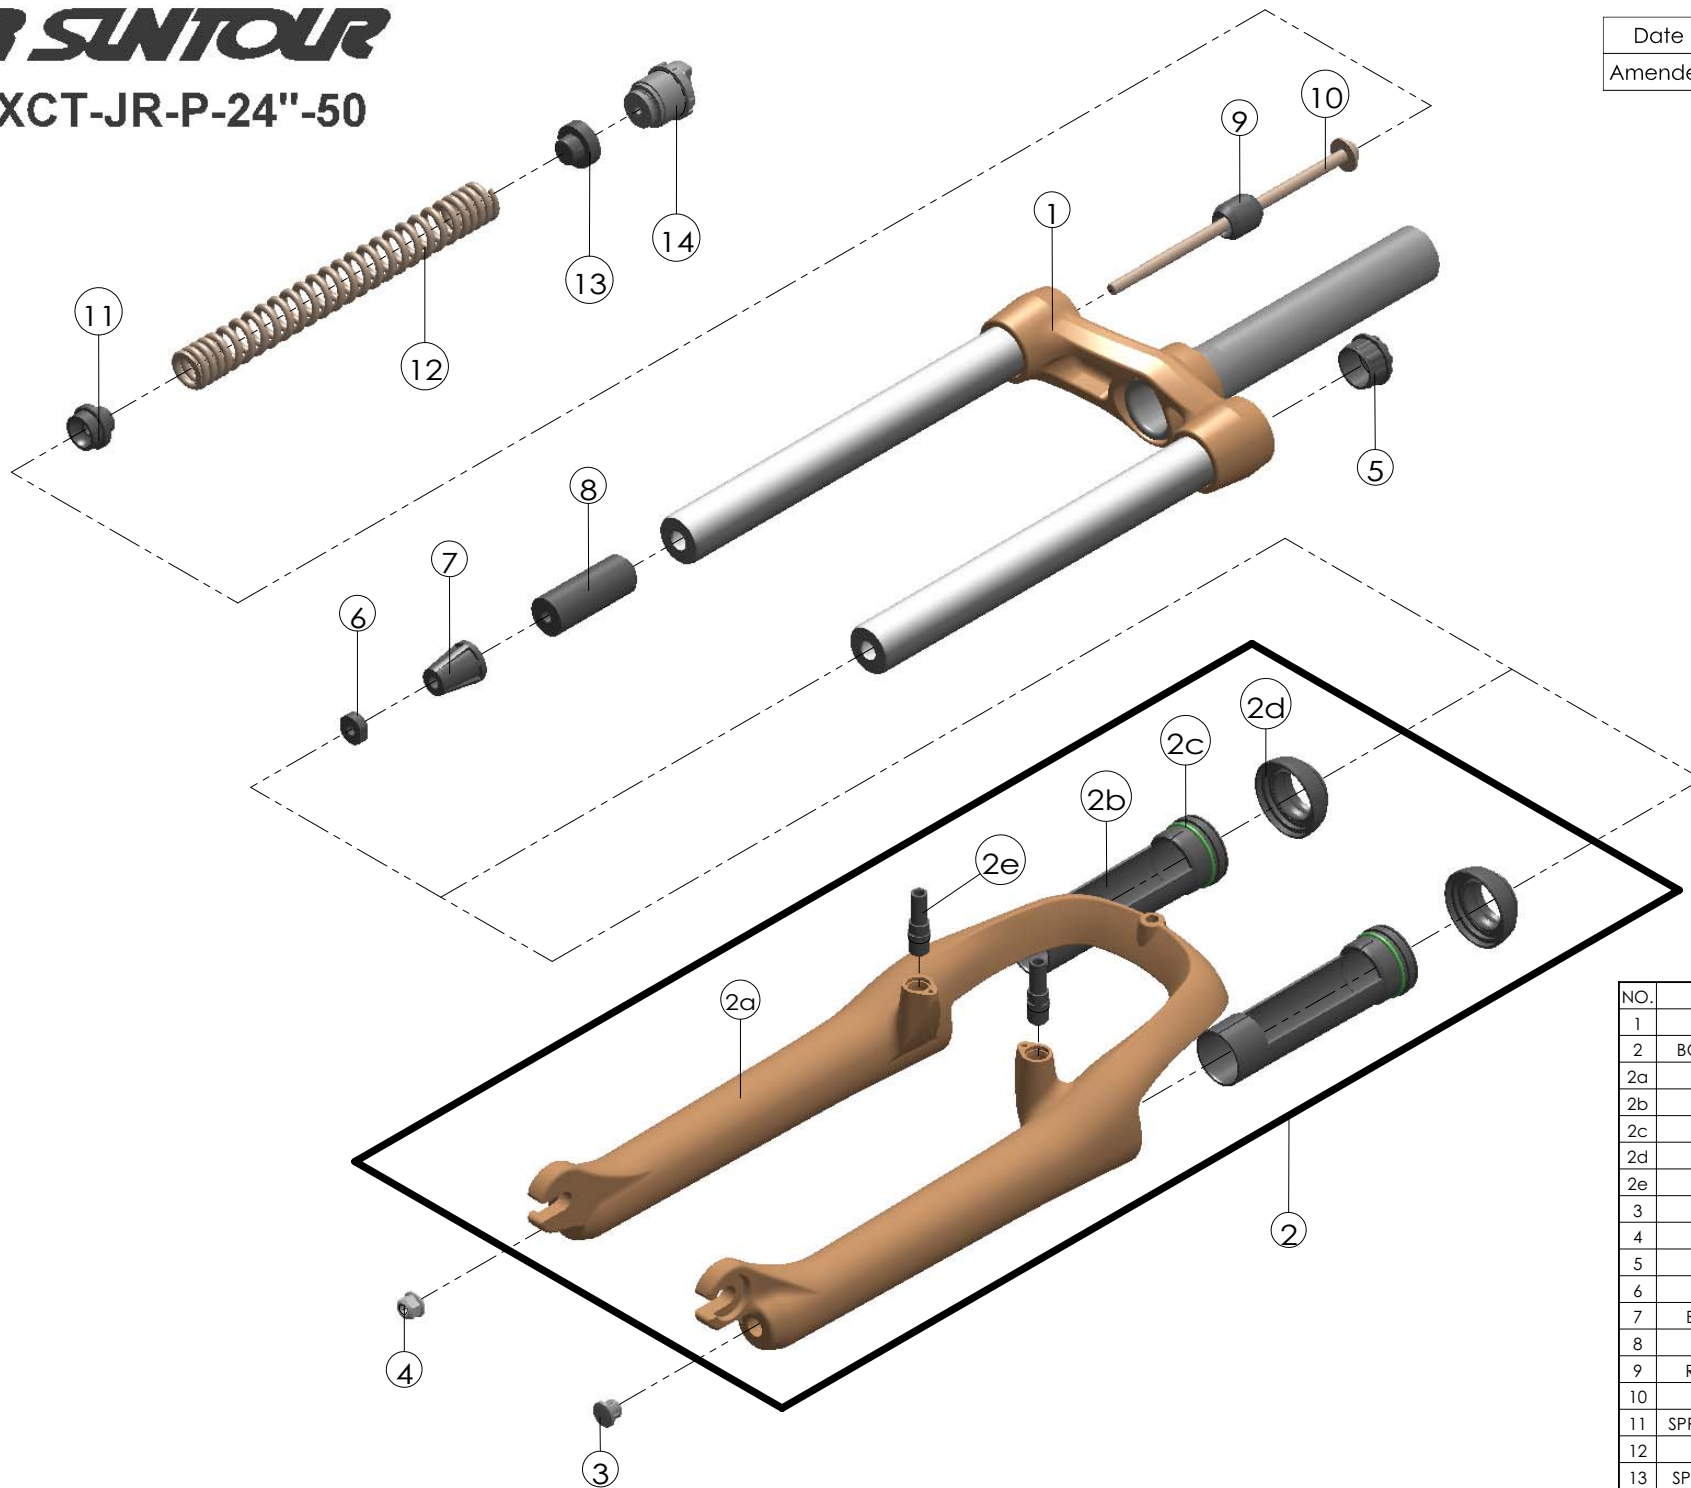

SUNTOUR

SF12-XCT-JR-P-24"-50

Date	2011.3.22	Version	1
Amended			

NO.	PART NAME	PART CODE	QTY.
1	UPPER ASSY	FKE406-20	1
2	BOTTOM CASE ASSY	FKE418	1
2a	BOTTOM CASE	FPB326	1
2b	SLIDER SLEEVE	FEE266-01	2
2c	O RING	FAA188	2
2d	DUST SEAL	FAA123	2
2e	CANTI BOSS	FSB241-16	2
3	BOTTOM CAP	FEE795	1
4	FIXING NUT	FSN023	1
5	CAP	FEE514	1
6	NUT PLATE	FSN025	1
7	BOTTOM STOPPER	FEE807	1
8	DAMPER	FEP065-06	1
9	REBOUND RUBBER	FEP086-10	1
10	FIXING BOLT	FSB155-00	1
11	SPRING GUIDE LOWER	FEE385-50	1
12	MAIN SPRING	FEP455	1
13	SPRING GUIDE UPPER	FEE196-10	1
14	CONTROL ADJUST SYSTEM	FKE007-11	1