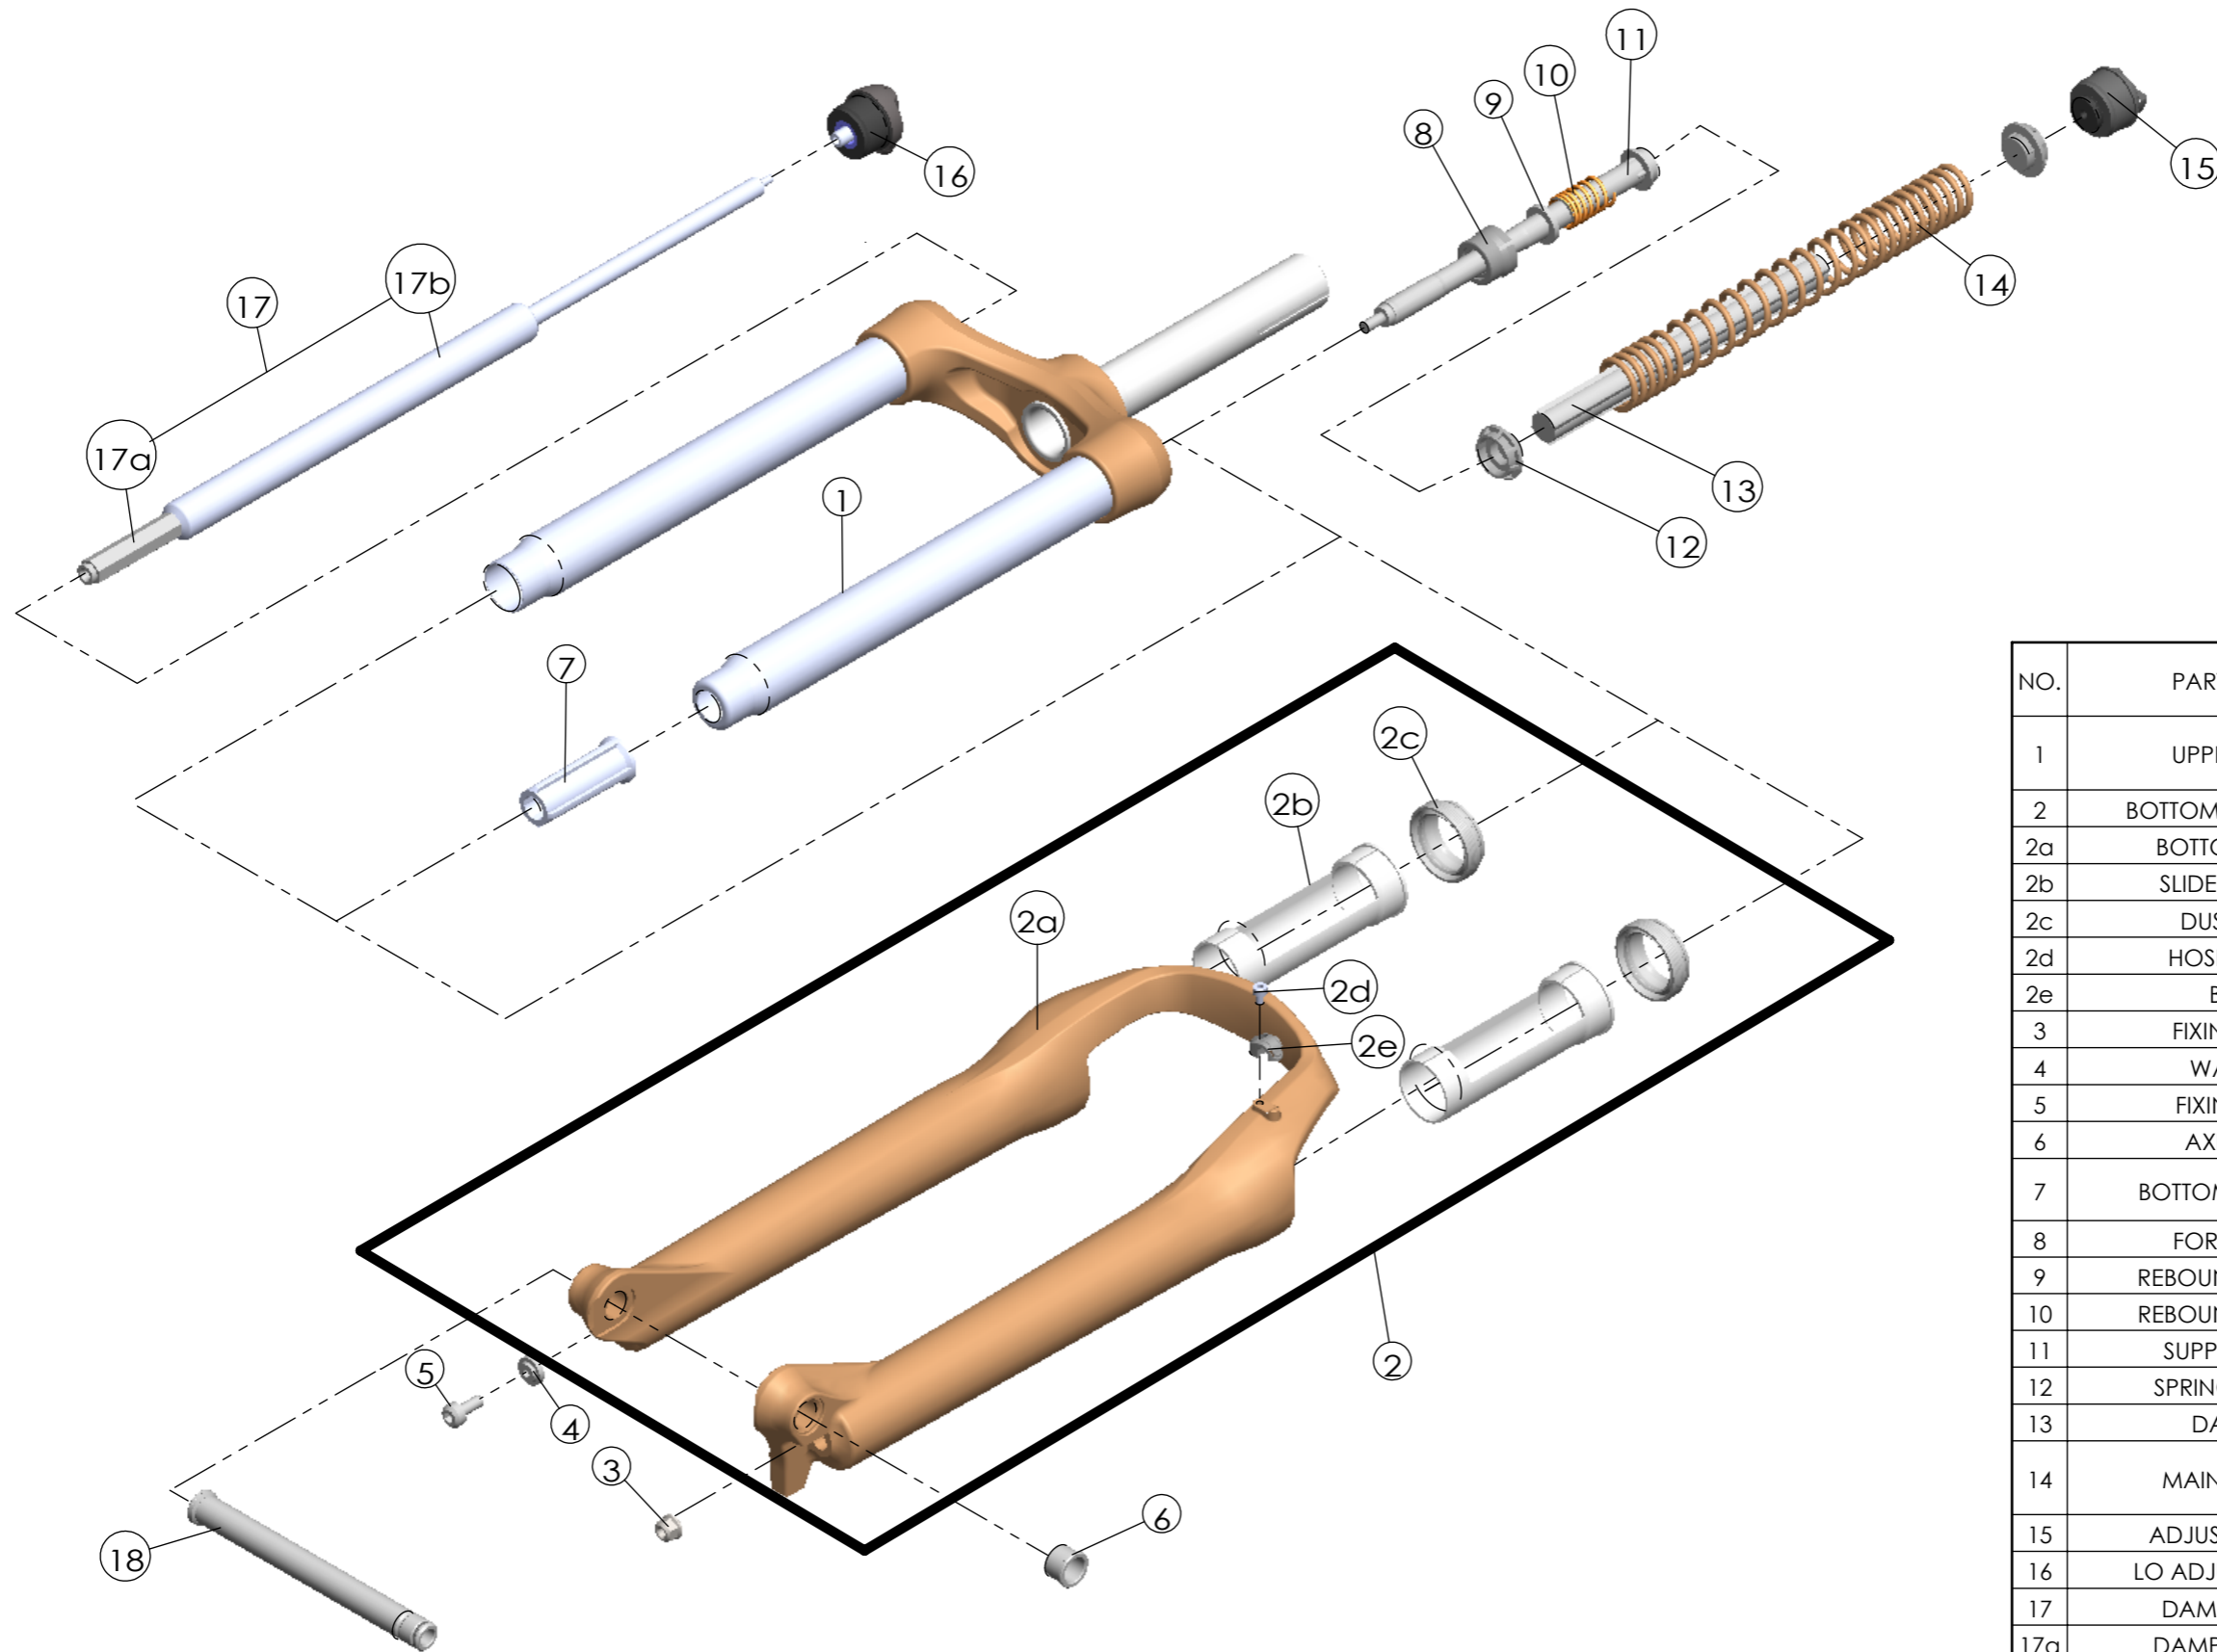

Date	2018.9.18	Version	1
Amended			

NO.	PART NAME	PART CODE	QTY.	
			100	120
1	UPPER ASSY	FKZ096-05	1	-
		FKZ096-07	-	1
2	BOTTOM CASE ASSY	FKZ097-20	1	1
2a	BOTTOM CASE	FPB424-10	1	1
2b	SLIDER SLEEVE	FEG137	2	2
2c	DUST SEAL	FAA169-20	2	2
2d	HOSE GUIDE	FEG166	1	1
2e	BOLT	FSB153	1	1
3	FIXING NUT	FSN023	1	1
4	WASHER	FSW025	1	1
5	FIXING NUT	FSB070	1	1
6	AXLE NUT	FSN075-20	1	1
7	BOTTOM STOPPER	FEE806-40	1	-
		FEE806-30	-	1
8	FORK NOSE	FEE805	1	1
9	REBOUND RUBBER	FEP053	1	1
10	REBOUND SPRING	FEP189-20	1	1
11	SUPPOR TUBE	FEG175	1	1
12	SPRING GUIDE	FEE262-30	2	2
13	DAMPER	FEP661-10	1	1
14	MAIN SPRING	FEP754	1	-
		FEP758	-	1
15	ADJUST SYSTEM	FKE009-21	1	1
16	LO ADJUST SYSTEM	FKE310-12	1	1
17	DAMPER UNIT	FUN015-08	1	1
17a	DAMPER BODY	FUN015-00	1	1
17b	SUPPORT TUBE	FEE314-14	1	1
18	15AH2-110 AXLE SET	FKA117-00	1	1