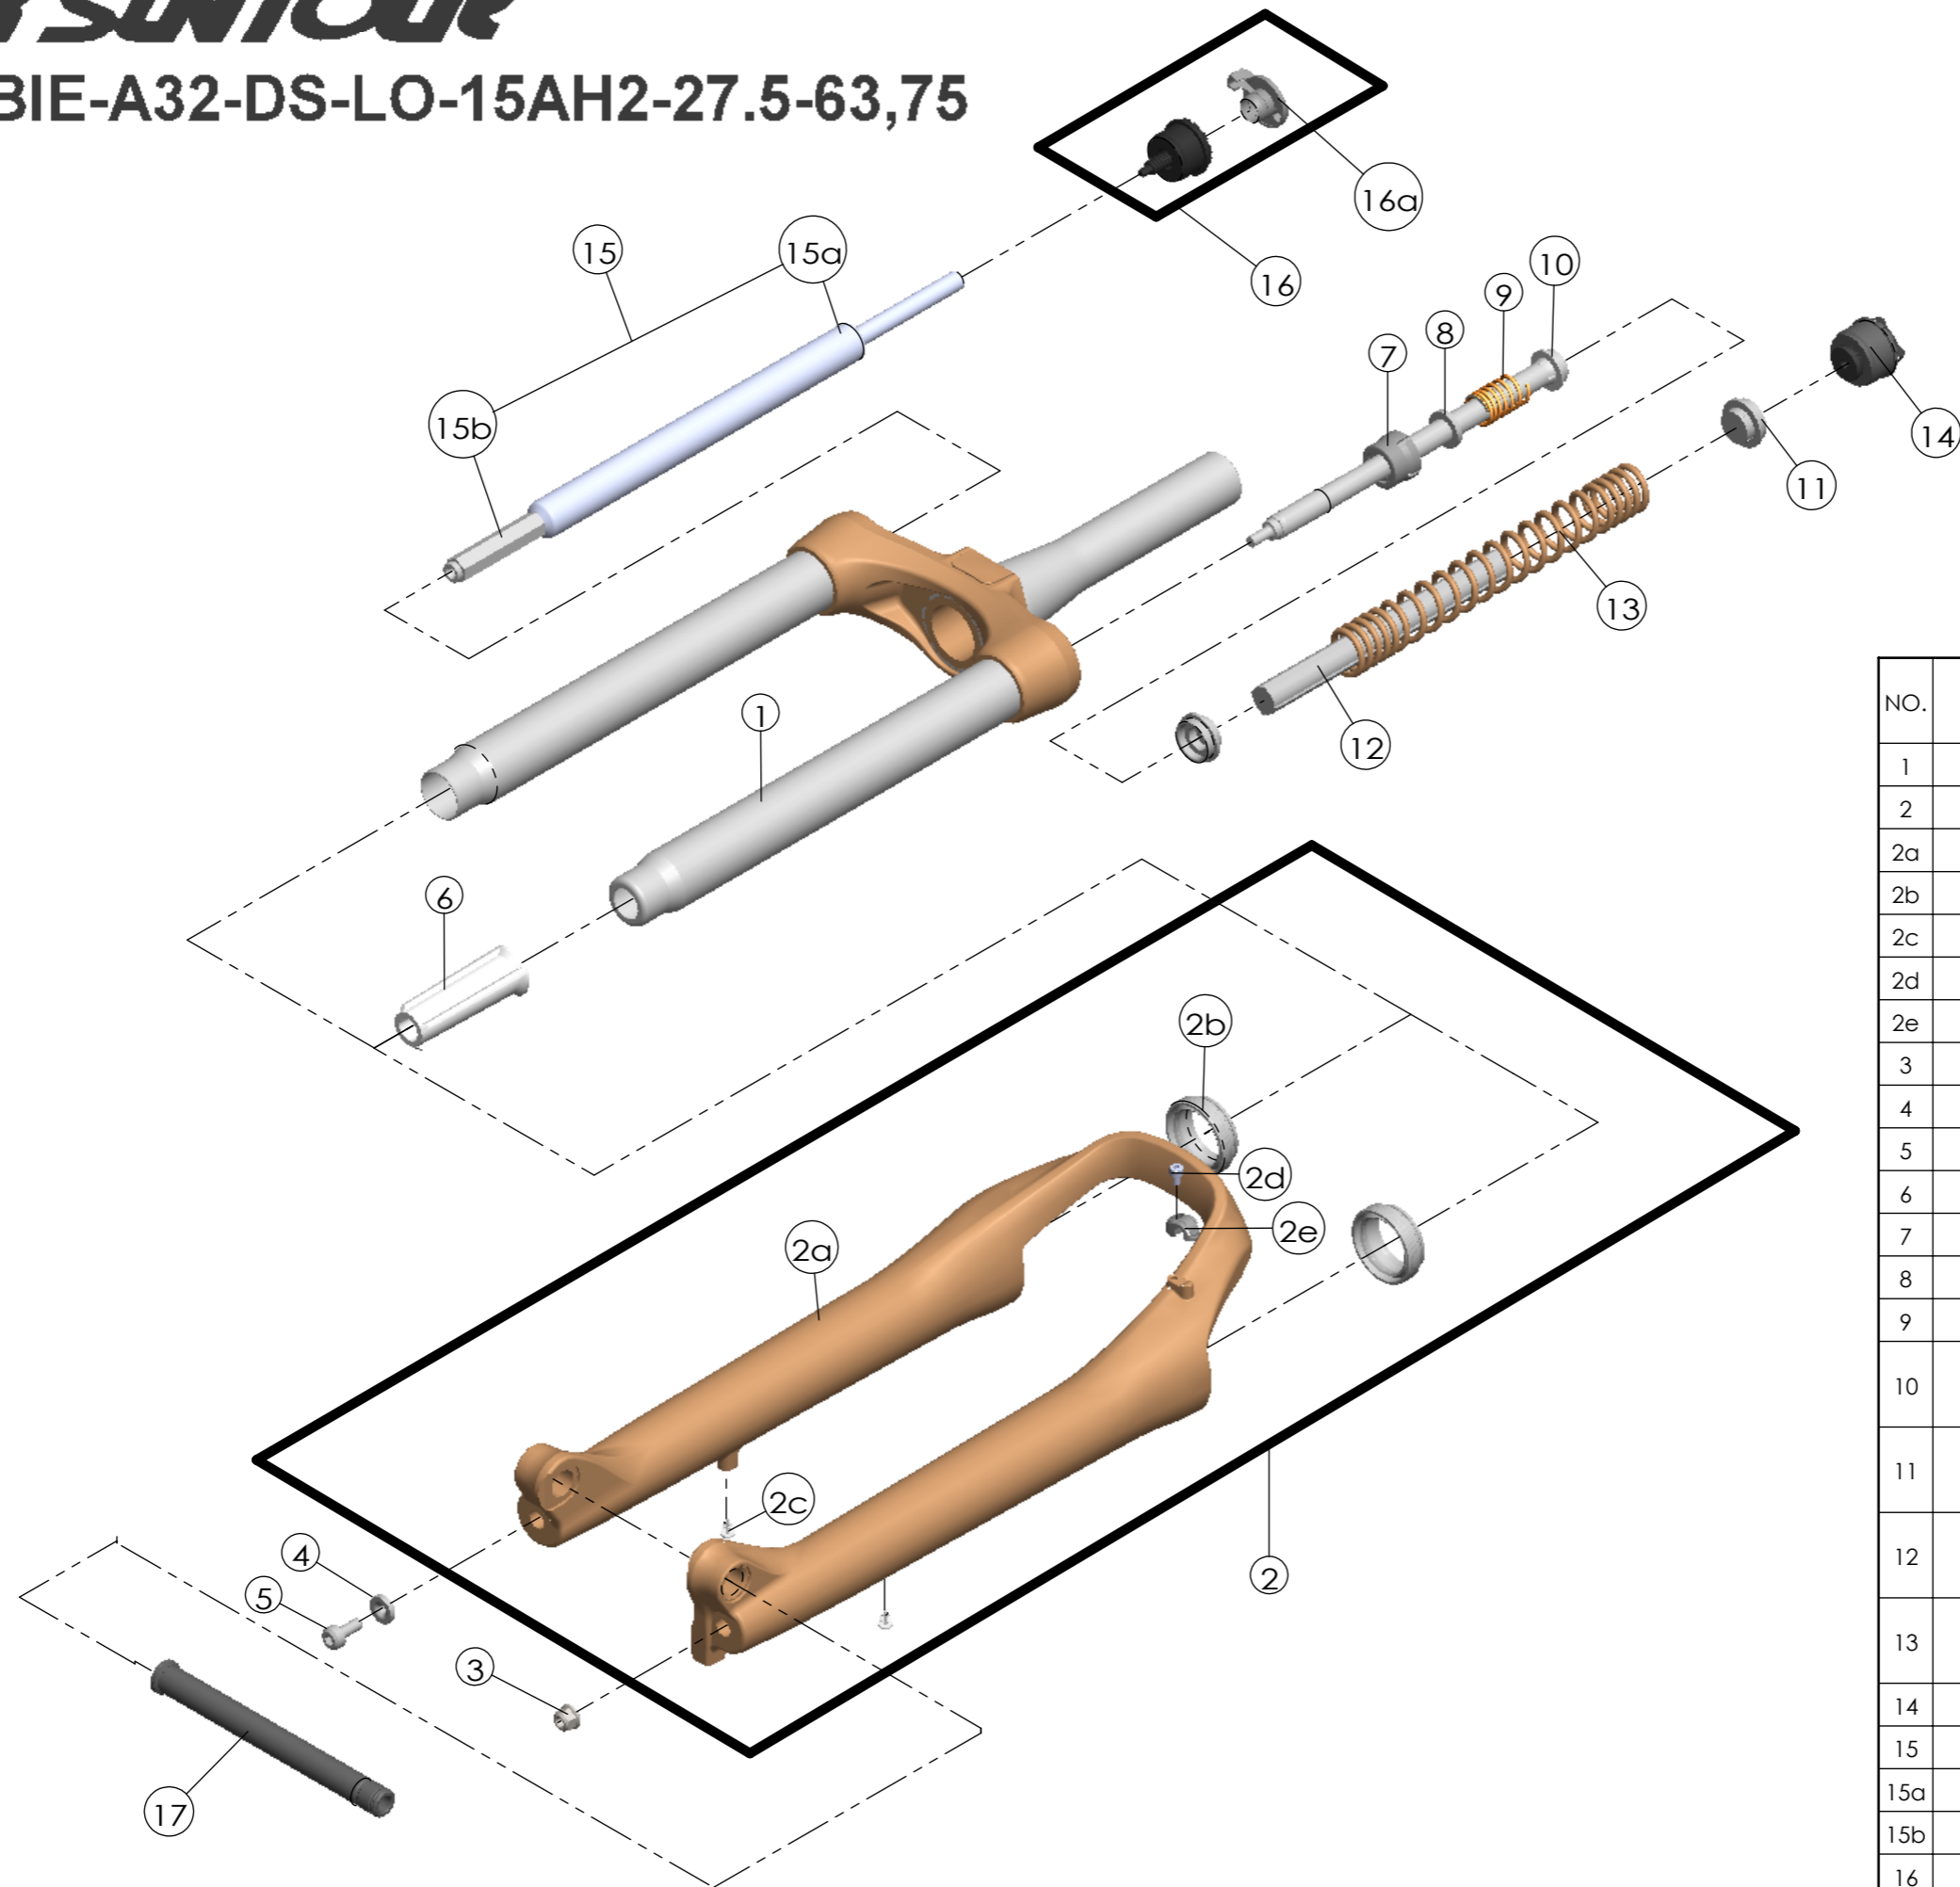

Date	2019.04.01	Version	1
Amended			

NO.	PART NAME	PART CODE	QTY.	
			63	75
1	UPPER ASSY	FKZ128-01	1	1
2	BOTTOM CASE ASSY	FKZ129-20	1	1
2a	BOTTOM CASE	FPB475-10	1	1
2b	DUST SEAL	FAA169-20	2	2
2c	MOUNT CAP	FAA199	2	2
2d	BOLT	FSB153	1	1
2e	HOSE GUIDE	FEG166	1	1
3	FIXING NUT	FSN023	1	1
4	WASHER	FSW025	1	1
5	FIXING BOLT	FSB070	1	1
6	BOTTOM STOPPER	FEE806-80	1	1
7	FORK NOSE	FEE805	1	1
8	REBOUND RUBBER	FEP053	1	1
9	REBOUND SPRING	FEP189-20	1	1
10	SUPPORT TUBE	FEE800	1	-
		FEG175	-	1
11	SPRING GUIDE	FEE434-10	2	-
		FEE262-30	-	2
12	MAIN SPRING	FEP636	1	-
		FEP755	-	1
13	DAMPER	FEP320-10	1	-
		FEP661-10	-	1
14	ADJUST SYSTEM	FKE009-21	1	1
15	DAMPER UNIT	FUN006-29	1	1
15a	DAMPER BODY	FUN006-20	1	1
15b	SUPPORT TUBE	FEE314-12	1	1
16	LO ADJUST SYSTEM	FKE028-38	1	1
16a	LO KNOB	FEG426	1	1
17	15QLC32 AXLE SET	FKA117-02	1	1