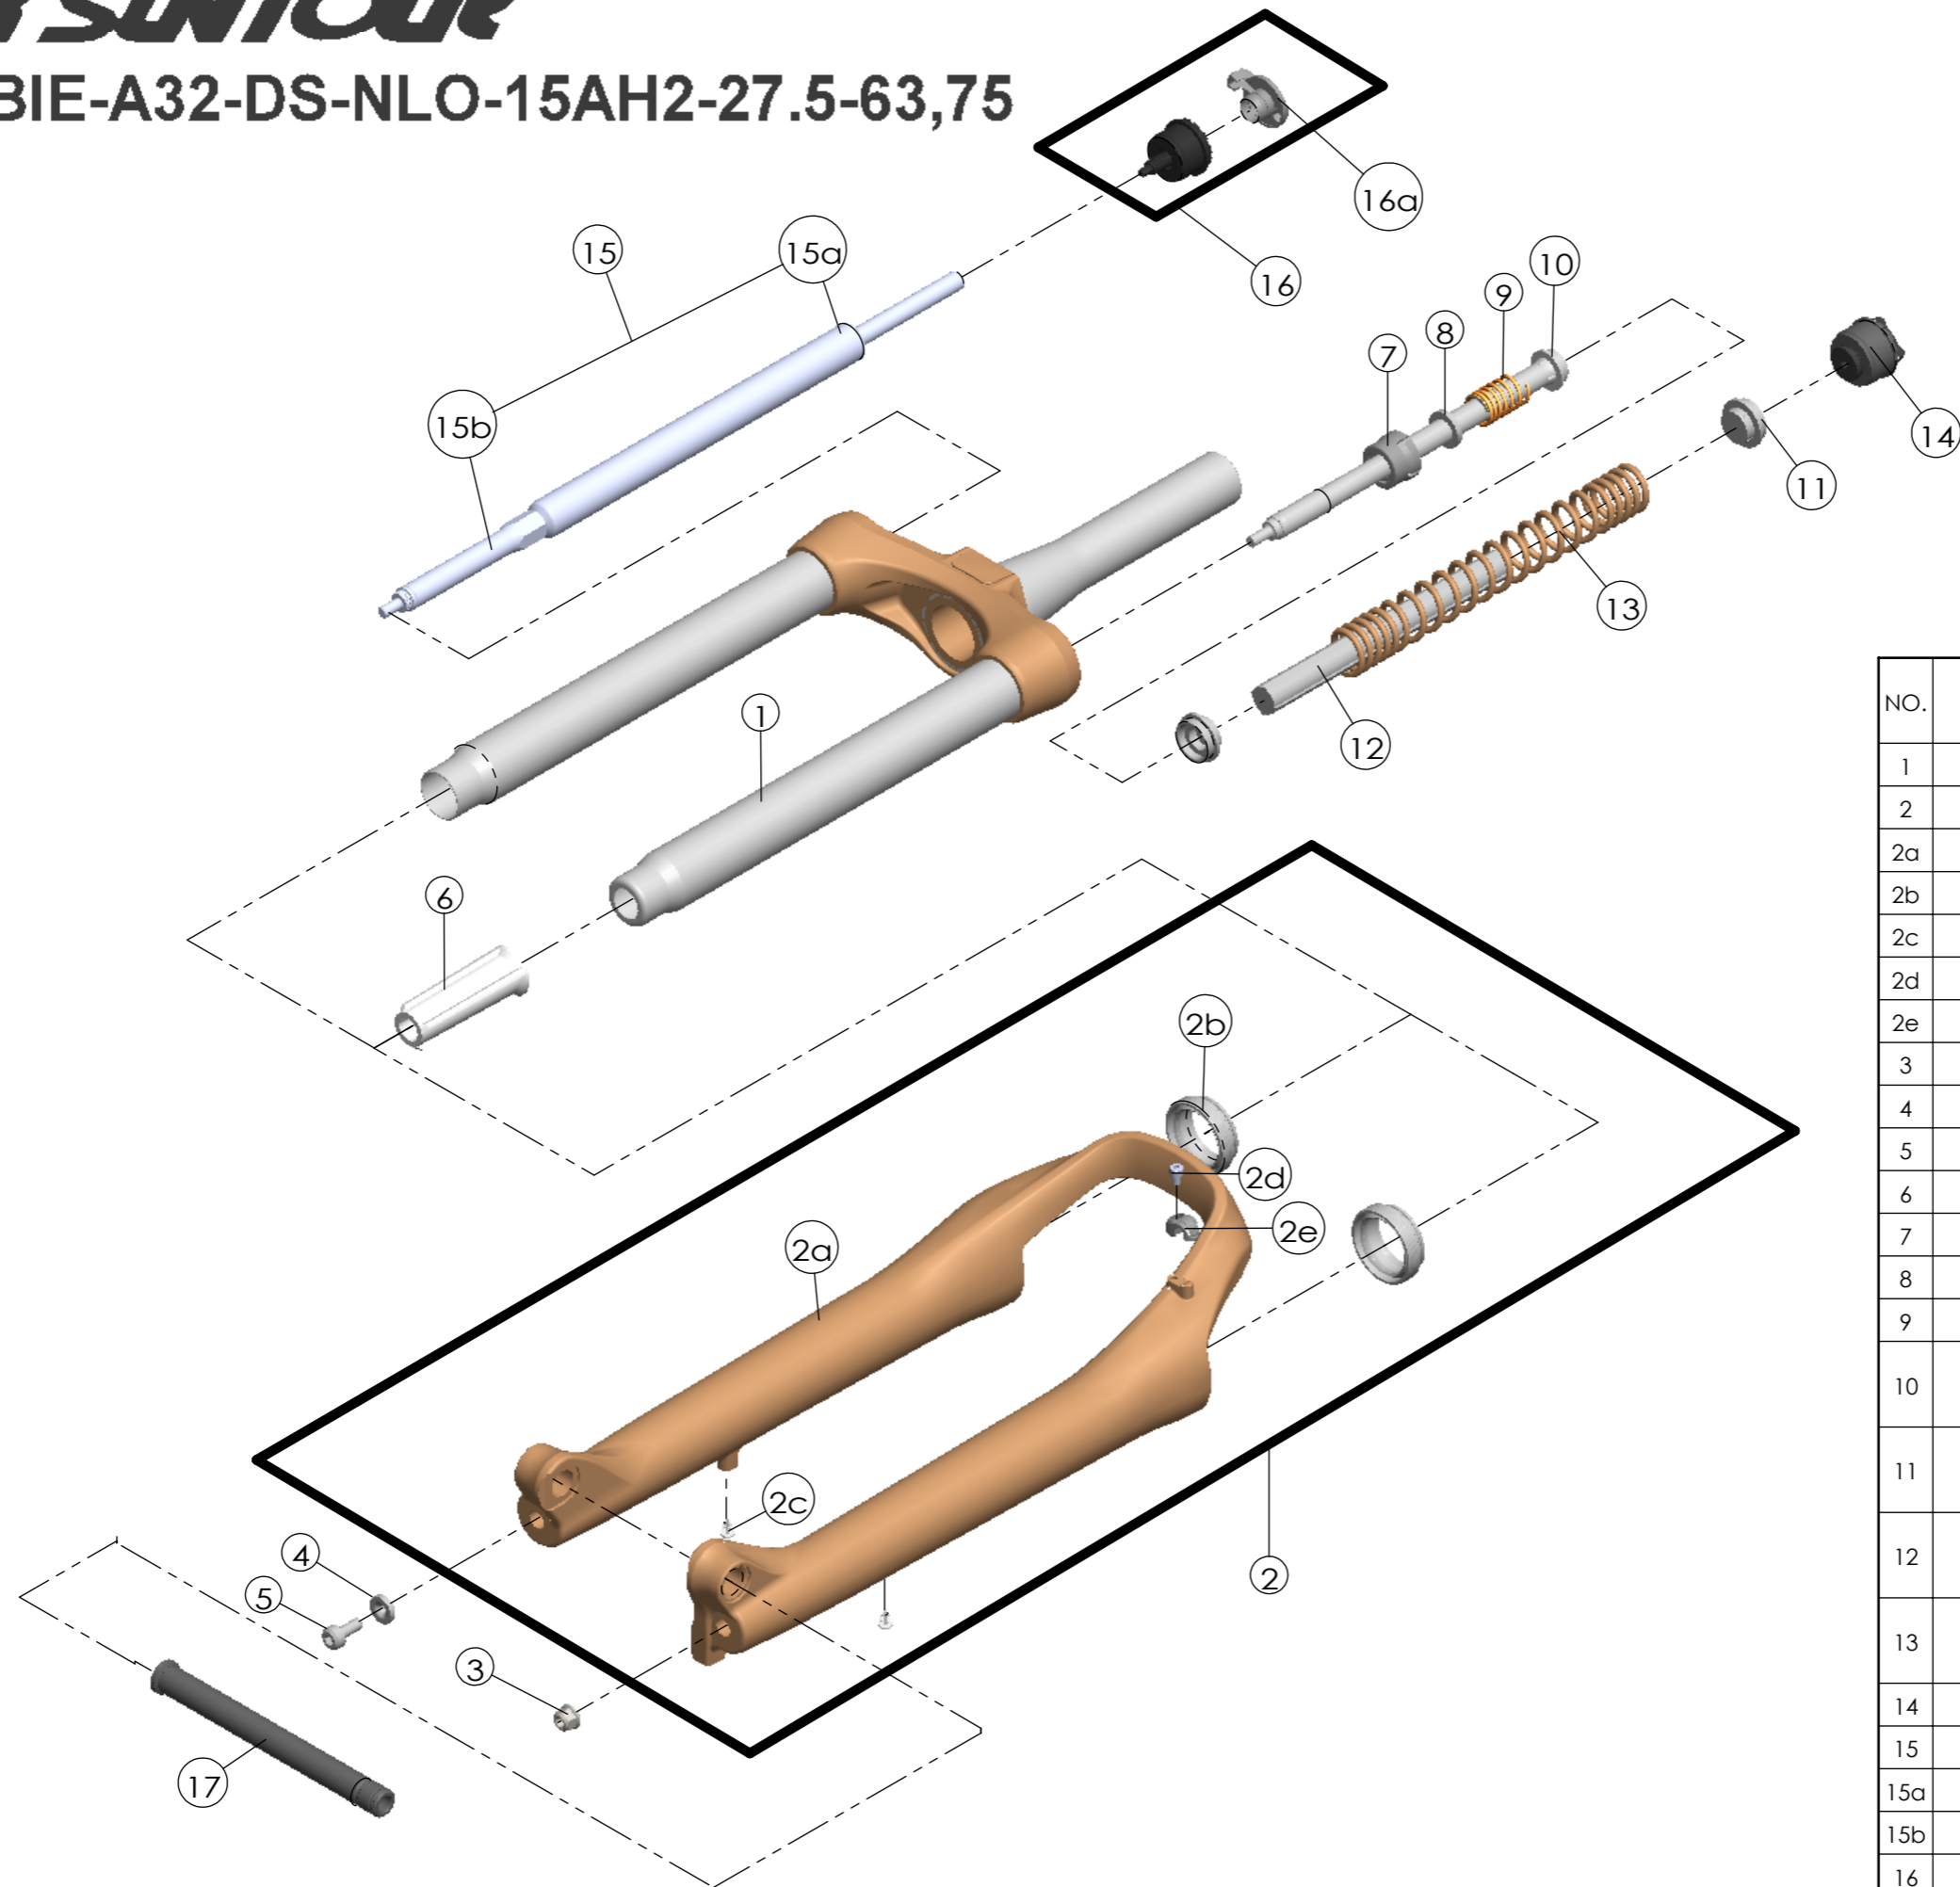

Date	2019.04.02	Version	1
Amended			

NO.	PART NAME	PART CODE	QTY.	
			63	75
1	UPPER ASSY	FKZ128-01	1	1
2	BOTTOM CASE ASSY	FKZ129-20	1	1
2a	BOTTOM CASE	FPB475-10	1	1
2b	DUST SEAL	FAA169-20	2	2
2c	MOUNT CAP	FAA199	2	2
2d	BOLT	FSB153	1	1
2e	HOSE GUIDE	FEG166	1	1
3	FIXING NUT	FSN023	1	1
4	WASHER	FSW025	1	1
5	FIXING BOLT	FSB070	1	1
6	BOTTOM STOPPER	FEE806-80	1	1
7	FORK NOSE	FEE805	1	1
8	REBOUND RUBBER	FEP053	1	1
9	REBOUND SPRING	FEP189-20	1	1
10	SUPPORT TUBE	FEE800	1	-
		FEG175	-	1
11	SPRING GUIDE	FEE434-10	2	-
		FEE262-30	-	2
12	MAIN SPRING	FEP636	1	-
		FEP755	-	1
13	DAMPER	FEP320-10	1	-
		FEP661-10	-	1
14	ADJUST SYSTEM	FKE009-21	1	1
15	DAMPER UNIT	FUN140-02	1	1
15a	DAMPER BODY	FUN140-00	1	1
15b	SUPPORT TUBE	FEE847-03	1	1
16	LO ADJUST SYSTEM	FKE028-38	1	1
16a	LO KNOB	FEG426	1	1
17	15QLC32 AXLE SET	FKA117-02	1	1