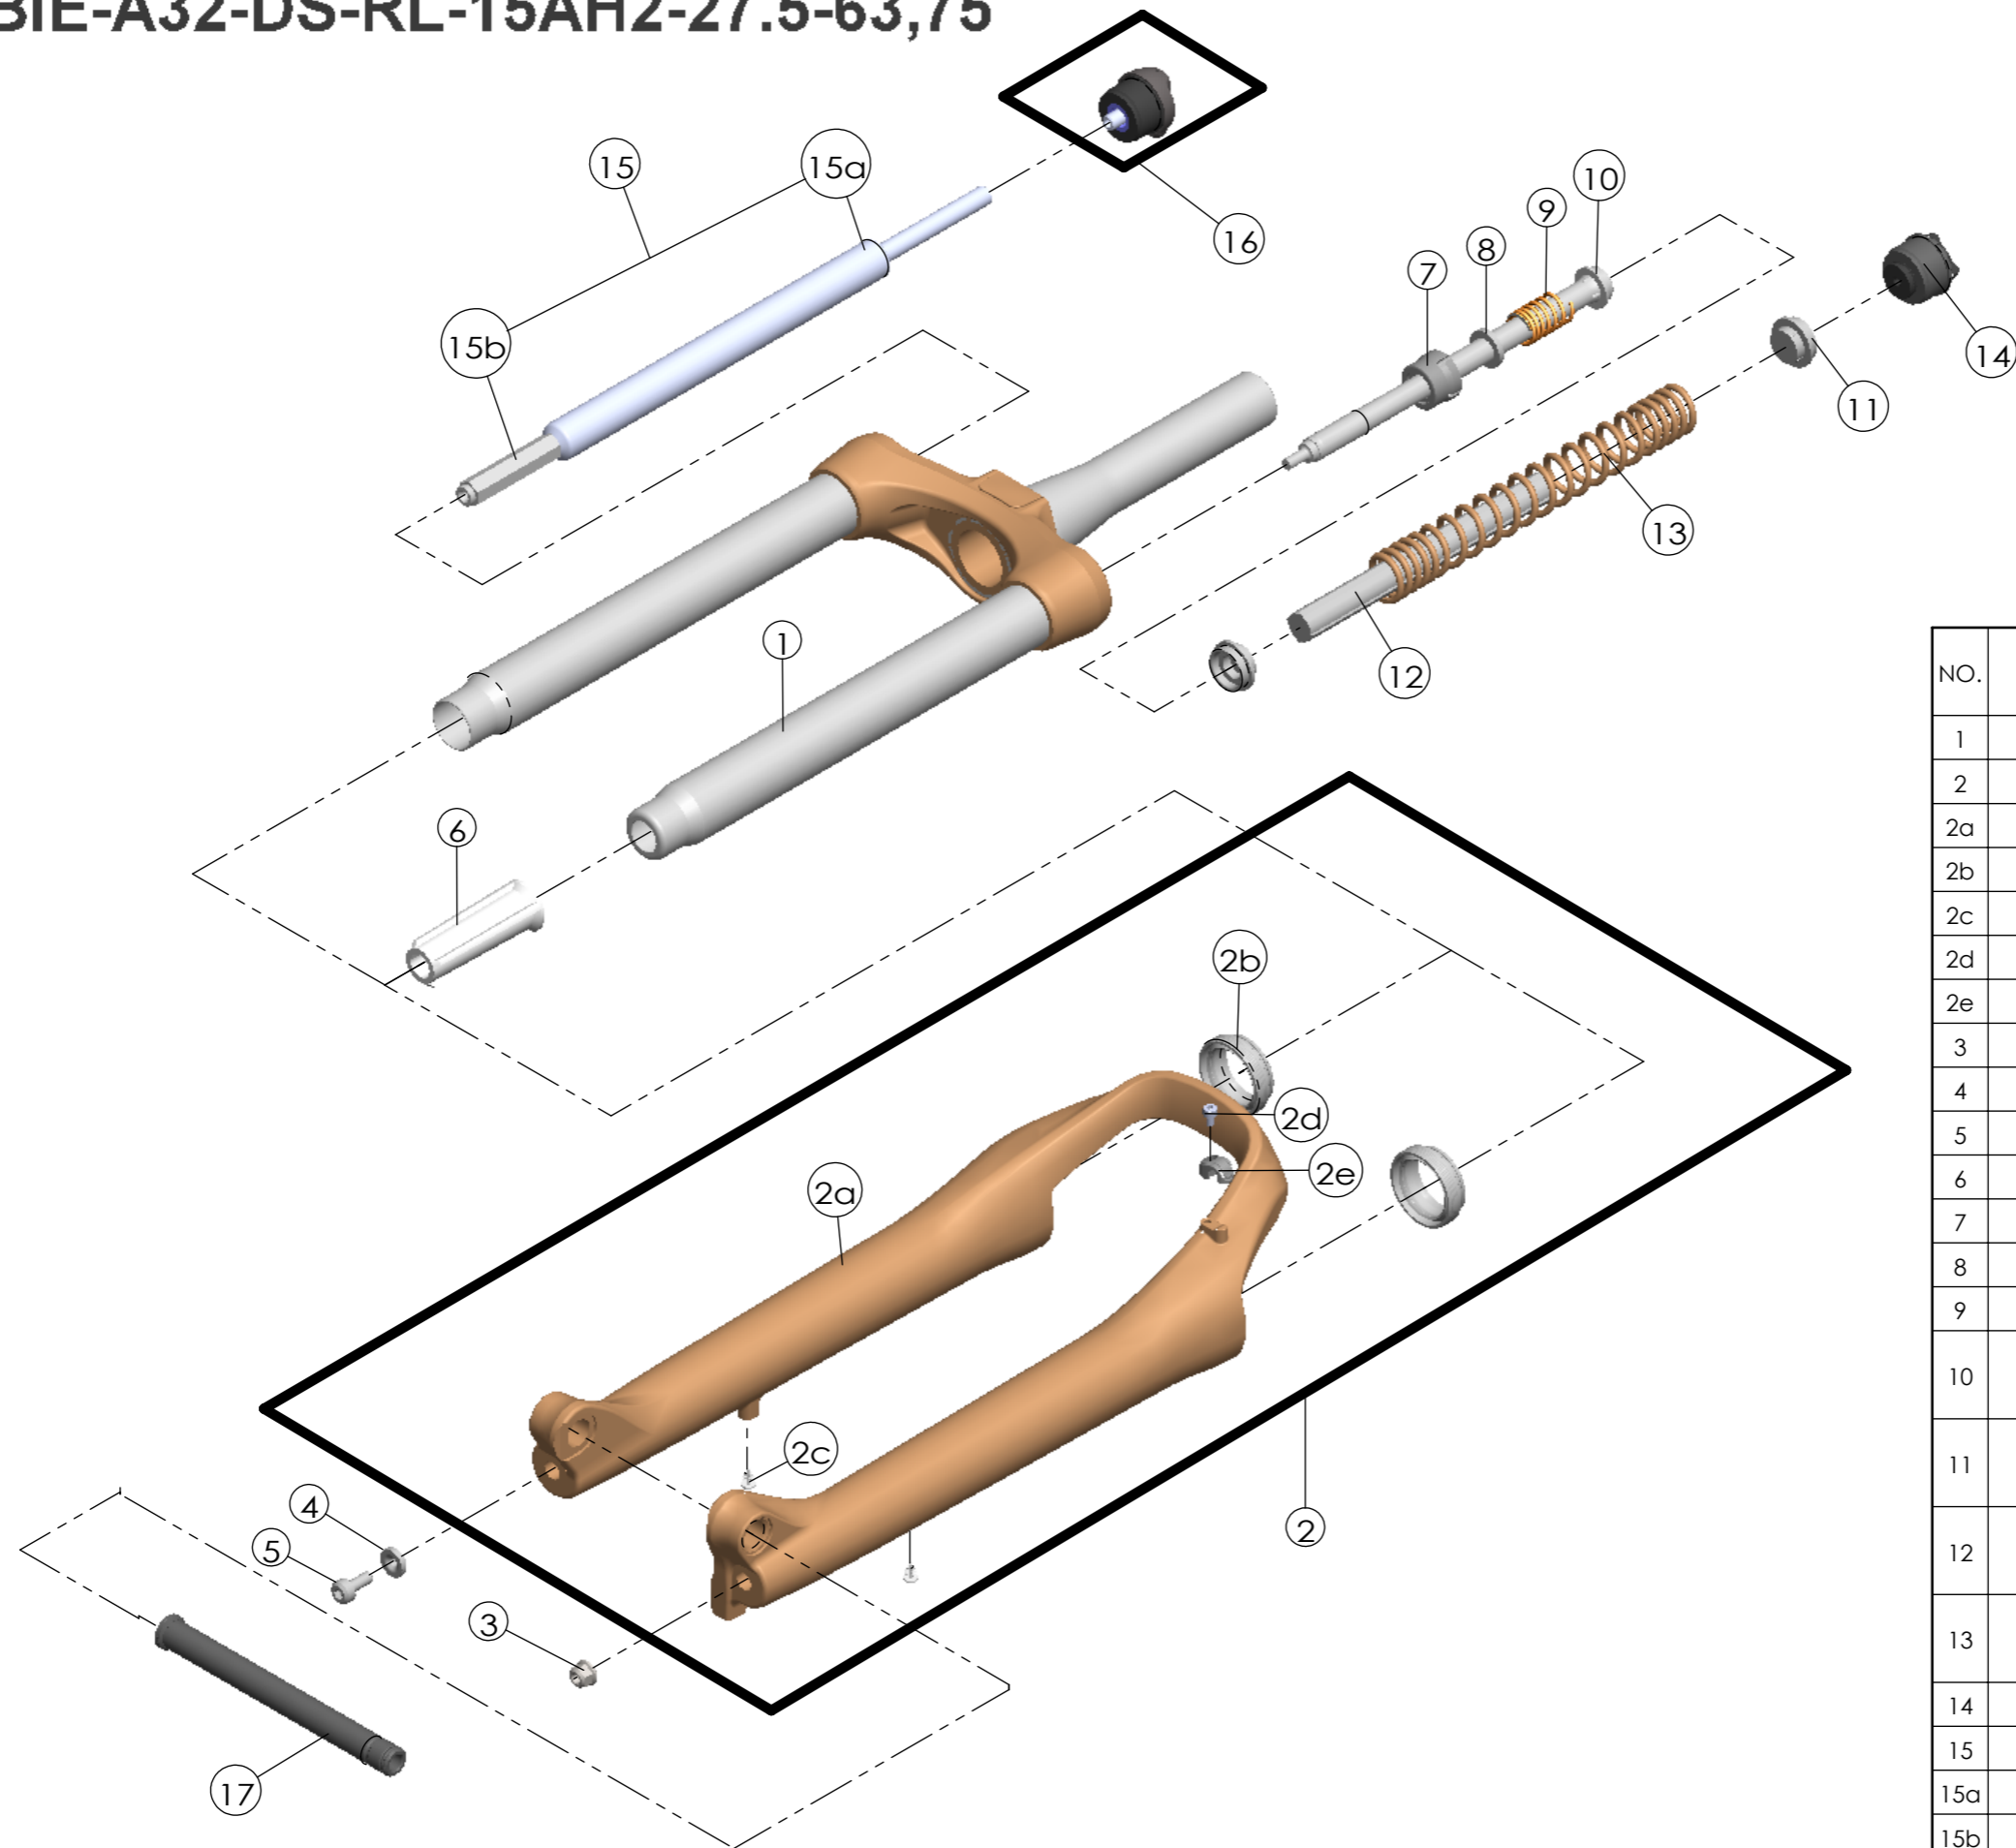

Date	2019.04.04	Version	1
Amended			

NO.	PART NAME	PART CODE	QTY.	
			63	75
1	UPPER ASSY	FKZ128-03	1	1
2	BOTTOM CASE ASSY	FKZ129-20	1	1
2a	BOTTOM CASE	FPB475-10	1	1
2b	DUST SEAL	FAA169-20	2	2
2c	MOUNT CAP	FAA199	2	2
2d	BOLT	FSB153	1	1
2e	HOSE GUIDE	FEG166	1	1
3	FIXING NUT	FSN023	1	1
4	WASHER	FSW025	1	1
5	FIXING BOLT	FSB070	1	1
6	BOTTOM STOPPER	FEE806-80	1	1
7	FORK NOSE	FEE805	1	1
8	REBOUND RUBBER	FEP053	1	1
9	REBOUND SPRING	FEP189-20	1	1
10	SUPPORT TUBE	FEE800	1	-
		FEG175	-	1
11	SPRING GUIDE	FEE434-10	2	-
		FEE262-30	-	2
12	MAIN SPRING	FEP636	1	-
		FEP755	-	1
13	DAMPER	FEP320-10	1	-
		FEP661-10	-	1
14	ADJUST SYSTEM	FKE009-21	1	1
15	DAMPER UNIT	FUN015-09	1	1
15a	DAMPER BODY	FUN015-00	1	1
15b	SUPPORT TUBE	FEE314-15	1	1
16	LO ADJUST SYSTEM	FKE0310-12	1	1
17	15QLC32 AXLE SET	FKA117-02	1	1