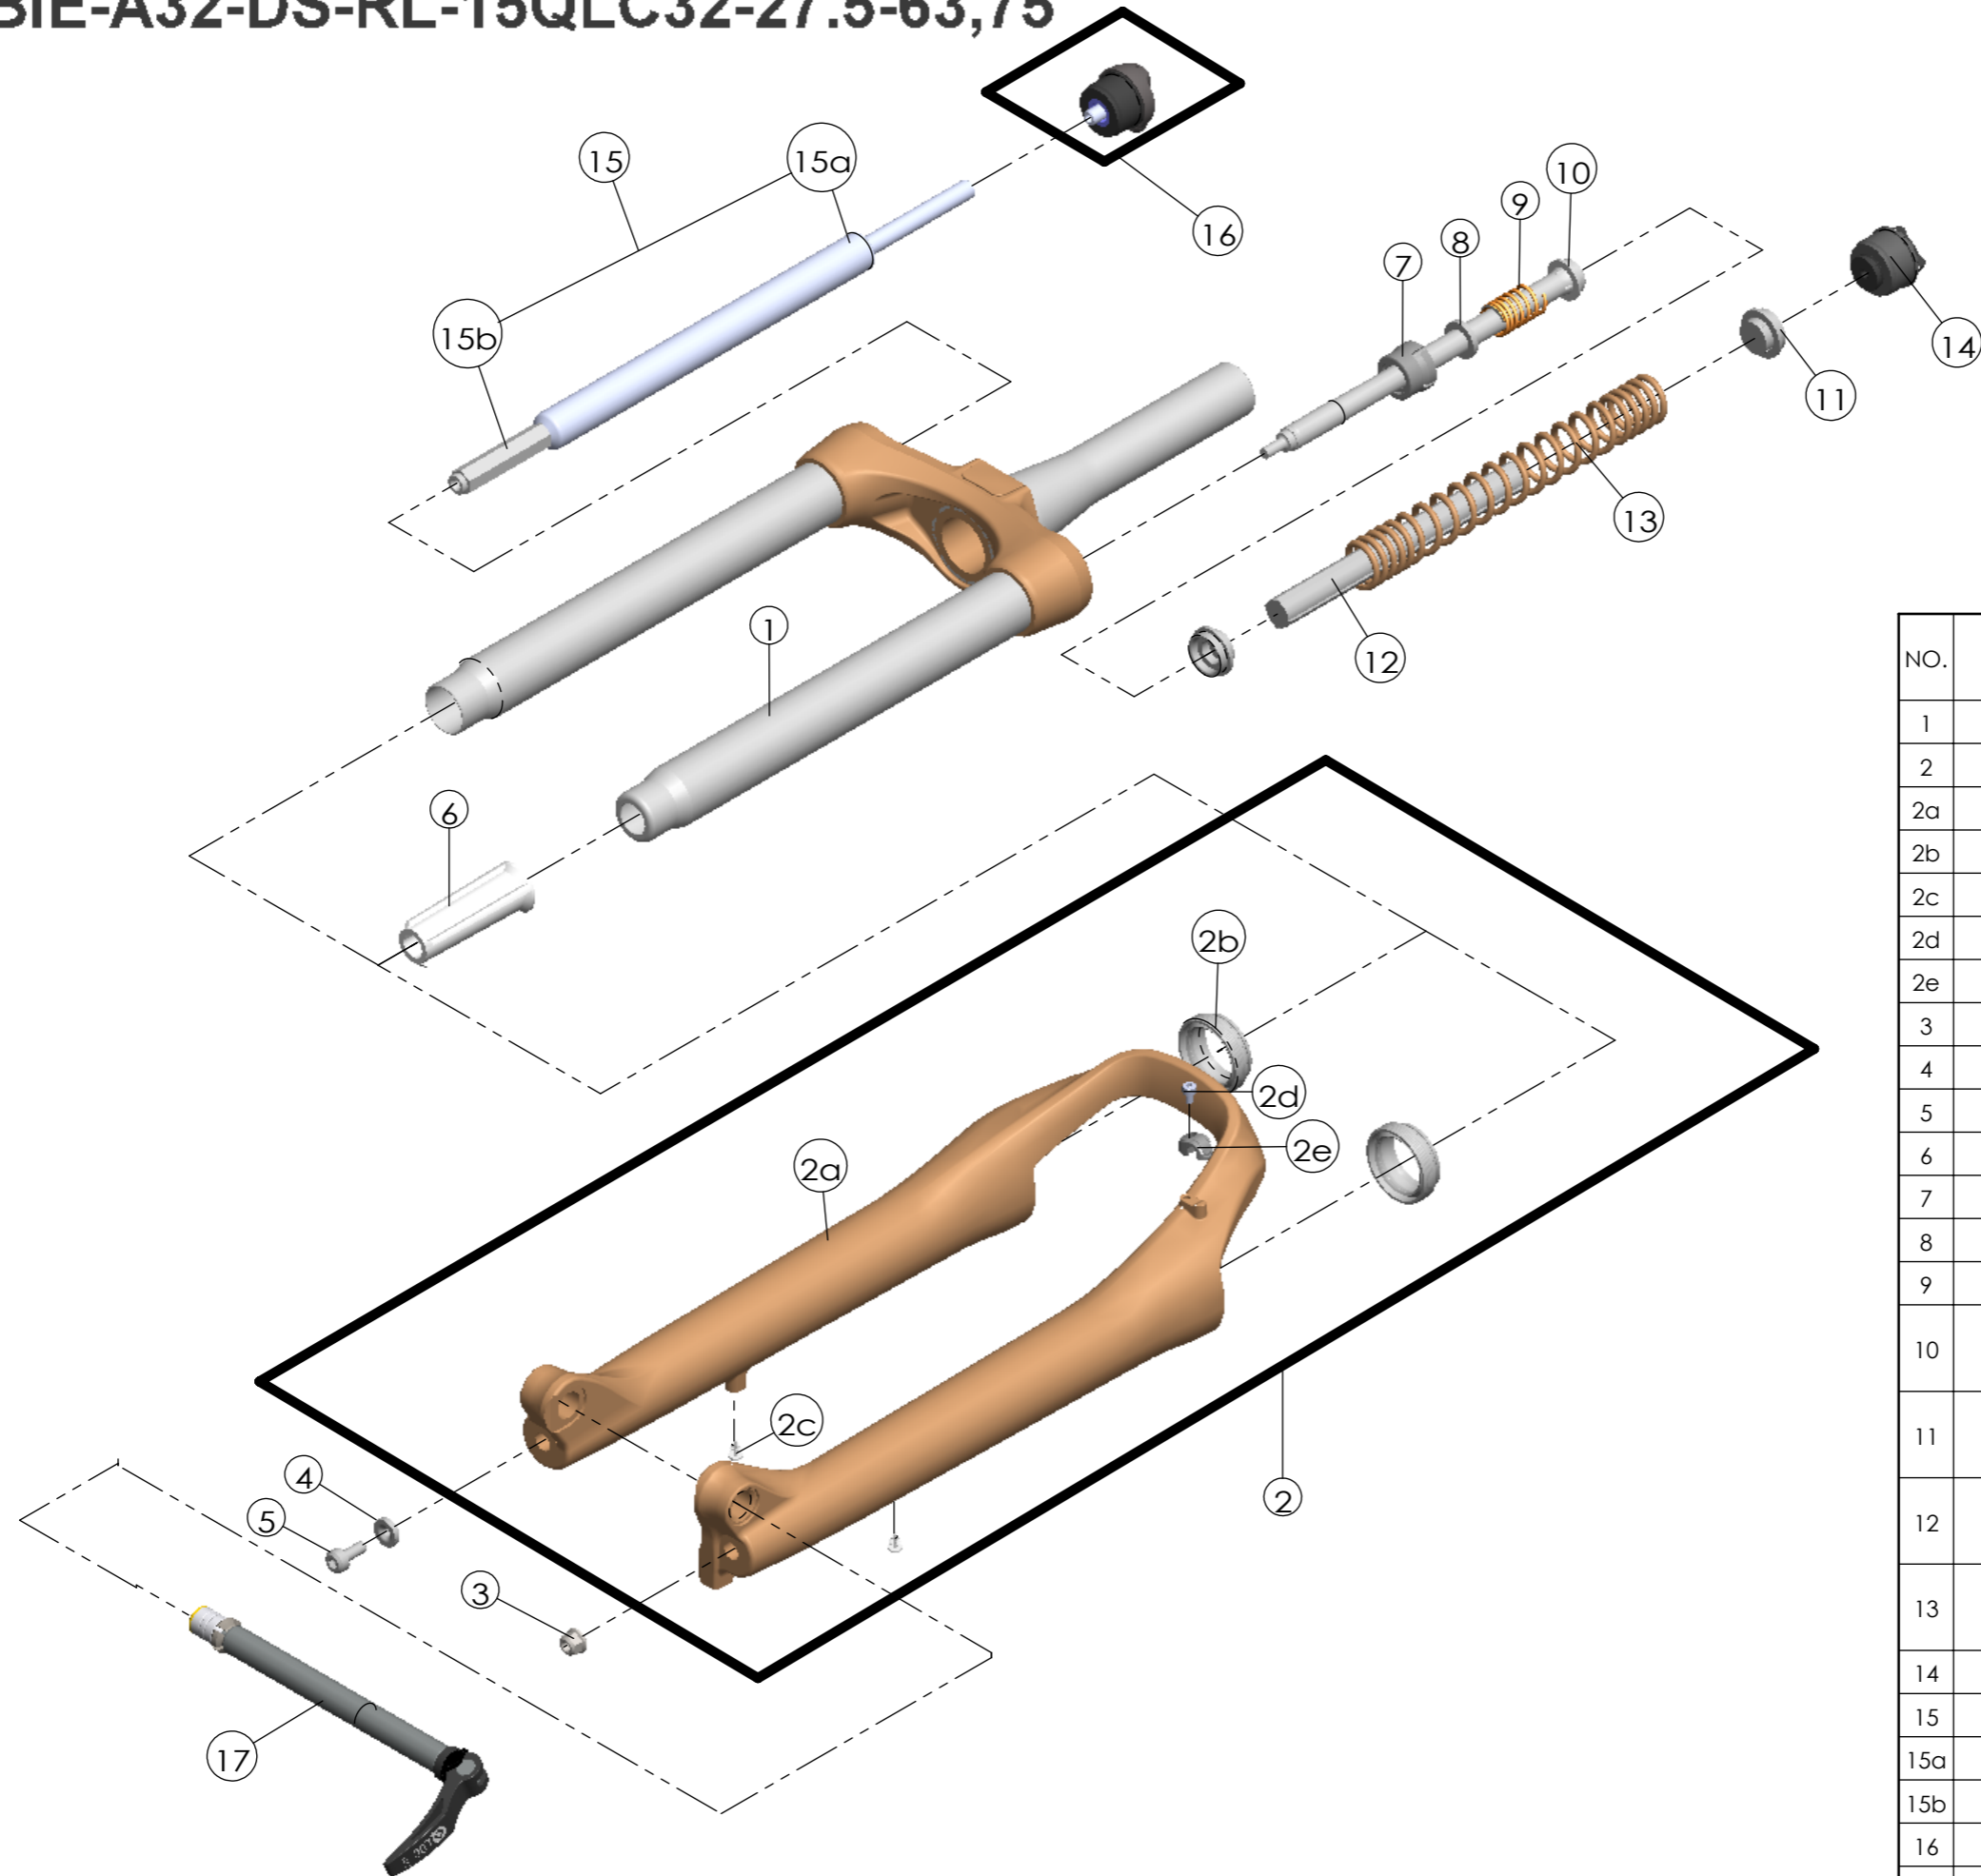

Date	2019.04.04	Version	1
Amended			

NO.	PART NAME	PART CODE	QTY.	
			63	75
1	UPPER ASSY	FKZ128-03	1	1
2	BOTTOM CASE ASSY	FKZ129-10	1	1
2a	BOTTOM CASE	FPB475	1	1
2b	DUST SEAL	FAA169-20	2	2
2c	MOUNT CAP	FAA199	2	2
2d	BOLT	FSB153	1	1
2e	HOSE GUIDE	FEG166	1	1
3	FIXING NUT	FSN023	1	1
4	WASHER	FSW025	1	1
5	FIXING BOLT	FSB070	1	1
6	BOTTOM STOPPER	FEE806-80	1	1
7	FORK NOSE	FEE805	1	1
8	REBOUND RUBBER	FEP053	1	1
9	REBOUND SPRING	FEP189-20	1	1
10	SUPPORT TUBE	FEE800	1	-
		FEG175	-	1
11	SPRING GUIDE	FEE434-10	2	-
		FEE262-30	-	2
12	MAIN SPRING	FEP636	1	-
		FEP755	-	1
13	DAMPER	FEP320-10	1	-
		FEP661-10	-	1
14	ADJUST SYSTEM	FKE009-21	1	1
15	DAMPER UNIT	FUN015-09	1	1
15a	DAMPER BODY	FUN015-00	1	1
15b	SUPPORT TUBE	FEE314-15	1	1
16	LO ADJUST SYSTEM	FKE0310-12	1	1
17	15QLC32 AXLE SET	FKA069-25	1	1