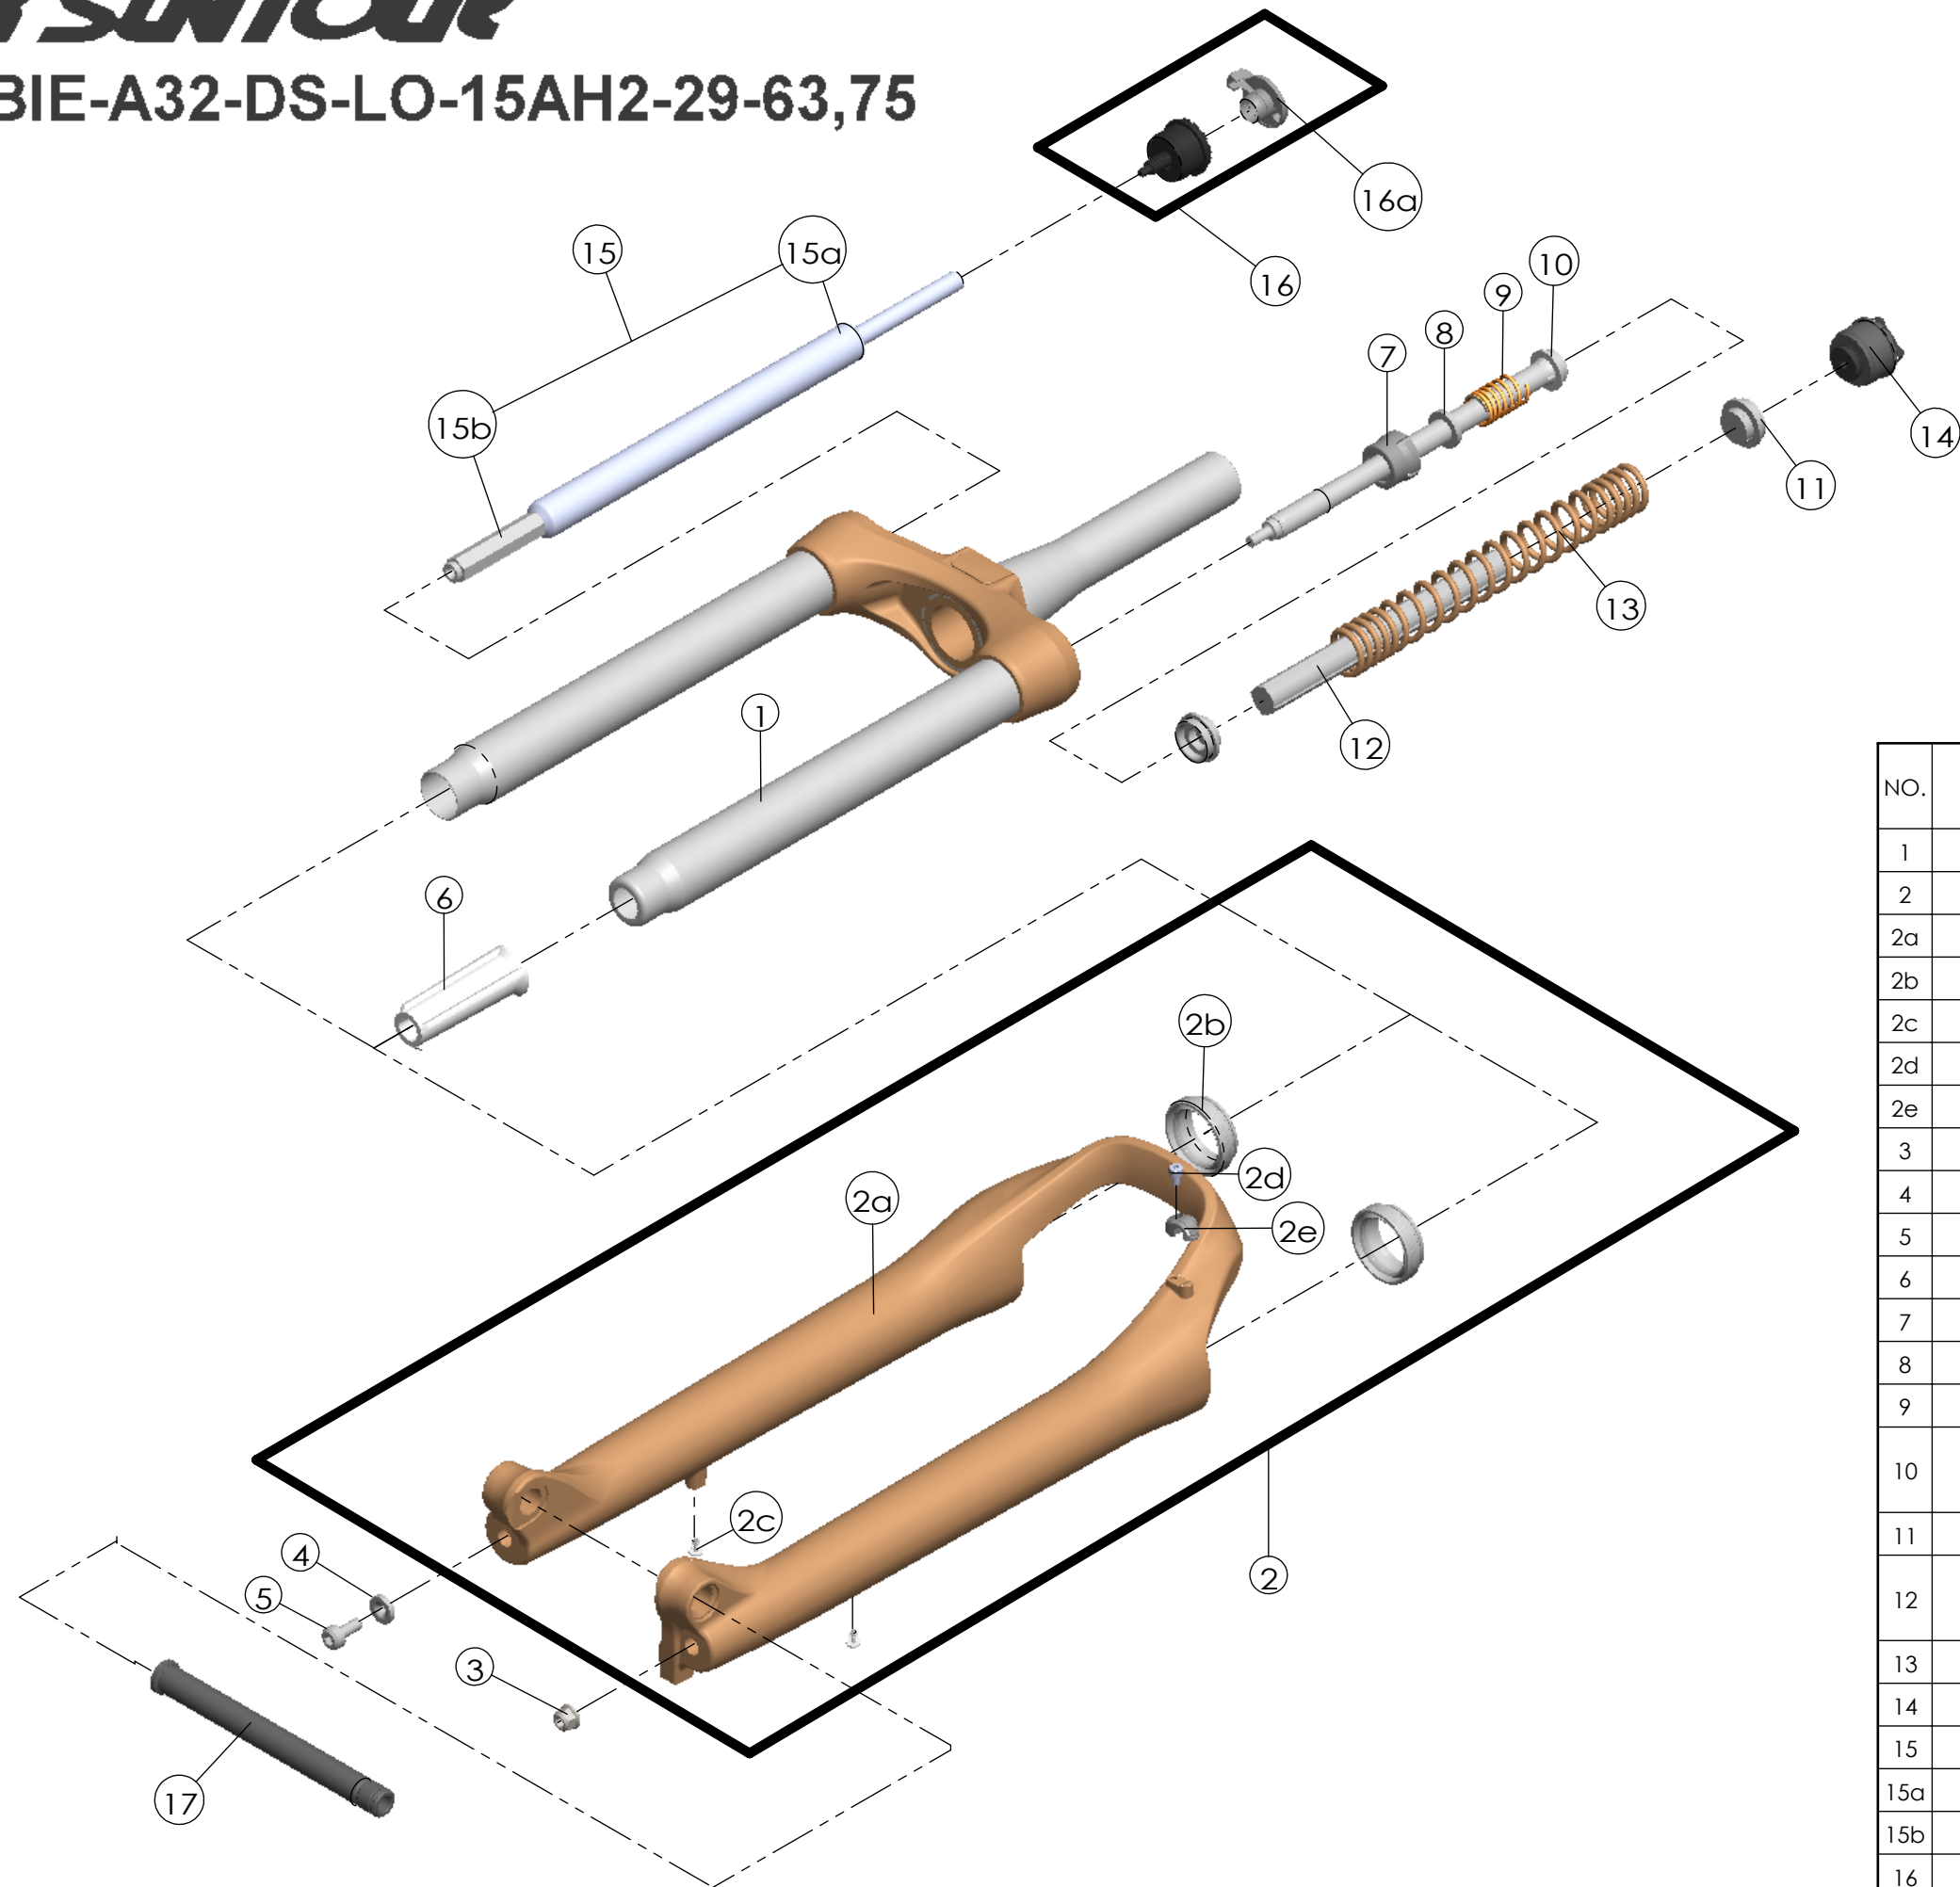

Date	2019.04.03	Version	1
Amended			

NO.	PART NAME	PART CODE	QTY.	
			63	75
1	UPPER ASSY	FKZ128-02	1	1
2	BOTTOM CASE ASSY	FKZ130-20	1	1
2a	BOTTOM CASE	FPB485-10	1	1
2b	DUST SEAL	FAA169-20	2	2
2c	MOUNT CAP	FAA199	2	2
2d	BOLT	FSB153	1	1
2e	HOSE GUIDE	FEG166	1	1
3	FIXING NUT	FSN023	1	1
4	WASHER	FSW025	1	1
5	FIXING BOLT	FSB070	1	1
6	BOTTOM STOPPER	FEE806-80	1	1
7	FORK NOSE	FEE805	1	1
8	REBOUND RUBBER	FEP053	1	1
9	REBOUND SPRING	FEP189-20	1	1
10	SUPPORT TUBE	FEE800	1	-
		FEG175	-	1
11	SPRING GUIDE	FEE262-30	2	2
12	MAIN SPRING	FEP833	1	-
		FEP832	-	1
13	DAMPER	FEP661-21	1	1
14	ADJUST SYSTEM	FKE009-21	1	1
15	DAMPER UNIT	FUN006-29	1	1
15a	DAMPER BODY	FUN006-20	1	1
15b	SUPPORT TUBE	FEE314-12	1	1
16	LO ADJUST SYSTEM	FKE028-38	1	1
16a	LO KNOB	FEG426	1	1
17	15QLC32 AXLE SET	FKA117-02	1	1