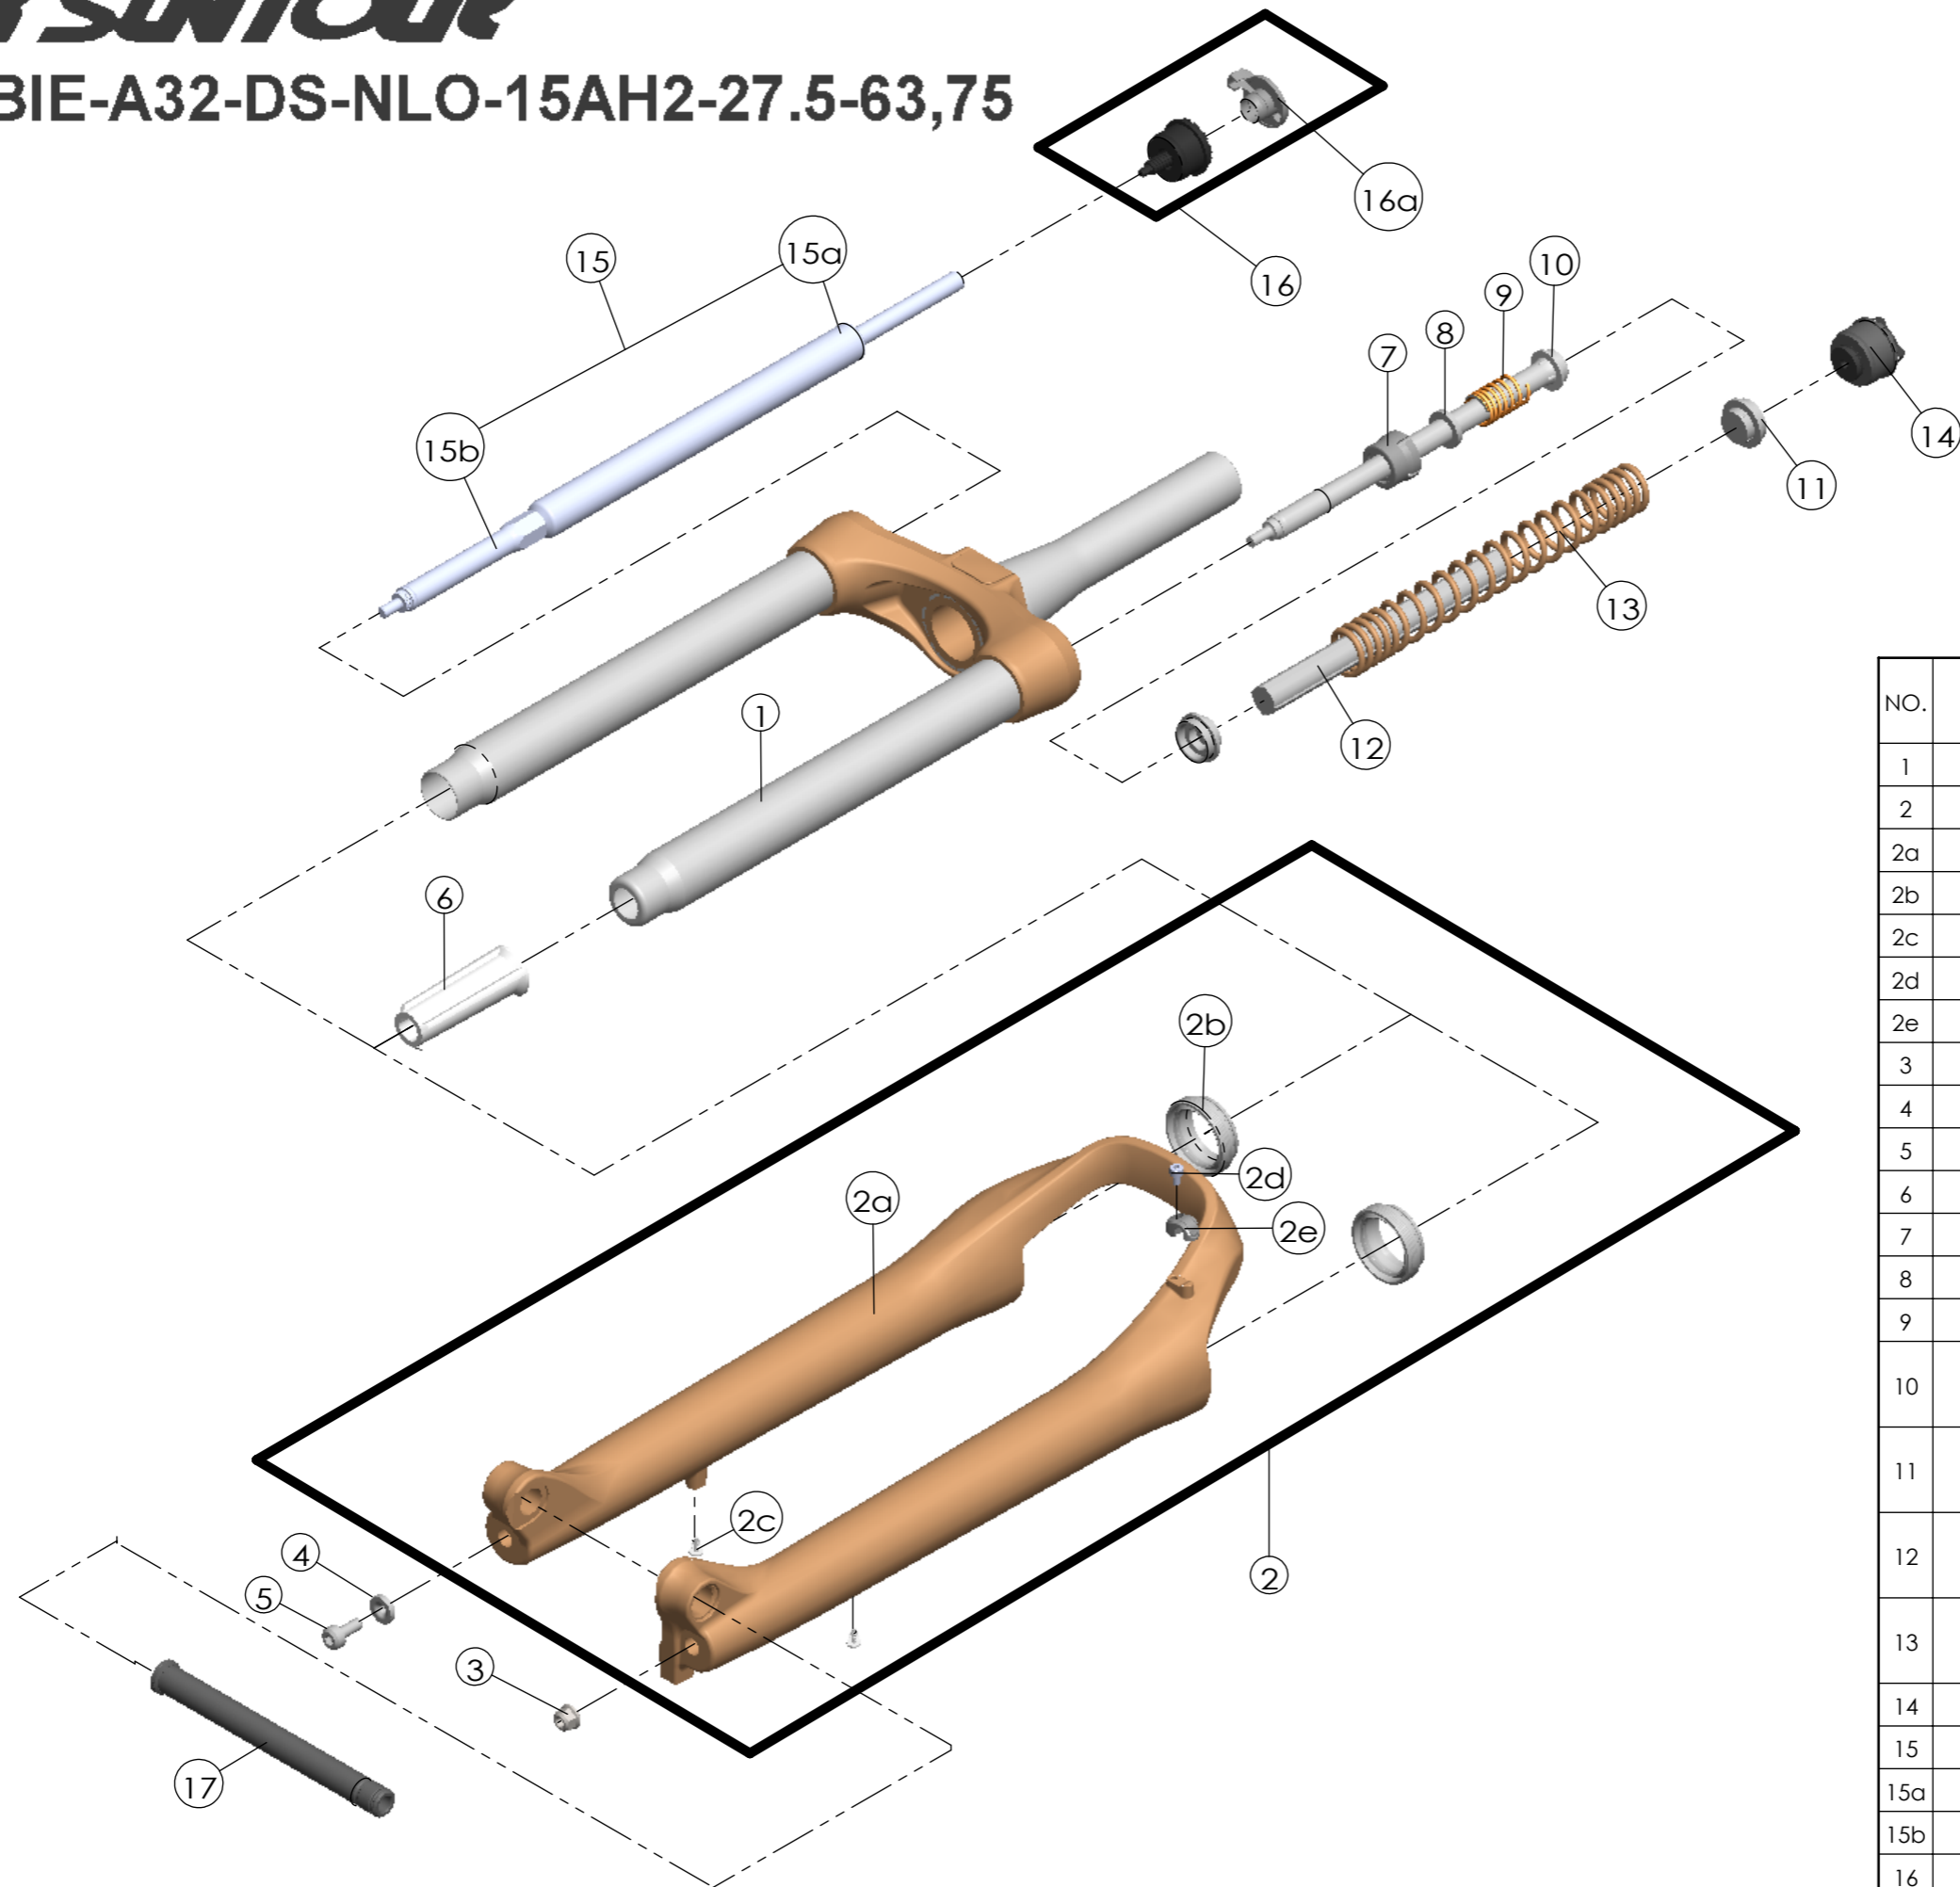

Date	2019.04.03	Version	1
Amended			

NO.	PART NAME	PART CODE	QTY.	
			63	75
1	UPPER ASSY	FKZ128-02	1	1
2	BOTTOM CASE ASSY	FKZ130-20	1	1
2a	BOTTOM CASE	FPB485-10	1	1
2b	DUST SEAL	FAA169-20	2	2
2c	MOUNT CAP	FAA199	2	2
2d	BOLT	FSB153	1	1
2e	HOSE GUIDE	FEG166	1	1
3	FIXING NUT	FSN023	1	1
4	WASHER	FSW025	1	1
5	FIXING BOLT	FSB070	1	1
6	BOTTOM STOPPER	FEE806-80	1	1
7	FORK NOSE	FEE805	1	1
8	REBOUND RUBBER	FEP053	1	1
9	REBOUND SPRING	FEP189-20	1	1
10	SUPPORT TUBE	FEE800	1	-
		FEG175	-	1
11	SPRING GUIDE	FEE434-10	2	-
		FEE262-30	-	2
12	MAIN SPRING	FEP636	1	-
		FEP755	-	1
13	DAMPER	FEP320-10	1	-
		FEP661-10	-	1
14	ADJUST SYSTEM	FKE009-21	1	1
15	DAMPER UNIT	FUN140-02	1	1
15a	DAMPER BODY	FUN140-00	1	1
15b	SUPPORT TUBE	FEE847-03	1	1
16	LO ADJUST SYSTEM	FKE028-38	1	1
16a	LO KNOB	FEG426	1	1
17	15QLC32 AXLE SET	FKA117-02	1	1