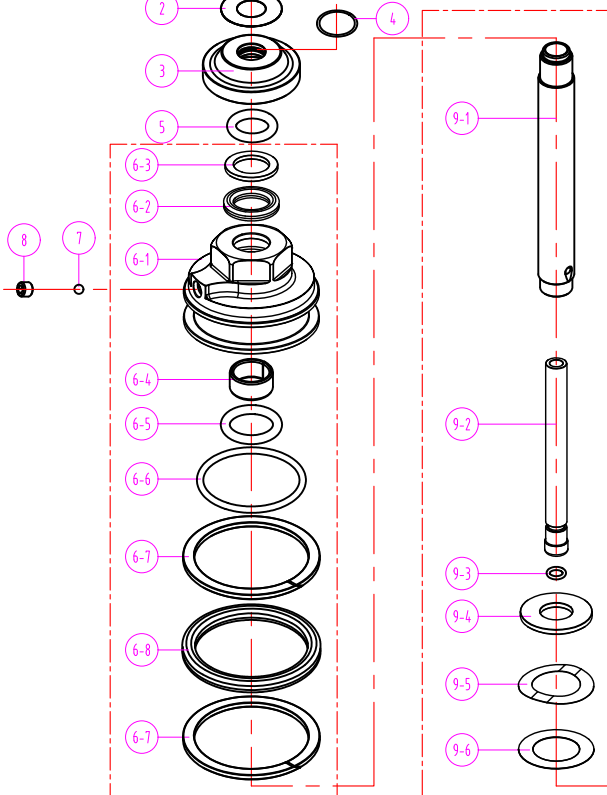

SR SUNTOUR

RS21-EDGE PLUS_RC METRIC

Date	2020.09.16	Version	1
Amended			

NO.	DESCRIPTION	SR CODE	MATERIAL	75 250	170 RC	65 160	55 150	45 140	35 130
20	O RING	FAA352	NBR	1	1	1	1	1	1
19	AL BUSHING	RAA073	AL6061	2	2	2	2	2	2
		RAA072	AL6061	2	2	2	2	2	2
18	DU	REE074	STEEL	2	2	2	2	2	2
		RBA307-35							1
17	CAS CYLINDER ASSEMBLY	RBA307-45							1
		RBA307-55						1	
		RBA307-65				1			
		RBA307-75			1				
16	O RING	RAA100	NBR	1	1	1	1	1	
15	AIR CAP	RAA102	AL6061	1	1	1	1	1	
14	O RING	FAA140	NBR	1	1	1	1	1	
13	AIR VALVE	FAA170		1	1	1	1	1	
12	X RING	RAA046	NBR	1	1	1	1	1	
11	FLOATING PISTON	REE066	AL6061	1	1	1	1	1	
10	MAIN BODY	RLB120-6	AL7050						1
		RLB120-5	AL7050						1
		RLB120-4	AL7050					1	
		RLB120-3	AL7050				1		
9	MAIN SPINDLE ASSEMBLY	RLB120-2	AL7050	1					
		RBA333-35-10							1
		RBA333-45-10							1
		RBA333-55-10					1		
8	SCREW	PSB103	STEEL	1	1	1	1	1	1
		DSO001	STEEL	1	1	1	1	1	1
7	STEEL BALL	DSO001	STEEL	1	1	1	1	1	
6	SUPPORT SET ASSEMBLY	RBA304		1	1	1	1	1	
5	O RING	RAA074	NBR	1	1	1	1	1	
4	O RING	RAA012	NBR	1	1	1	1	1	
3	TRAVEL SPACER	REE203	ABS	1	1	1	1	1	
2	WASHER	RSW097	STEEL	1	1	1	1	1	
1	TOP ASSEMBLY	RBA301-20		1	1	1	1	1	