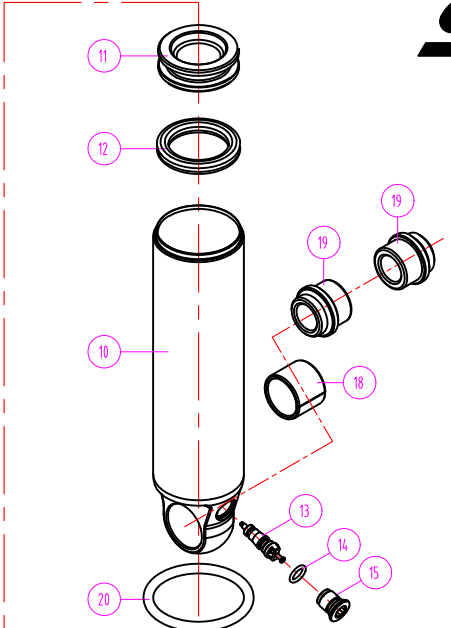

SR SUNTOUR

RS21-EDGE PLUS_RC METRIC

Date	2020.09.16	Version	1
Amended			

NO.	DESCRIPTION	SR CODE	MATERIAL	75 250	170 RC	65 160	55 150	45 140	35 130
20	O RING	FAA352	NBR	1	1	1	1	1	1
19	AL BUSHING	RAA073	AL6061	2	2	2	2	2	2
		RAA072	AL6061	2	2	2	2	2	2
18	DU	REE074	STEEL	2	2	2	2	2	2
		RBA307-35							1
17	CAS CYLINDER ASSEMBLY	RBA307-45							1
		RBA307-55						1	
		RBA307-65				1			
		RBA307-75			1				
16	O RING	RAA100	NBR	1	1	1	1	1	
15	AIR CAP	RAA102	AL6061	1	1	1	1	1	
14	O RING	FAA140	NBR	1	1	1	1	1	
13	AIR VALVE	FAA170		1	1	1	1	1	
12	X RING	RAA046	NBR	1	1	1	1	1	
11	FLOATING PISTON	REE066	AL6061	1	1	1	1	1	
10	MAIN BODY	RLB120-6	AL7050						1
		RLB120-5	AL7050						1
		RLB120-4	AL7050					1	
		RLB120-3	AL7050				1		
9	MAIN SPINDLE ASSEMBLY	RLB120-2	AL7050	1					
		RBA333-35-10							1
		RBA333-45-10							1
		RBA333-55-10					1		
8	SCREW	PSB103	STEEL	1	1	1	1	1	1
		DSO001	STEEL	1	1	1	1	1	1
7	STEEL BALL	DSO001	STEEL	1	1	1	1	1	
6	SUPPORT SET ASSEMBLY	RBA304		1	1	1	1	1	
5	O RING	RAA074	NBR	1	1	1	1	1	
4	O RING	RAA012	NBR	1	1	1	1	1	
3	TRAVEL SPACER	REE203	ABS	1	1	1	1	1	
2	WASHER	RSW097	STEEL	1	1	1	1	1	
1	TOP ASSEMBLY	RBA301-20		1	1	1	1	1	