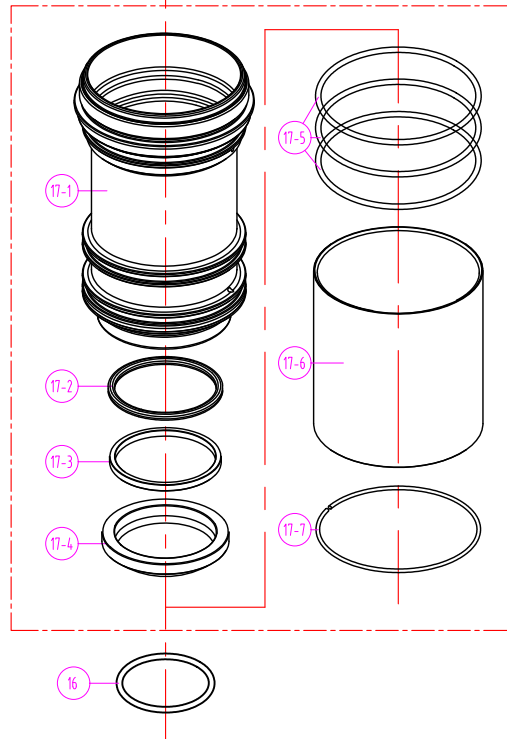

SR SUNTOUR

RS21-EDGE PLUS_RC METRIC

Date	2020.09.16	Version	1
Amended			

NO.	DESCRIPTION	SR CODE	MATERIAL	75 250	170 RC	65 160	55 150	45 140	35 130
20	O RING	FAA352	NBR	1	1	1	1	1	1
19	AL BUSHING	RAA073	AL6061	2	2	2	2	2	2
		RAA072	AL6061	2	2	2	2	2	2
18	DU	REE074	STEEL	2	2	2	2	2	2
		RBA307-35							1
17	CAS CYLINDER ASSEMBLY	RBA307-45							1
		RBA307-55						1	
		RBA307-65				1			
		RBA307-75			1				
16	O RING	RAA100	NBR	1	1	1	1	1	
15	AIR CAP	RAA102	AL6061	1	1	1	1	1	
14	O RING	FAA140	NBR	1	1	1	1	1	
13	AIR VALVE	FAA170		1	1	1	1	1	
12	X RING	RAA046	NBR	1	1	1	1	1	
11	FLOATING PISTON	REE066	AL6061	1	1	1	1	1	
10	MAIN BODY	RLB120-6	AL7050						1
		RLB120-5	AL7050						1
		RLB120-4	AL7050					1	
		RLB120-3	AL7050				1		
9	MAIN SPINDLE ASSEMBLY	RLB120-2	AL7050	1					
		RBA333-35-10							1
		RBA333-45-10							1
		RBA333-55-10					1		
8	SCREW	PSB103	STEEL	1	1	1	1	1	1
		DSO001	STEEL	1	1	1	1	1	1
7	STEEL BALL	DSO001	STEEL	1	1	1	1	1	
6	SUPPORT SET ASSEMBLY	RBA304		1	1	1	1	1	
5	O RING	RAA074	NBR	1	1	1	1	1	
4	O RING	RAA012	NBR	1	1	1	1	1	
3	TRAVEL SPACER	REE203	ABS	1	1	1	1	1	
2	WASHER	RSW097	STEEL	1	1	1	1	1	
1	TOP ASSEMBLY	RBA301-20		1	1	1	1	1	