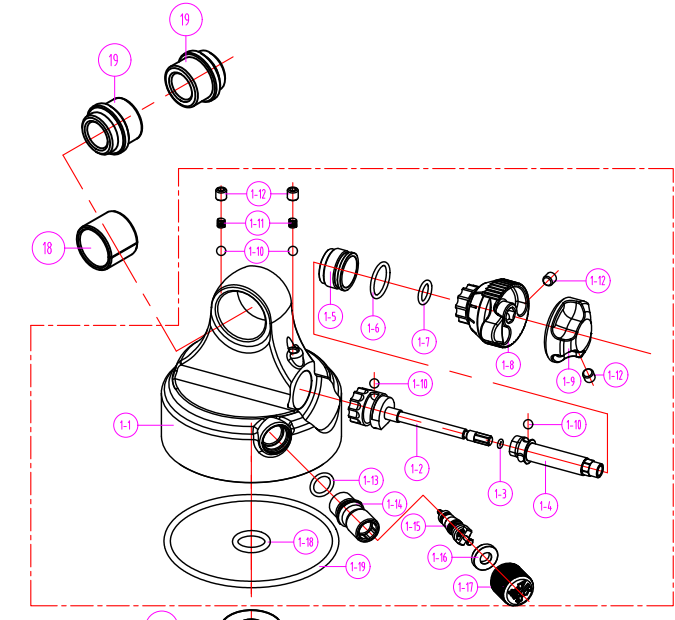

SR SUNTOUR

RS21-EDGE PLUS_RC METRIC

Date	2020.09.16	Version	1
Amended			

NO.	DESCRIPTION	SR CODE	MATERIAL	75 250	170 RC	65 160	55 150	45 140	35 130
20	O RING	FAA352	NBR	1	1	1	1	1	1
19	AL BUSHING	RAA073	AL6061	2	2	2	2	2	2
		RAA072	AL6061	2	2	2	2	2	2
18	DU	REE074	STEEL	2	2	2	2	2	2
		RBA307-35							1
17	CAS CYLINDER ASSEMBLY	RBA307-45							1
		RBA307-55						1	
		RBA307-65				1			
		RBA307-75			1				
16	O RING	RAA100	NBR	1	1	1	1	1	
15	AIR CAP	RAA102	AL6061	1	1	1	1	1	
14	O RING	FAA140	NBR	1	1	1	1	1	
13	AIR VALVE	FAA170		1	1	1	1	1	
12	X RING	RAA046	NBR	1	1	1	1	1	
11	FLOATING PISTON	REE066	AL6061	1	1	1	1	1	
10	MAIN BODY	RLB120-6	AL7050						1
		RLB120-5	AL7050						1
		RLB120-4	AL7050					1	
		RLB120-3	AL7050				1		
9	MAIN SPINDLE ASSEMBLY	RLB120-2	AL7050	1					
		RBA333-35-10							1
		RBA333-45-10							1
		RBA333-55-10					1		
8	SCREW	PSB103	STEEL	1	1	1	1	1	1
		DSO001	STEEL	1	1	1	1	1	1
7	STEEL BALL	DSO001	STEEL	1	1	1	1	1	
6	SUPPORT SET ASSEMBLY	RBA304		1	1	1	1	1	
5	O RING	RAA074	NBR	1	1	1	1	1	
4	O RING	RAA012	NBR	1	1	1	1	1	
3	TRAVEL SPACER	REE203	ABS	1	1	1	1	1	
2	WASHER	RSW097	STEEL	1	1	1	1	1	
1	TOP ASSEMBLY	RBA301-20		1	1	1	1	1	