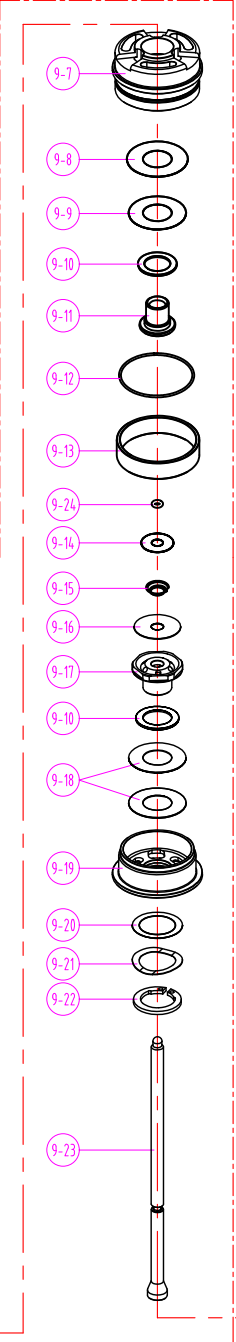

SR SUNTOUR

RS21-EDGE PLUS_RC METRIC

Date	2020.09.16	Version	1
Amended			

NO.	DESCRIPTION	SR CODE	MATERIAL	75 250	170 RC	65 160	55 150	45 140	35 130
20	O RING	FAA352	NBR	1	1	1	1	1	1
19	AL BUSHING	RAA073	AL6061	2	2	2	2	2	2
		RAA072	AL6061	2	2	2	2	2	2
18	DU	REE074	STEEL	2	2	2	2	2	2
		RBA307-35							1
17	CAS CYLINDER ASSEMBLY	RBA307-45							1
		RBA307-55						1	
		RBA307-65				1			
		RBA307-75			1				
16	O RING	RAA100	NBR	1	1	1	1	1	
15	AIR CAP	RAA102	AL6061	1	1	1	1	1	
14	O RING	FAA140	NBR	1	1	1	1	1	
13	AIR VALVE	FAA170		1	1	1	1	1	
12	X RING	RAA046	NBR	1	1	1	1	1	
11	FLOATING PISTON	REE066	AL6061	1	1	1	1	1	
10	MAIN BODY	RLB120-6	AL7050						1
		RLB120-5	AL7050						1
		RLB120-4	AL7050					1	
		RLB120-3	AL7050				1		
9	MAIN SPINDLE ASSEMBLY	RLB120-2	AL7050	1					
		RBA333-35-10							1
		RBA333-45-10							1
		RBA333-55-10					1		
8	SCREW	PSB103	STEEL	1	1	1	1	1	1
		DSO001	STEEL	1	1	1	1	1	1
7	STEEL BALL	DSO001	STEEL	1	1	1	1	1	
6	SUPPORT SET ASSEMBLY	RBA304		1	1	1	1	1	
5	O RING	RAA074	NBR	1	1	1	1	1	
4	O RING	RAA012	NBR	1	1	1	1	1	
3	TRAVEL SPACER	REE203	ABS	1	1	1	1	1	
2	WASHER	RSW097	STEEL	1	1	1	1	1	
1	TOP ASSEMBLY	RBA301-20		1	1	1	1	1	