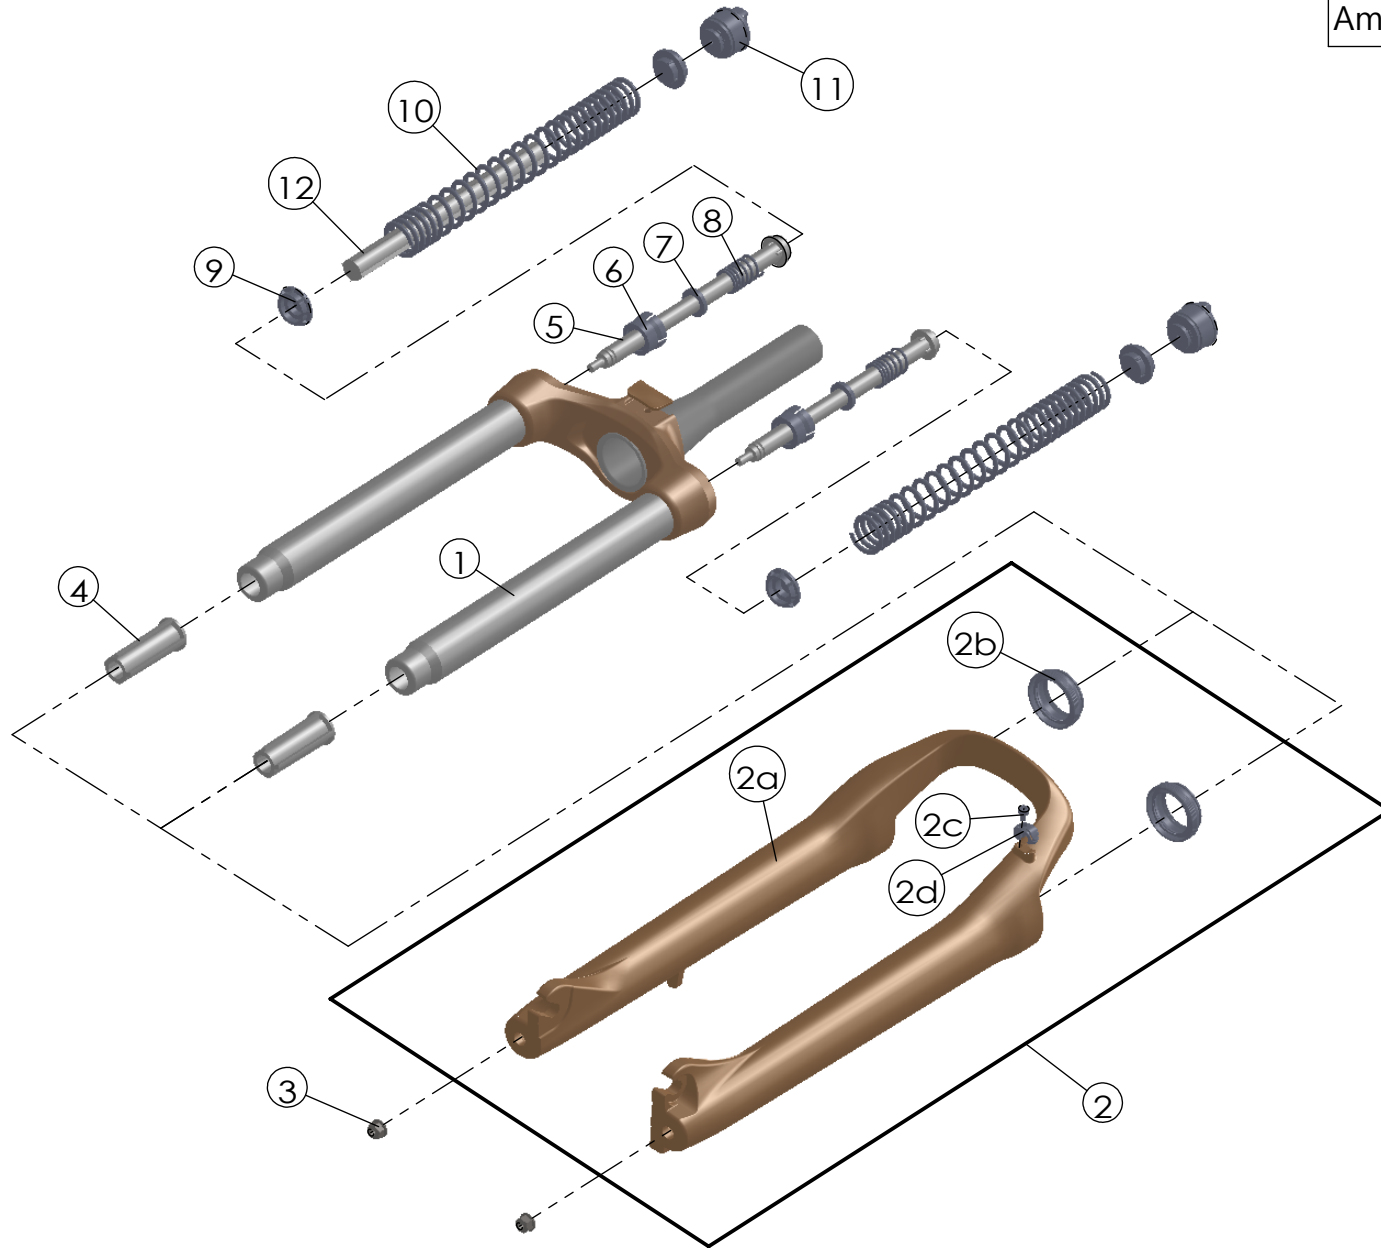

SUNTOUR

SF21-XCM32-ATB-DS-29-80,100

Date	2020.12.01	Version	1
Amended			

NO.	PART NAME	PART CODE	QTY.	
			80	100
1	UPPER ASSY	FKZ146-02	1	-
		FKZ146-05	-	1
2	BOTTOM CASE ASSY	FKZ148-10	1	1
2a	BOTTOM CASE	FPB505	1	1
2b	DUST SEAL	FAA169-20	2	2
2c	BOLT	FSB153	1	1
2d	HOSE GUIDE	FEG166	1	1
3	FIXING NUT	FSN023	2	2
4	BOTTOM STOPPER	FEP806-80	2	-
		FEP806-20	-	2
5	SUPPORT TUBE	FEE800-10	2	2
6	FORK NOSE	FEE805	2	2
7	REBOUND RUBBER	FEP053	2	2
8	REBOUND SPRING	FEP058-20	2	2
9	SPRING GUIDE	FEE262-30	4	4
10	MAIN SPRING	FEP842	2	-
		FEP757-10	-	2
11	ADJUST SYSTEM	FKE009-21	2	2
12	DAMPER	FEP661-21	1	1