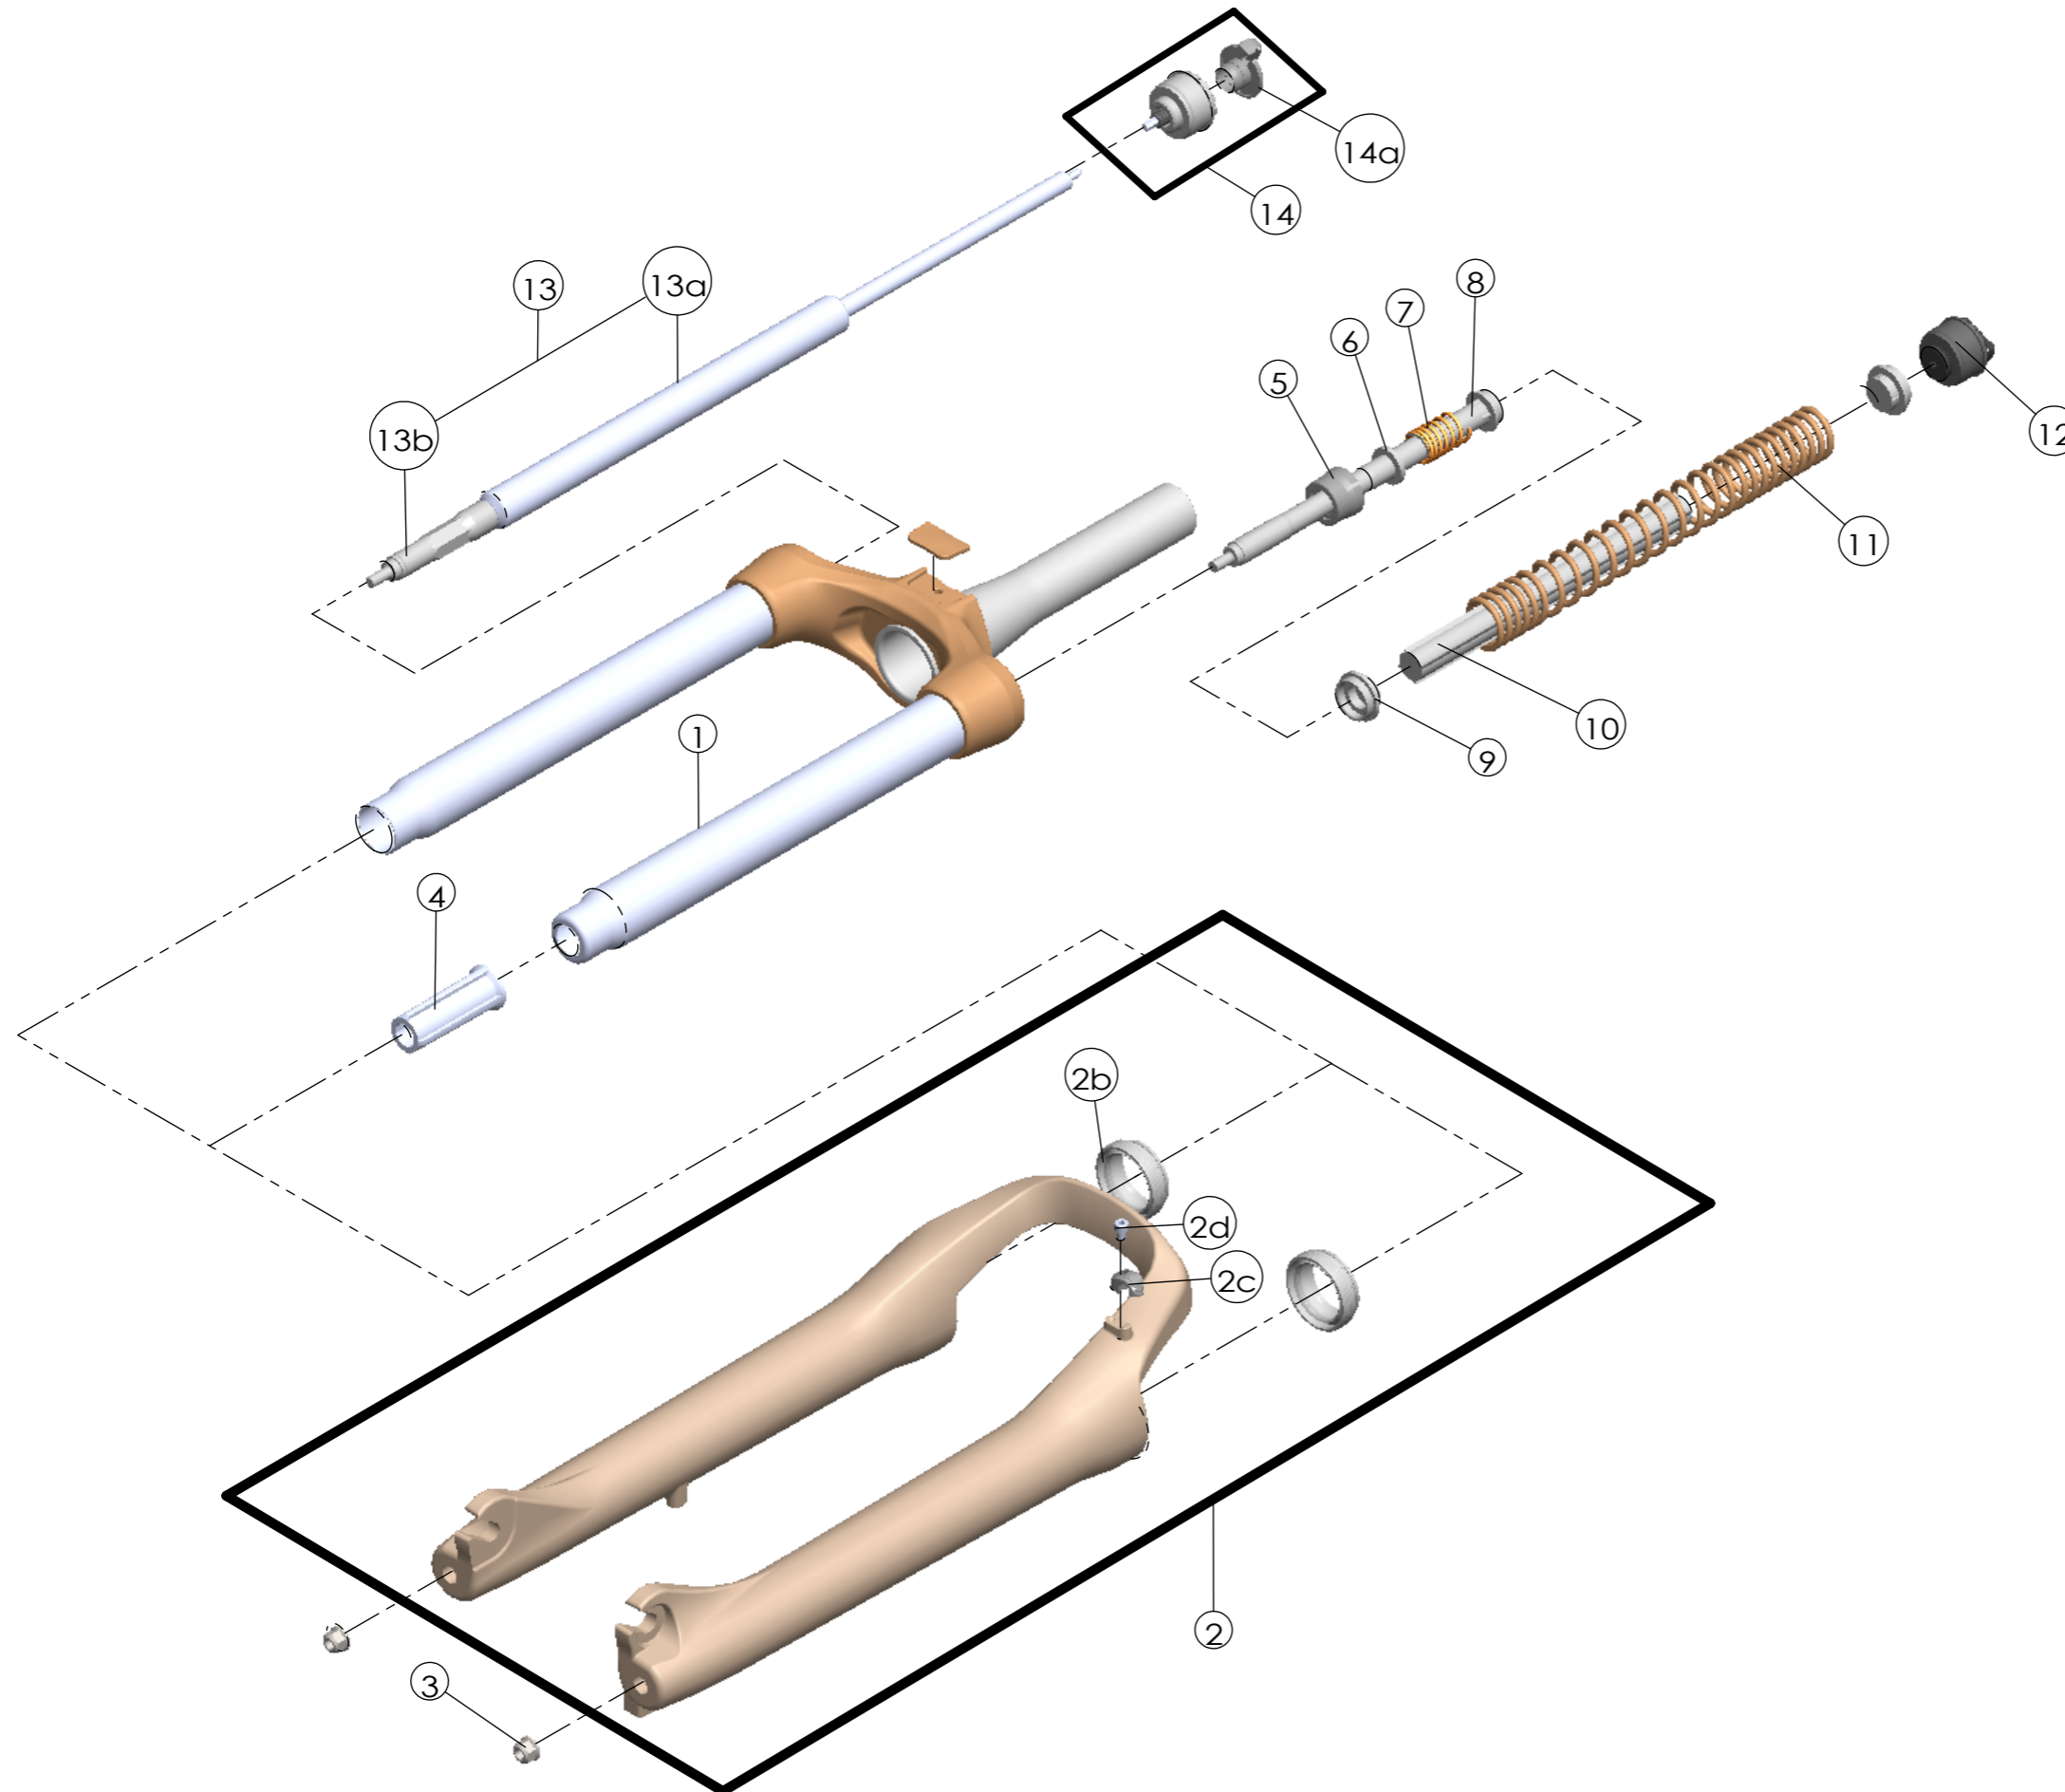

Date	2020.11.27	Version	1
Amended			

NO.	PART NAME	PART CODE	QTY.	
			80	100
1	UPPER ASSY	FKZ146-03	1	-
		FKZ146-04	-	1
2	BOTTOM CASE ASSY	FKZ147-10	1	1
2a	BOTTOM CASE	FPB506	1	1
2b	DUST SEAL	FAA169-20	2	2
2c	HOSE GUIDE	FEG166	1	1
2d	BOLT	FSB153	1	1
3	FIXING NUT	FSN023	2	2
4	BOTTOM STOPPER	FEE806-20	1	-
		FEE806-10	-	1
		FEE806	-	-
5	FORK NOSE	FEE805	1	1
6	REBOUND RUBBER	FEP053	1	1
7	REBOUND SPRING	FEP189-20	1	1
8	SUPPOR TUBE	FEE800	1	1
9	SPRING GUIDE	FEE434-10	2	2
10	DAMPER	FEP320-10	1	-
		FEP661-10	-	1
11	MAIN SPRING	FEP747	1	-
		FEP748	-	1
		FEP759	-	-
12	ADJUST SYSTEM	FKE009-21	1	1
13	DAMPER UNIT	FUN140-02	1	1
13a	DAMPER BODY	FUN140-00	1	1
13b	SUPPORT TUBE	FEE847-03	1	1
14	LO ADJUST SYSTEM	FKE028-38	1	1
14a	KNOB	FEG426	1	1