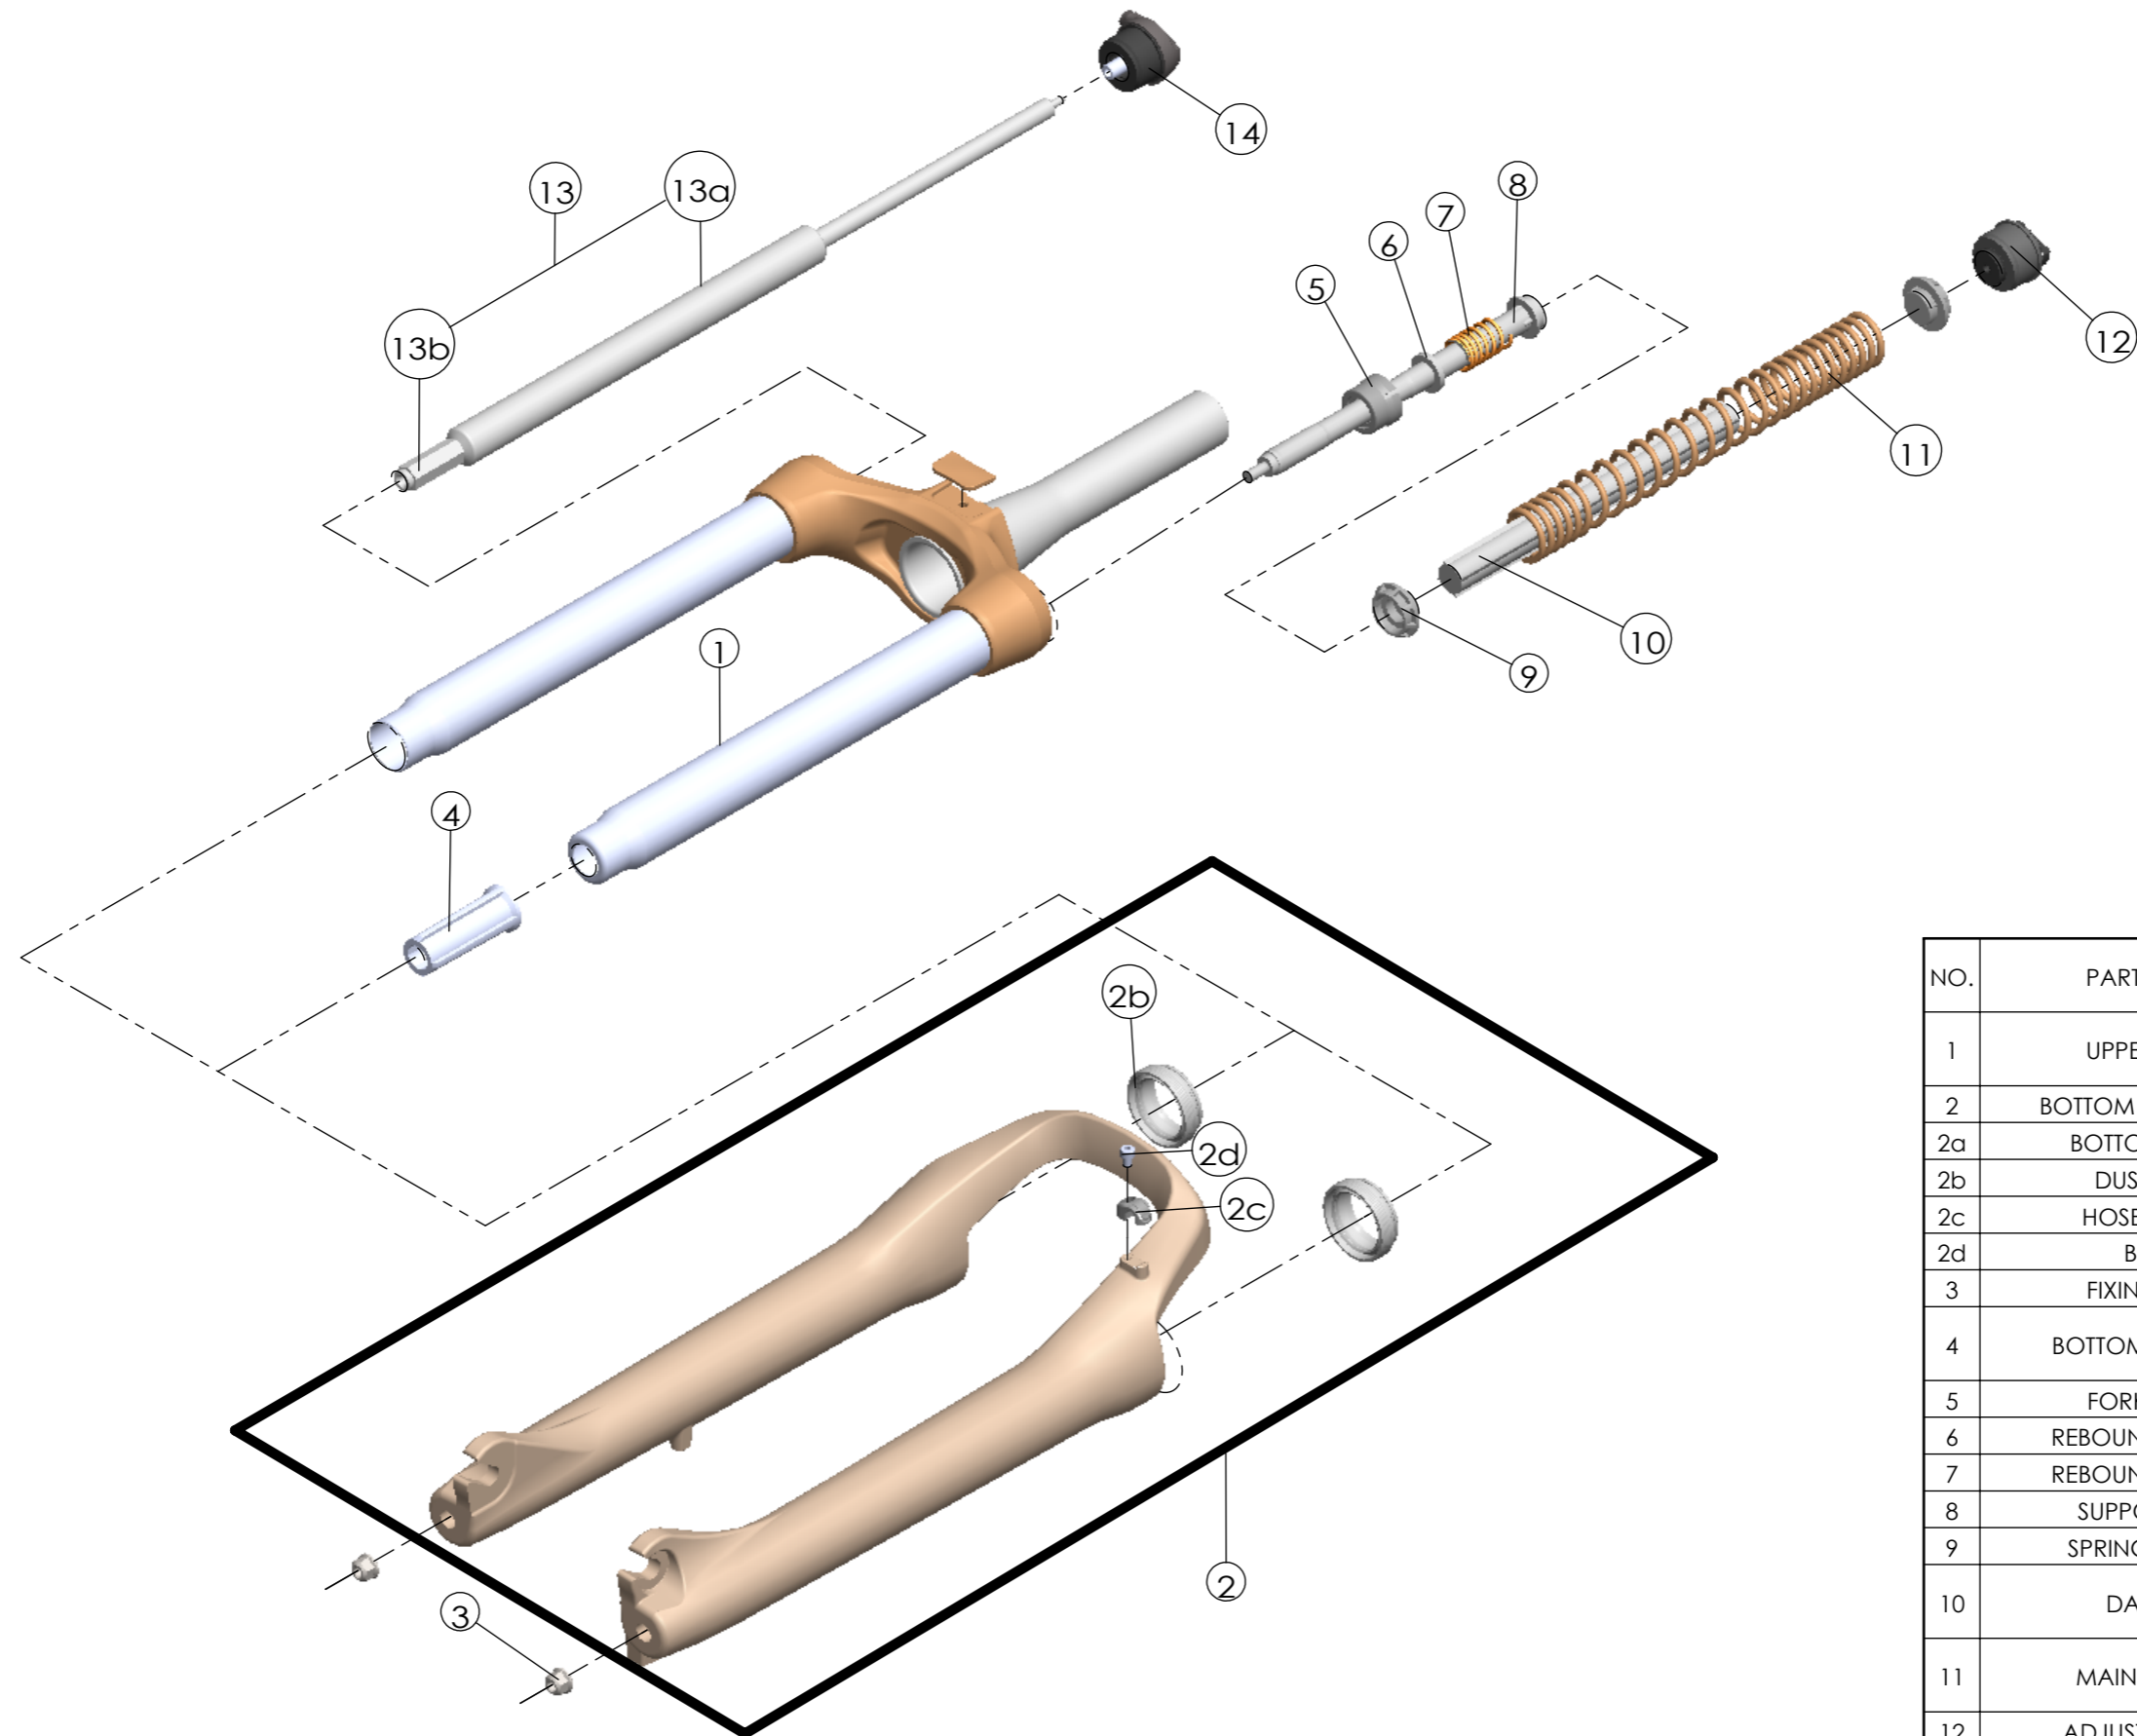

Date	2020.11.30	Version	1
Amended			

NO.	PART NAME	PART CODE	QTY.	
			80	100
1	UPPER ASSY	FKZ146-03	1	-
		FKZ146-04	-	1
2	BOTTOM CASE ASSY	FKZ147-10	1	1
2a	BOTTOM CASE	FPB506	1	1
2b	DUST SEAL	FAA169-20	2	2
2c	HOSE GUIDE	FEG166	1	1
2d	BOLT	FSB070	1	1
3	FIXING NUT	FSN023	1	1
4	BOTTOM STOPPER	FEE806-80	1	-
		FEE806-20	-	1
5	FORK NOSE	FEE805	1	1
6	REBOUND RUBBER	FEP053	1	1
7	REBOUND SPRING	FEP189-20	1	1
8	SUPPORT TUBE	FEE800-10	1	1
9	SPRING GUIDE	FEE262-30	2	2
10	DAMPER	FEP661	1	-
		FEP661-10	-	1
11	MAIN SPRING	FEP755	1	-
		FEP754	-	1
12	ADJUST SYSTEM	FKE009-21	1	1
13	DAMPER UNIT	FUN015-08	1	1
13a	DAMPER BODY	FUN015-00	1	1
13b	SUPPORT TUBE	FEE314-14	1	1
14	RL COVER ASSY	FKE310-12	1	1